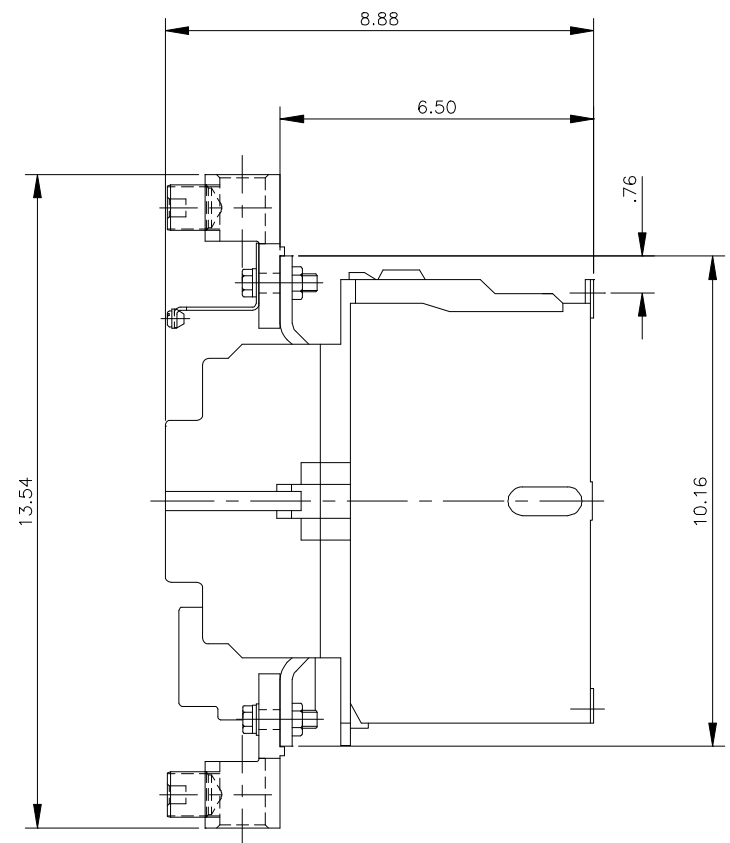

THE INFORMATION ON THIS DRAWING IS THE PROPERTY OF Eaton Corporation, is disclosed in confidence and is not to be reproduced, used or disclosed except for the purpose for which furnished.

MKE040355166  
DV43-6856-10

HALF SIZE  
THIRD ANGLE PROJECTION

TITLE DIMENSIONS FOR F.S. NEMA SIZE 6 SER. 'B' (220mm) CONTACTOR										
A				E				DR. P. SIEBENLIST	03-31-95	APP.
B				F				CHK.		FIRST ASSEM. WHERE LISTED
C				G						D10-7217
D				H						
<b>Eaton</b>								<b>C</b>		<b>10-7220</b>
COMPUTER GENERATED TRACING - .DWG										
FILE IN H-65										