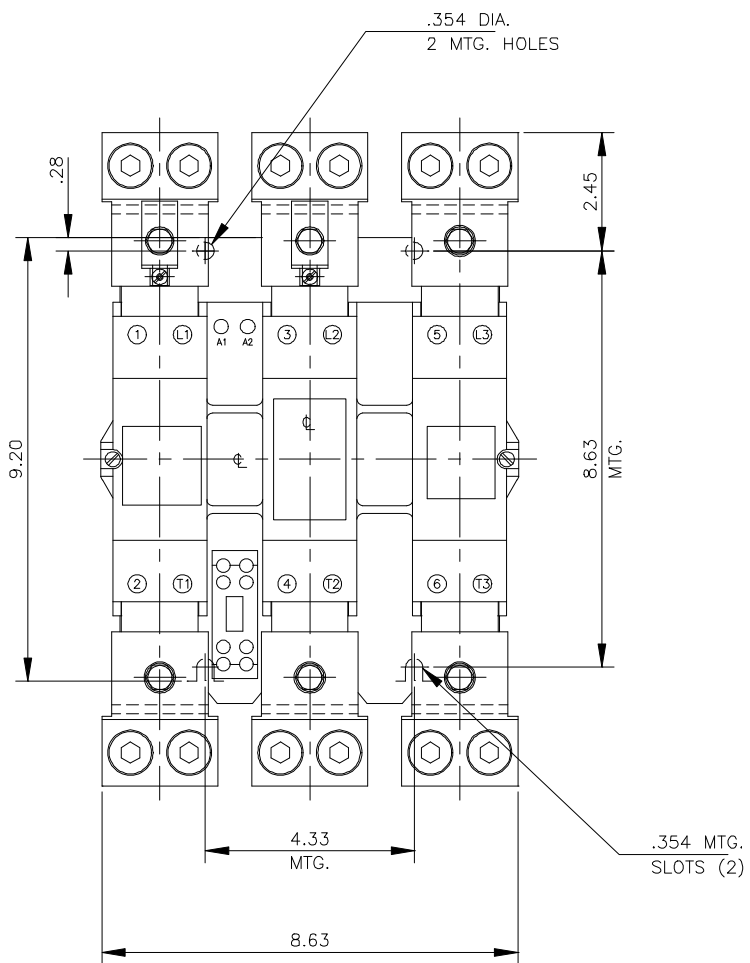

THE INFORMATION ON THIS DRAWING IS THE PROPERTY OF Eaton Corporation, is disclosed in confidence and is not to be reproduced, used or disclosed except for the purpose for which furnished.

MKE040355166  
DV43-6856-10

HALF SIZE  
THIRD ANGLE PROJECTION

TITLE DIMENSIONS FOR F.S. NEMA SIZE 6 SER. 'B' (220mm) CONTACTOR										
A				E				DR. P. SIEBENLIST	03-31-95	APP.
B				F				CHK.		FIRST ASSEM. WHERE LISTED
C				G						D10-7217
D				H						
<b>Eaton</b>								<b>C</b>		<b>10-7220</b>
COMPUTER GENERATED TRACING - .DWG										
FILE IN H-65										