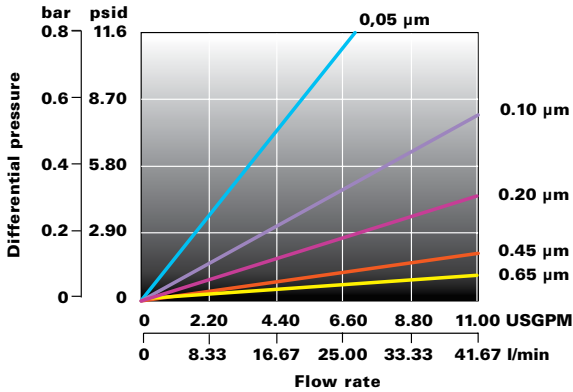

LOFMEM W membrane filter cartridges

Flow rate*

(68°F/20 °C per 10" filter cartridge for water)

* For liquids other than water, multiply pressure drop by fluid viscosity in centipoise.