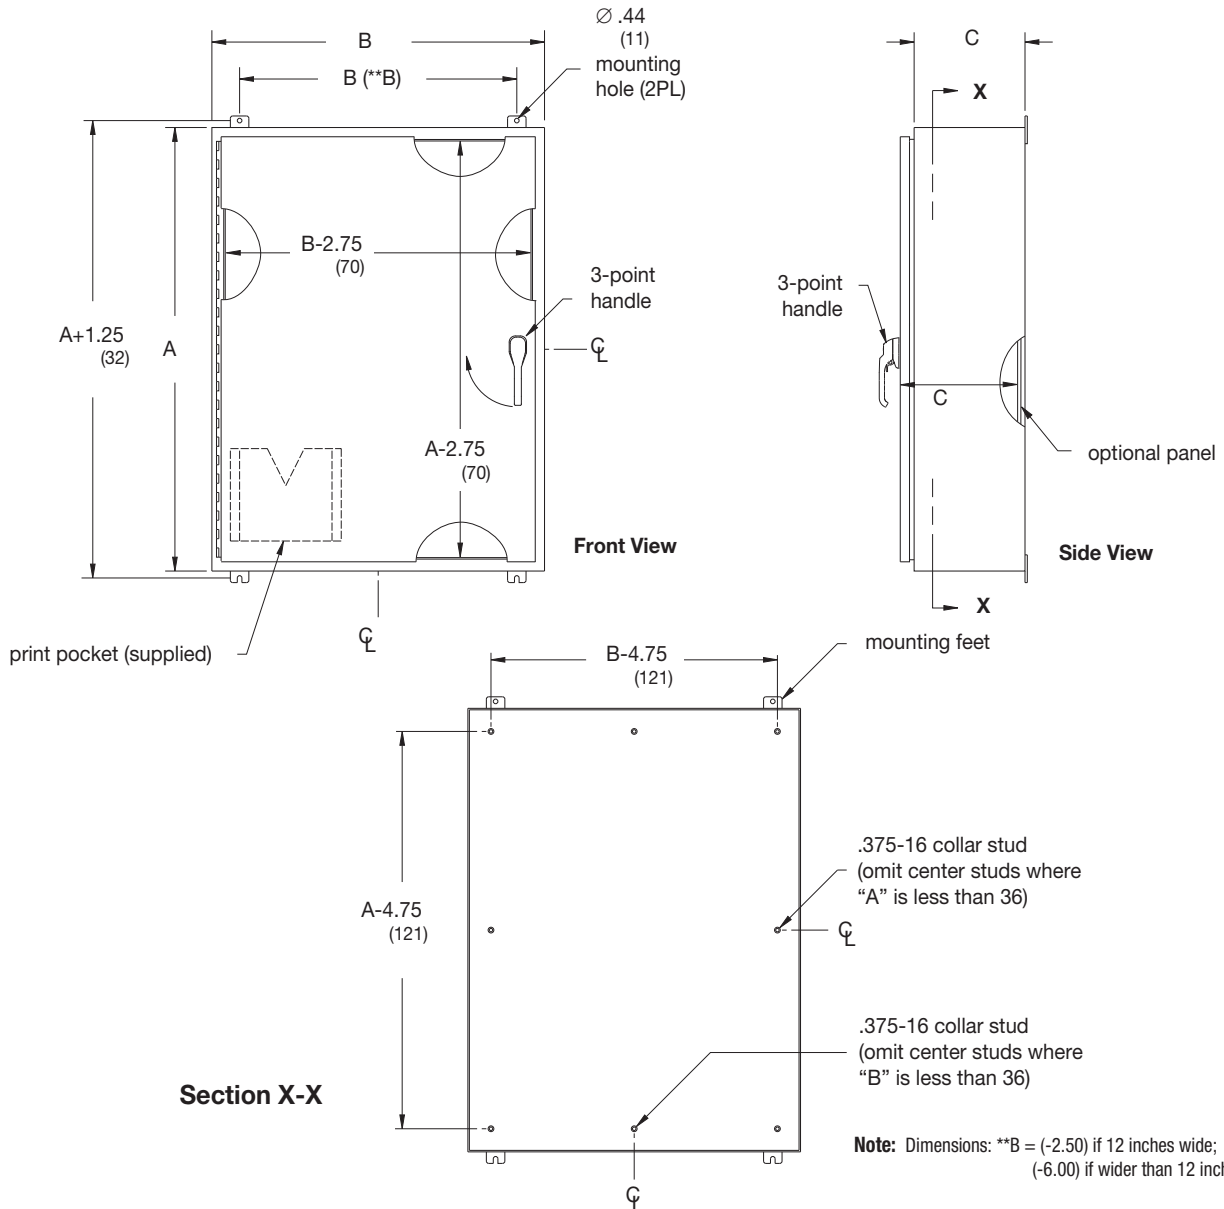

Type 4X Panel Enclosures

Wall-Mount Enclosures

Type 4X Single-Door with 3-Point Locking

Illustration Sheet and Catalog Number

Enclosure Catalog #		Enclosure Size Height x Width x Depth AxBxC		Panel	Conductive	Panel Size Height x Width	
Type 304	Type 316L	in.	mm.	Catalog #	Catalog #	in.	mm.
CH242412-4XS3PT	CH242412-4XSS63PT	24.00 x 24.00 x 12.00	609 x 609 x 305	CHAW2424P	CHAW2424GP	20.87 x 20.87	530 x 530
CH302412-4XS3PT	CH302412-4XSS63PT	30.00 x 24.00 x 12.00	762 x 609 x 305	CHAW3024P	CHAW3024GP	26.87 x 20.87	682 x 530
CH363012-4XS3PT	CH363012-4XSS63PT	36.00 x 30.00 x 12.00	914 x 762 x 305	CHAW3630P	CHAW3630GP	32.87 x 26.87	835 x 682
CH363612-4XS3PT	CH363612-4XSS63PT	36.00 x 36.00 x 12.00	914 x 914 x 305	CHAW3636P	CHAW3636GP	32.87 x 32.87	835 x 835
CH423612-4XS3PT	CH423612-4XSS63PT	42.00 x 36.00 x 12.00	1067 x 914 x 305	CHAW4236P	CHAW4236GP	38.87 x 32.87	987 x 835
CH483612-4XS3PT	CH483612-4XSS63PT	48.00 x 36.00 x 12.00	1219 x 914 x 305	CHAW4836P	CHAW4836GP	44.87 x 32.87	1139 x 835
CH603612-4XS3PT	CH603612-4XSS63PT	60.00 x 36.00 x 12.00	1524 x 914 x 305	CHAW6036P	CHAW6036GP	56.87 x 32.87	1444 x 835
CH483616-4XS3PT	CH483616-4XSS63PT	48.00 x 36.00 x 16.00	1219 x 914 x 406	CHAW4836P	CHAW4836GP	44.87 x 32.87	1139 x 835
CH603616-4XS3PT	CH603616-4XSS63PT	60.00 x 36.00 x 16.00	1524 x 914 x 406	CHAW6036P	CHAW6036GP	56.87 x 32.87	1444 x 835

Notes: Dimensions are in inches. Millimeters shown are for reference only. Data subject to change without notice.