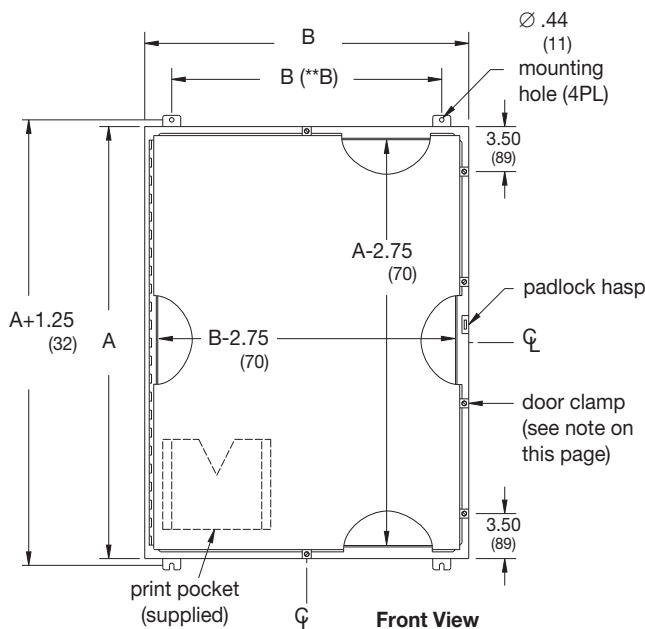

Notes: Dimensions: **B = (-2.50) if 12 inches wide; (-6.00) if wider than 12 inches.