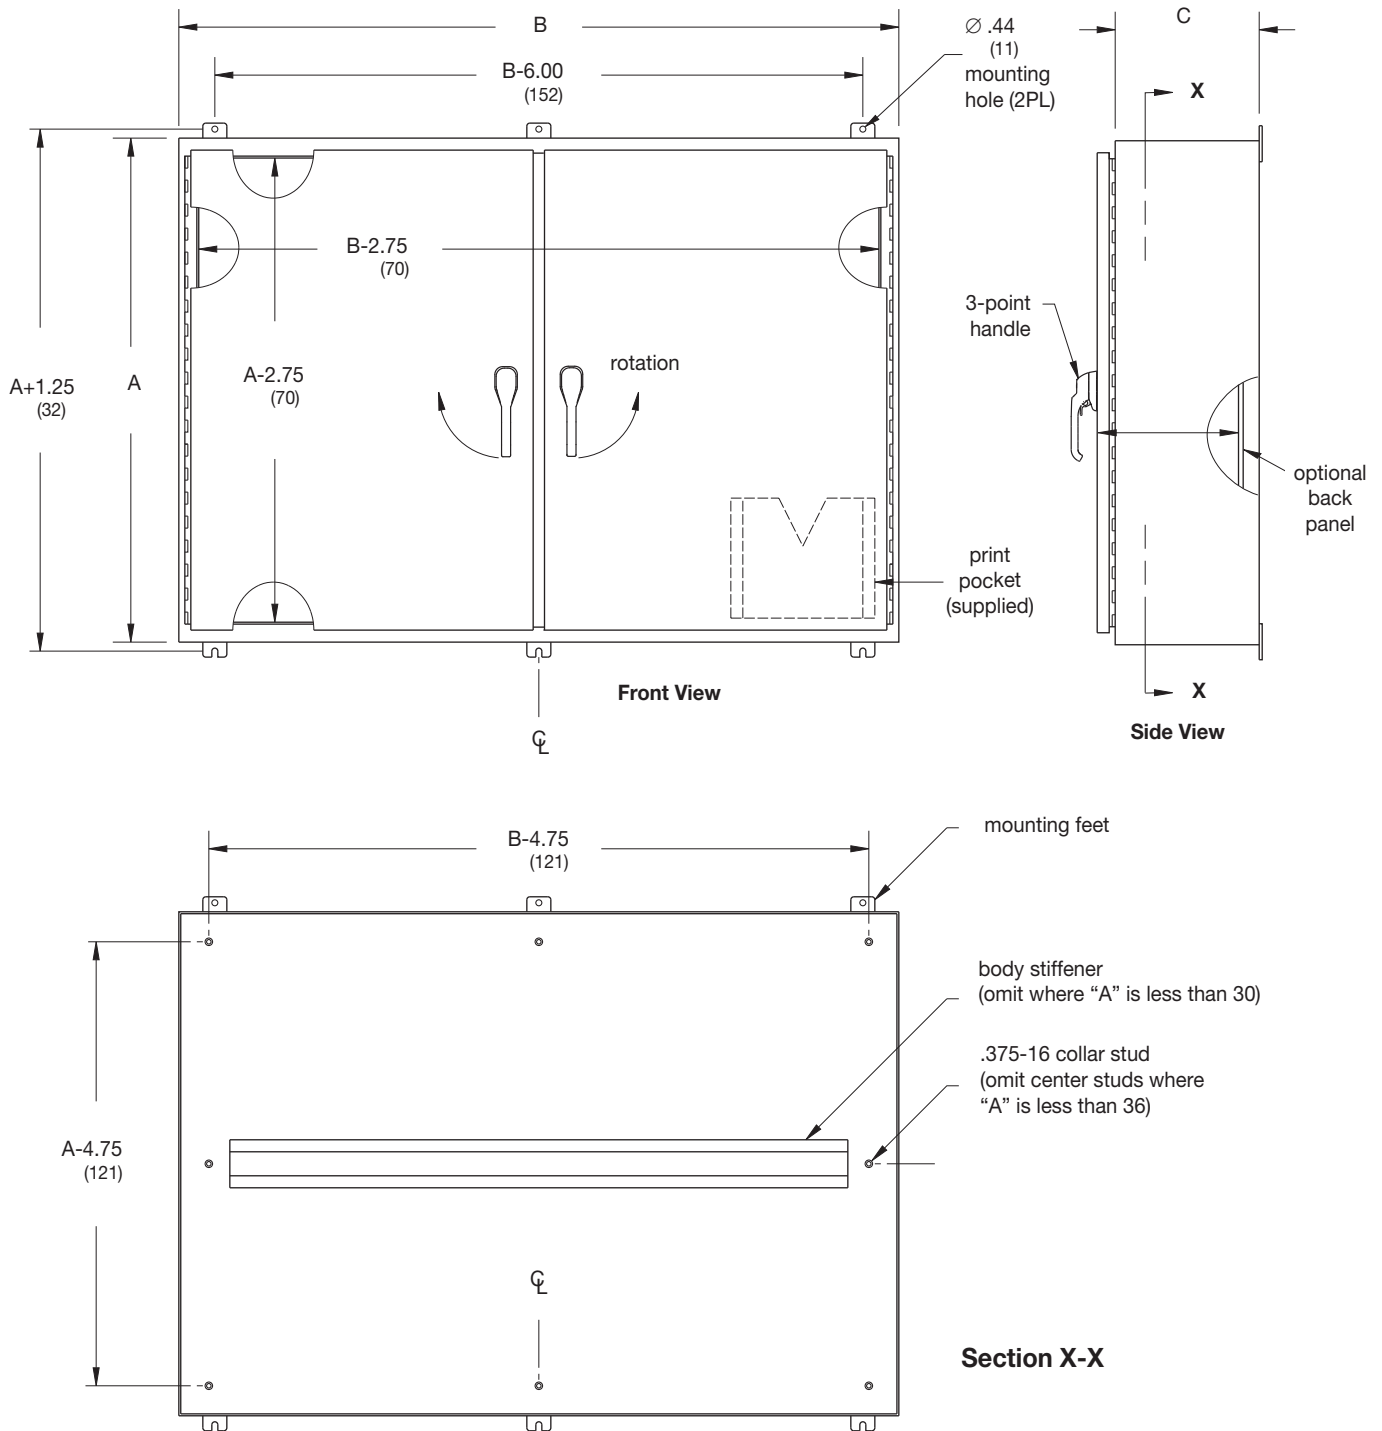

Enclosure Catalog #	Enclosure Size Height x Width x Depth AxBxC		Panel Catalog #	Conductive Catalog #	Panel Size Height x Width	
	in.	mm.			in.	mm.
CH24428-4XSD3PT	24.00 x 42.00 x 8.00	609 x 1067 x 203	CHAW4224P	--	38.87 x 20.87	987 x 530
CH24488-4XSD3PT	24.00 x 48.00 x 8.00	609 x 1219 x 203	CHAW4824P	--	44.87 x 20.87	1139 x 530
CH304210-4XSD3PT	30.00 x 42.00 x 10.00	762 x 1067 x 254	CHAW4230P	CHAW4230GP	38.87 x 26.87	987 x 682
CH304810-4XSD3PT	30.00 x 48.00 x 10.00	762 x 1219 x 254	CHAW4830P	CHAW4830GP	44.87 x 26.87	1139 x 682
CH306010-4XSD3PT	30.00 x 60.00 x 10.00	762 x 1524 x 254	CHAW6030P	--	56.87 x 26.87	1444 x 682
CH364212-4XSD3PT	36.00 x 42.00 x 12.00	914 x 1067 x 305	CHAW4236P	CHAW4236GP	38.87 x 32.87	987 x 835
CH364812-4XSD3PT	36.00 x 48.00 x 12.00	914 x 1219 x 305	CHAW4836P	CHAW4836GP	44.87 x 32.87	1139 x 835
CH366012-4XSD3PT	36.00 x 60.00 x 12.00	914 x 1524 x 305	CHAW6036P	CHAW6036GP	56.87 x 32.87	1444 x 835
CH424212-4XSD3PT	42.00 x 42.00 x 12.00	1067 x 1067 x 305	CHAW4242P	--	38.87 x 38.87	987 x 987
CH424812-4XSD3PT	42.00 x 48.00 x 12.00	1067 x 1219 x 305	CHAW4842P	CHAW4824GP	44.87 x 38.87	1139 x 987
CH426012-4XSD3PT	42.00 x 60.00 x 12.00	1067 x 1524 x 305	CHAW6042P	--	56.87 x 38.87	1444 x 987
CH484812-4XSD3PT	48.00 x 48.00 x 12.00	1219 x 1219 x 305	CHAW4848P	--	44.87 x 44.87	1139 x 1139

#### Illustration Sheet

**Notes:** Dimensions are in inches. Millimeters shown are for reference only. Data subject to change without notice.