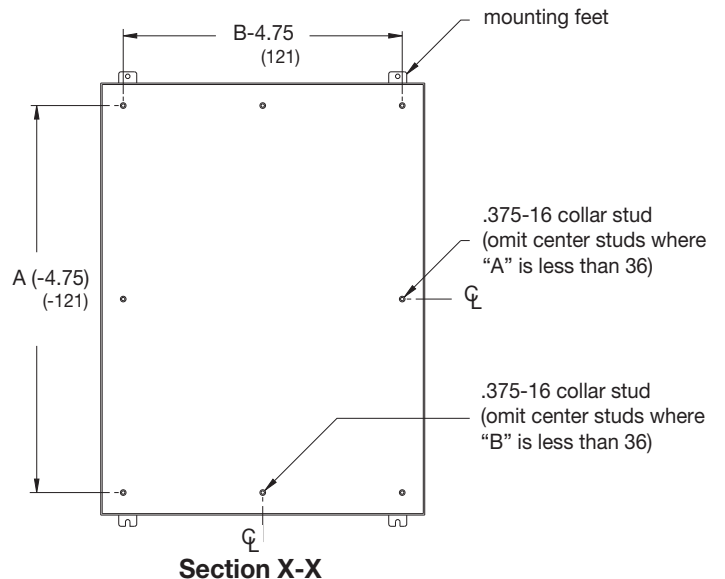

Notes: Dimensions: **B = (-2.50) if 12 inches wide; (-6.00) if wider than 12 inches.