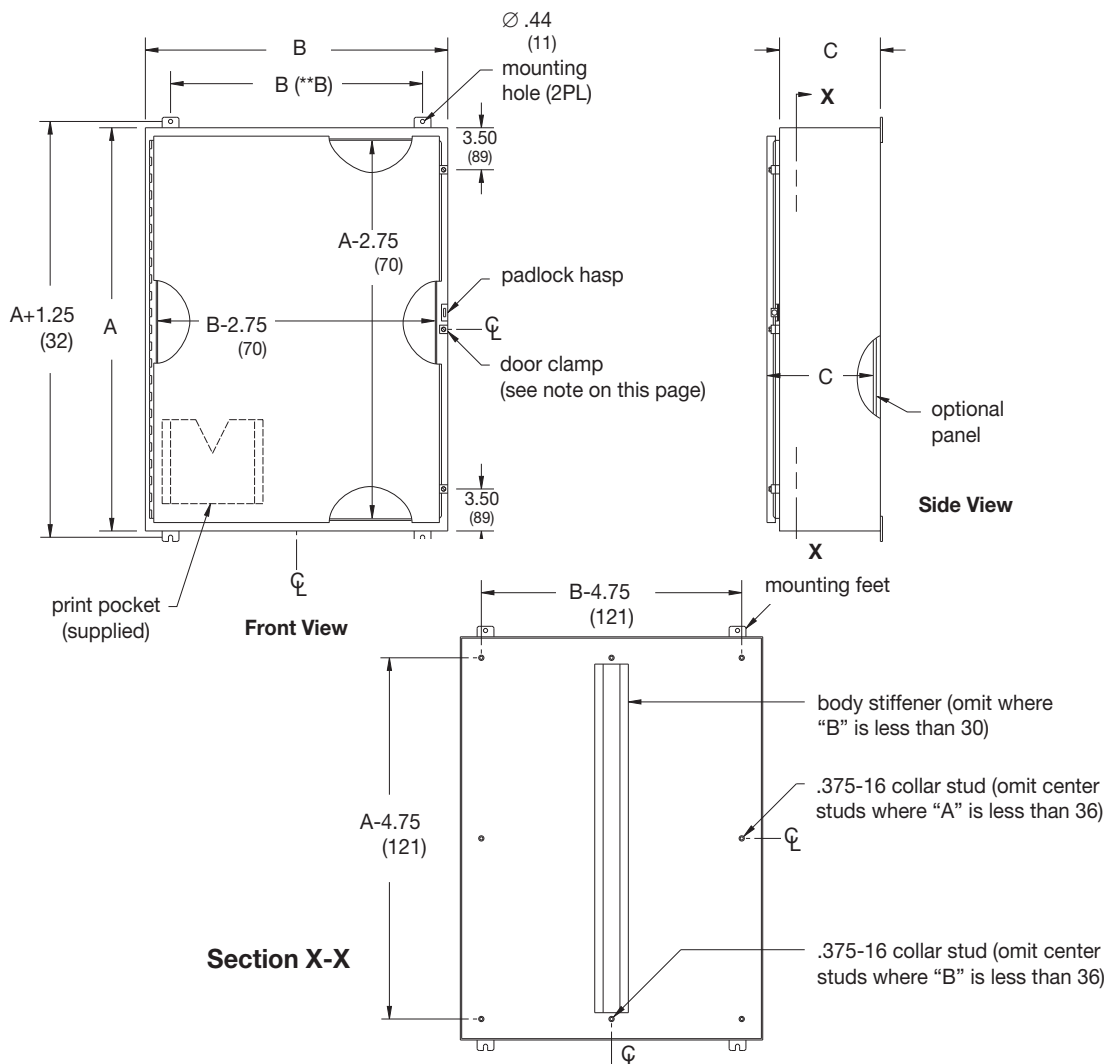

Wall-Mount Enclosures Type 4X Single-Door, Aluminum Data Sheet and Catalog Number

Enclosure Catalog #	Enclosure Size Height x Width x Depth AxBxC		Panel Catalog #		Panel Size Height x Width	
	in.	mm.	Steel	Conductive	in.	mm.
CH201610-4XA	20.00 x 16.00 x 10.00	508 x 406 x 254	CHAW2016P	CHAW2016GP	17.00 x 13.00	432 x 330
CH242010-4XA	24.00 x 20.00 x 10.00	610 x 508 x 254	CHAW2420P	CHAW2420GP	20.87 x 16.87	530 x 428
CH362410-4XA	36.00 x 24.00 x 10.00	914 x 610 x 254	CHAW3624P	CHAW3624GP	32.87 x 20.87	835 x 530
CH363010-4XA	36.00 x 30.00 x 10.00	914 x 762 x 254	CHAW3630P	CHAW3630GP	32.87 x 26.87	835 x 682
CH423010-4XA	42.00 x 30.00 x 10.00	1067 x 762 x 254	CHAW4230P	CHAW4230GP	38.87 x 26.87	987 x 682
CH242412-4XA	24.00 x 24.00 x 12.00	610 x 610 x 305	CHAW2424P	CHAW2424GP	20.87 x 20.87	530 x 530
CH302412-4XA	30.00 x 24.00 x 12.00	762 x 610 x 305	CHAW3024P	CHAW3024GP	26.87 x 20.87	682 x 530
CH363012-4XA	36.00 x 30.00 x 12.00	914 x 762 x 305	CHAW3630P	CHAW3630GP	32.87 x 26.87	835 x 682
CH483612-4XA	48.00 x 36.00 x 12.00	1219 x 914 x 305	CHAW4836P	CHAW4836GP	44.87 x 32.87	1140 x 835
CH603612-4XA	60.00 x 36.00 x 12.00	1524 x 914 x 305	CHAW6036P	CHAW6036GP	56.87 x 32.87	1444 x 835
CH362416-4XA	36.00 x 24.00 x 16.00	914 x 610 x 406	CHAW3624P	CHAW3624GP	32.87 x 20.87	835 x 530
CH363016-4XA	36.00 x 30.00 x 16.00	914 x 762 x 406	CHAW3630P	CHAW3630GP	32.87 x 26.87	835 x 682
CH483616-4XA	48.00 x 36.00 x 16.00	1219 x 914 x 406	CHAW4836P	CHAW4836GP	44.87 x 32.87	1140 x 835

Notes: Dimensions: **B = (-2.50) if 12 inches wide; (-6.00) if wider than 12 inches. Clamps are mounted along three sides of the enclosure door. Spacing between clamps along side opposite the hinge does not exceed 15 inches. Dimensions are in inches. Millimeters shown are for reference only. Data subject to change without notice.