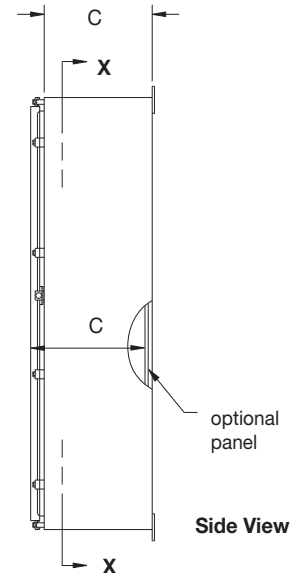

Notes: Dimensions: **B = (-2.50) if 12 inches wide; (-6.00) if wider than 12 inches.