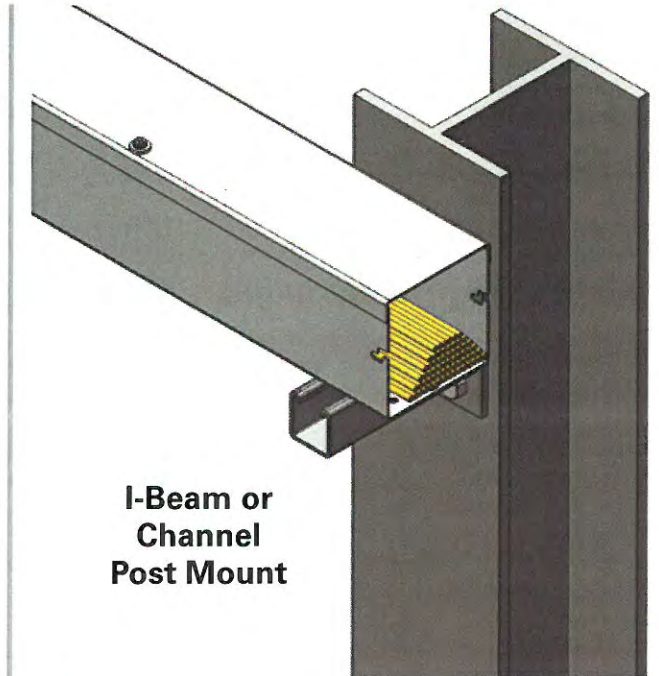

**Ground or
Roof Mount**

**I-Beam or
Channel
Post Mount**

**Wall
Mounted**

**Tubular
Shaped
Post Mount**

Eaton
1000 Eaton Boulevard
Cleveland, OH 44122
United States
Eaton.com

B-Line Division
509 West Monroe Street
Highland, IL 62249
Phone: 800-851-7415
Fax: 618-654-1917
www.eaton.com/b-lineseries