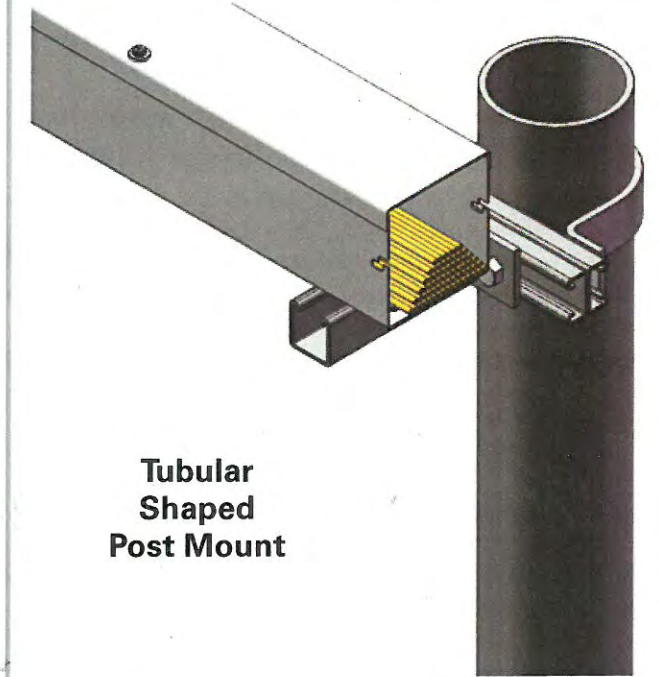

**Ground or
Roof Mount**

**I-Beam or
Channel
Post Mount**

**Wall
Mounted**

**Tubular
Shaped
Post Mount**

Eaton
1000 Eaton Boulevard
Cleveland, OH 44122
United States
Eaton.com

B-Line Division
509 West Monroe Street
Highland, IL 62249
Phone: 800-851-7415
Fax: 618-654-1917
www.eaton.com/b-lineseries