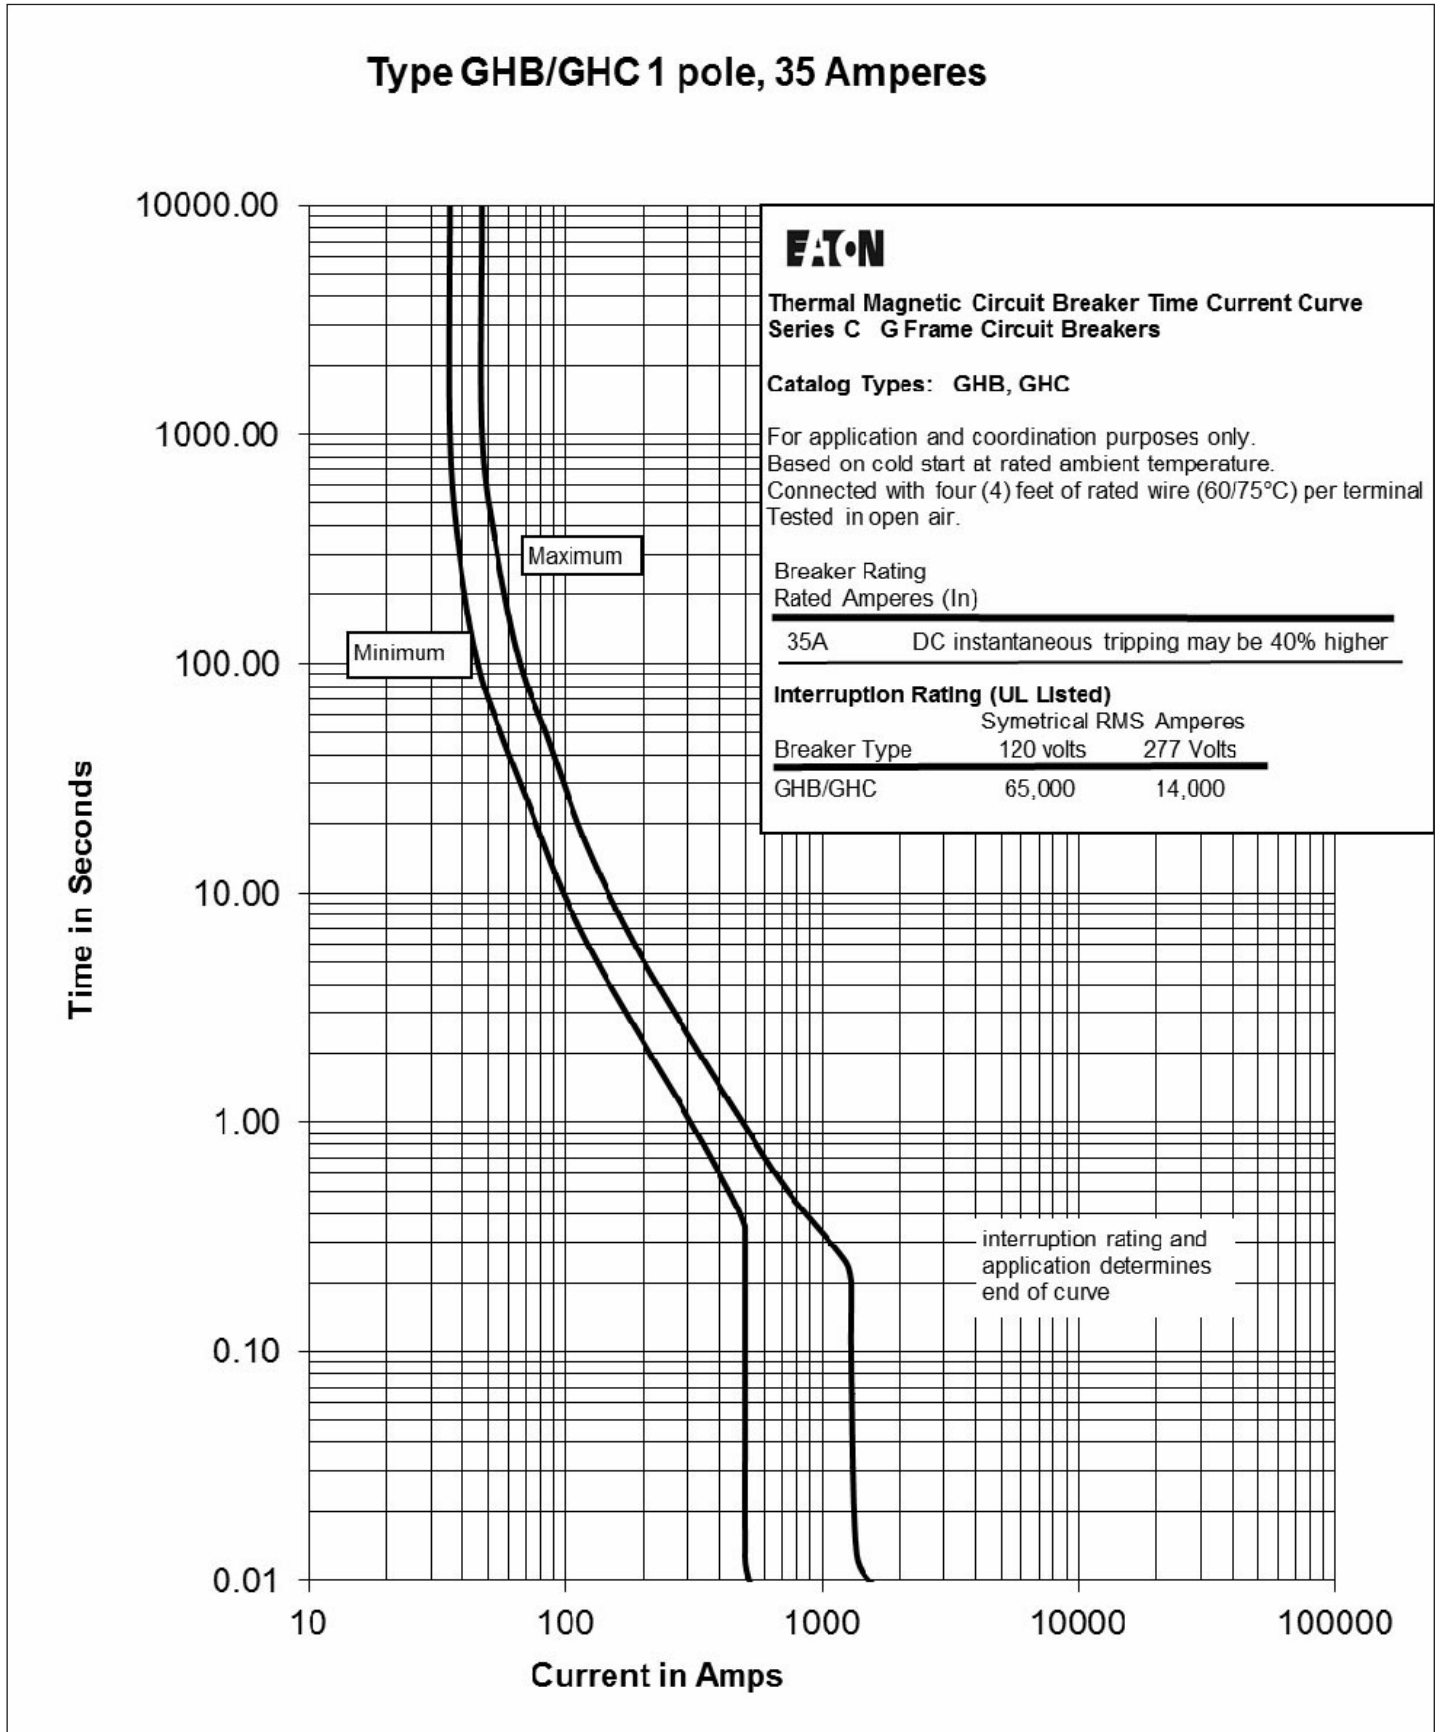

# Series C, G-frame time-current curves GHB and GHC single pole

*Powering Business Worldwide*

**Curves**

Figure 1. Types GHB/GHC 1 pole, 15 amps — Curve No. TC012016EN.

Figure 2. Types GHB/GHC 1 pole, 20 amps –Curve No. TC012017EN.

Figure 3. Types GHB/GHC 1 pole, 25 amps —Curve No. TC012018EN.

Figure 4. Types GHB/GHC 1 pole, 30 amps – Curve No. TC012019EN.

Figure 5. Types GHB/GHC 1 pole, 35 amps —Curve No. TC012020EN.

Figure 6. Types GHB/GHC 1 pole, 40 amps —Curve No. C012021EN.

Figure 7. Types GHB/GHC 1 pole, 45 amps —Curve No. C012022EN.

Figure 8. Types GHB/GHC 1 pole, 50 amps —Curve No. C012023EN..

Figure 9. Types GHB/GHC 1 pole, 60 amps – Curve No. C012024EN..

Figure 10. Types GHB/GHC 1 pole, 70 amps – Curve No. C012025EN..

Figure 11. Types GHB/GHC 1 pole, 80 amps —Curve No. C012026EN..