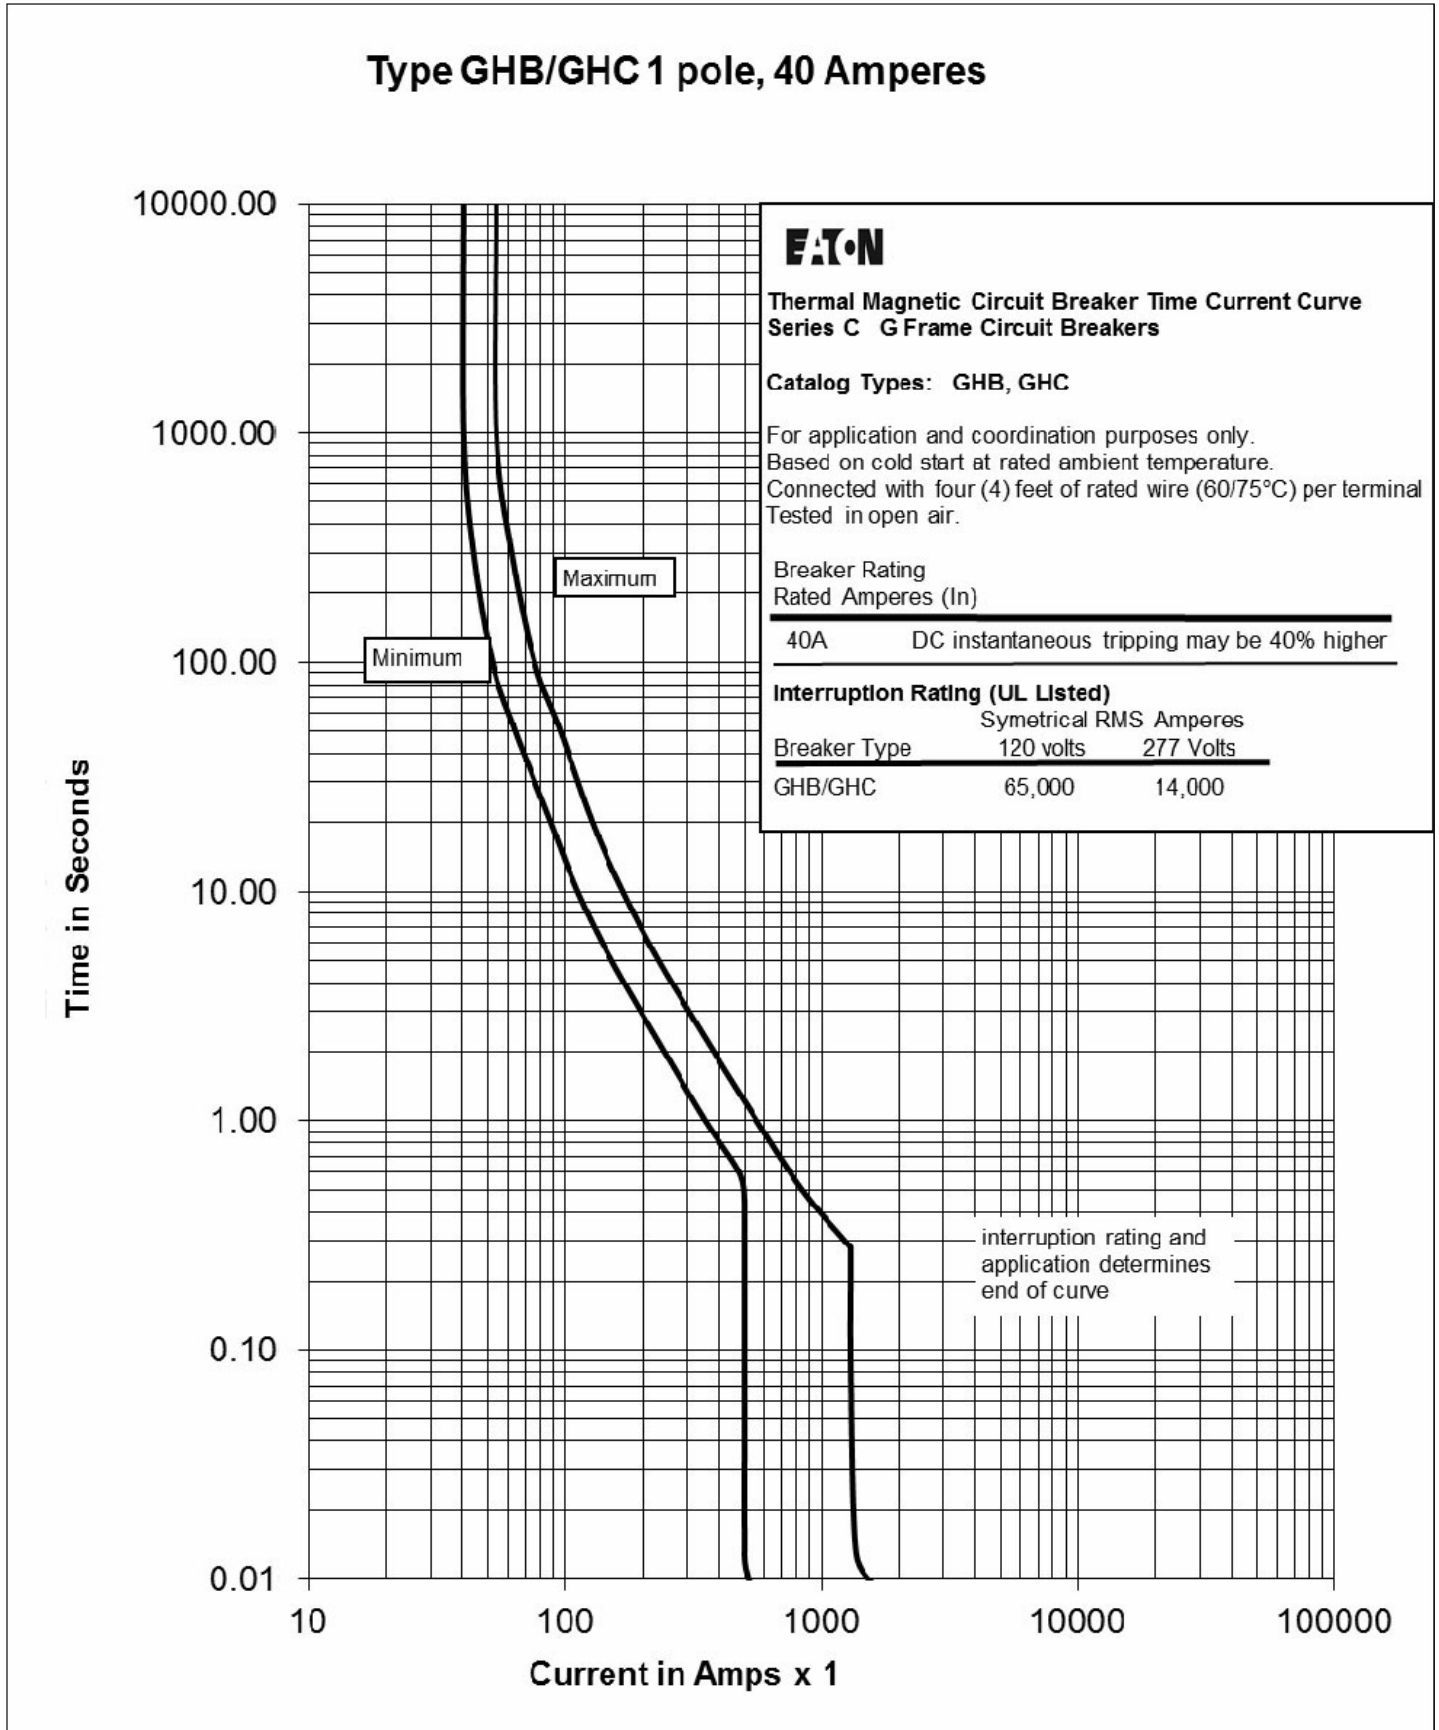

# Series C, G-frame time-current curves GHB and GHC single pole

*Powering Business Worldwide*

**Curves**

Figure 1. Types GHB/GHC 1 pole, 15 amps — Curve No. TC012016EN.

Figure 2. Types GHB/GHC 1 pole, 20 amps –Curve No. TC012017EN.

Figure 3. Types GHB/GHC 1 pole, 25 amps —Curve No. TC012018EN.

Figure 4. Types GHB/GHC 1 pole, 30 amps – Curve No. TC012019EN.

Figure 5. Types GHB/GHC 1 pole, 35 amps —Curve No. TC012020EN.

Figure 6. Types GHB/GHC 1 pole, 40 amps —Curve No. C012021EN.

Figure 7. Types GHB/GHC 1 pole, 45 amps —Curve No. C012022EN.

Figure 8. Types GHB/GHC 1 pole, 50 amps —Curve No. C012023EN..

Figure 9. Types GHB/GHC 1 pole, 60 amps – Curve No. C012024EN..

Figure 10. Types GHB/GHC 1 pole, 70 amps – Curve No. C012025EN..

Figure 11. Types GHB/GHC 1 pole, 80 amps —Curve No. C012026EN..