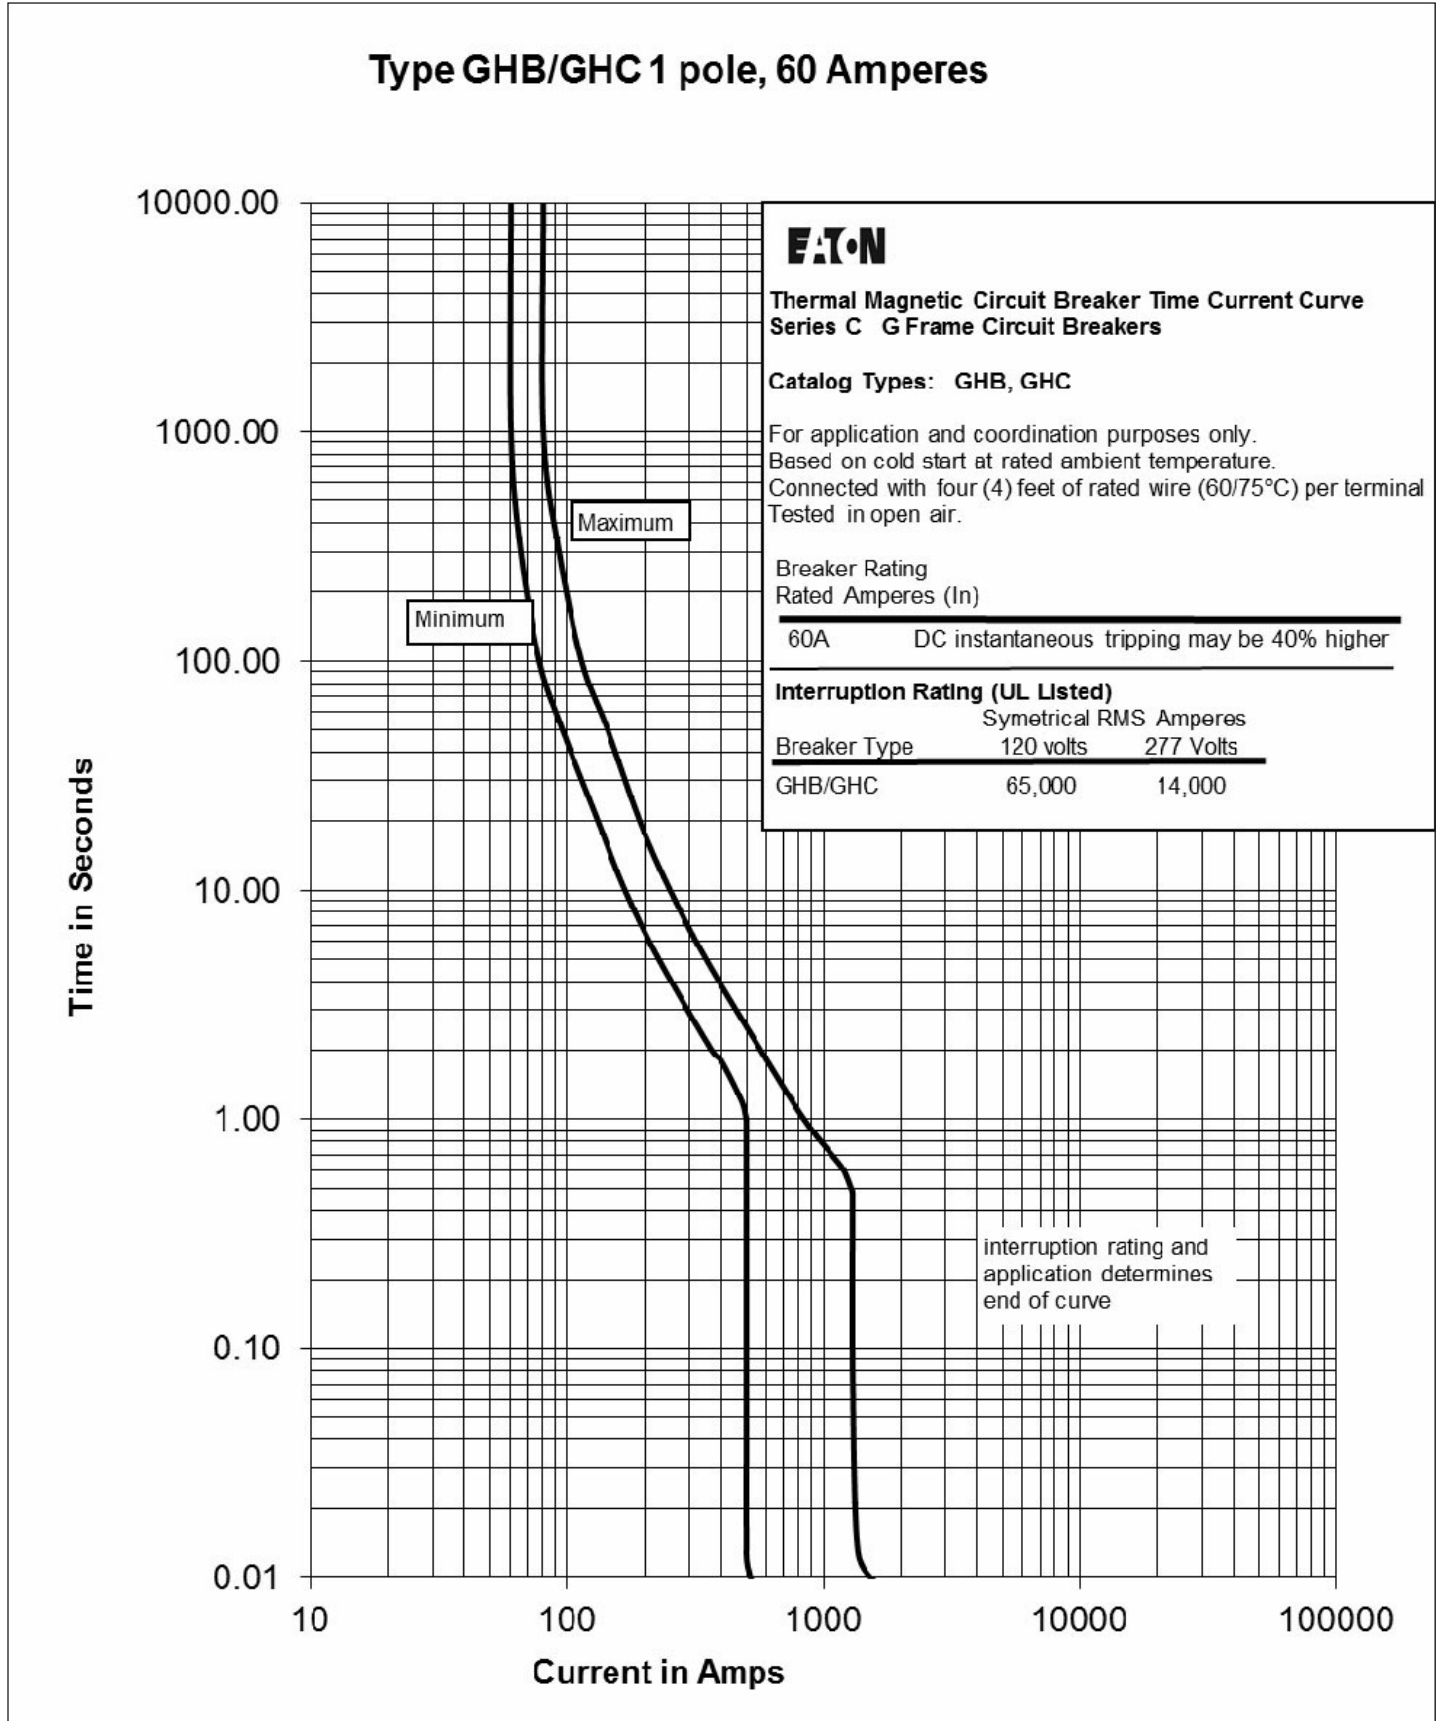

# Series C, G-frame time-current curves GHB and GHC single pole

Figure 4. Types GHB/GHC 1 pole, 30 amps – Curve No. TC012019EN.

Figure 5. Types GHB/GHC 1 pole, 35 amps —Curve No. TC012020EN.

Figure 6. Types GHB/GHC 1 pole, 40 amps —Curve No. C012021EN.

Figure 7. Types GHB/GHC 1 pole, 45 amps —Curve No. C012022EN.

Figure 8. Types GHB/GHC 1 pole, 50 amps —Curve No. C012023EN..

Figure 9. Types GHB/GHC 1 pole, 60 amps – Curve No. C012024EN..

Figure 10. Types GHB/GHC 1 pole, 70 amps – Curve No. C012025EN..

Figure 11. Types GHB/GHC 1 pole, 80 amps —Curve No. C012026EN..

Figure 12. Types GHB/GHC 1 pole, 90 amps —Curve No. C012027EN.

Figure 13. Types GHB/GHC 1 pole, 100 amps – Curve No. C012028EN.

**Eaton**  
Electrical Sector  
1000 Eaton Boulevard  
Cleveland, OH 44122  
United States  
877-ETN-CARE (877-386-2273)  
Eaton.com