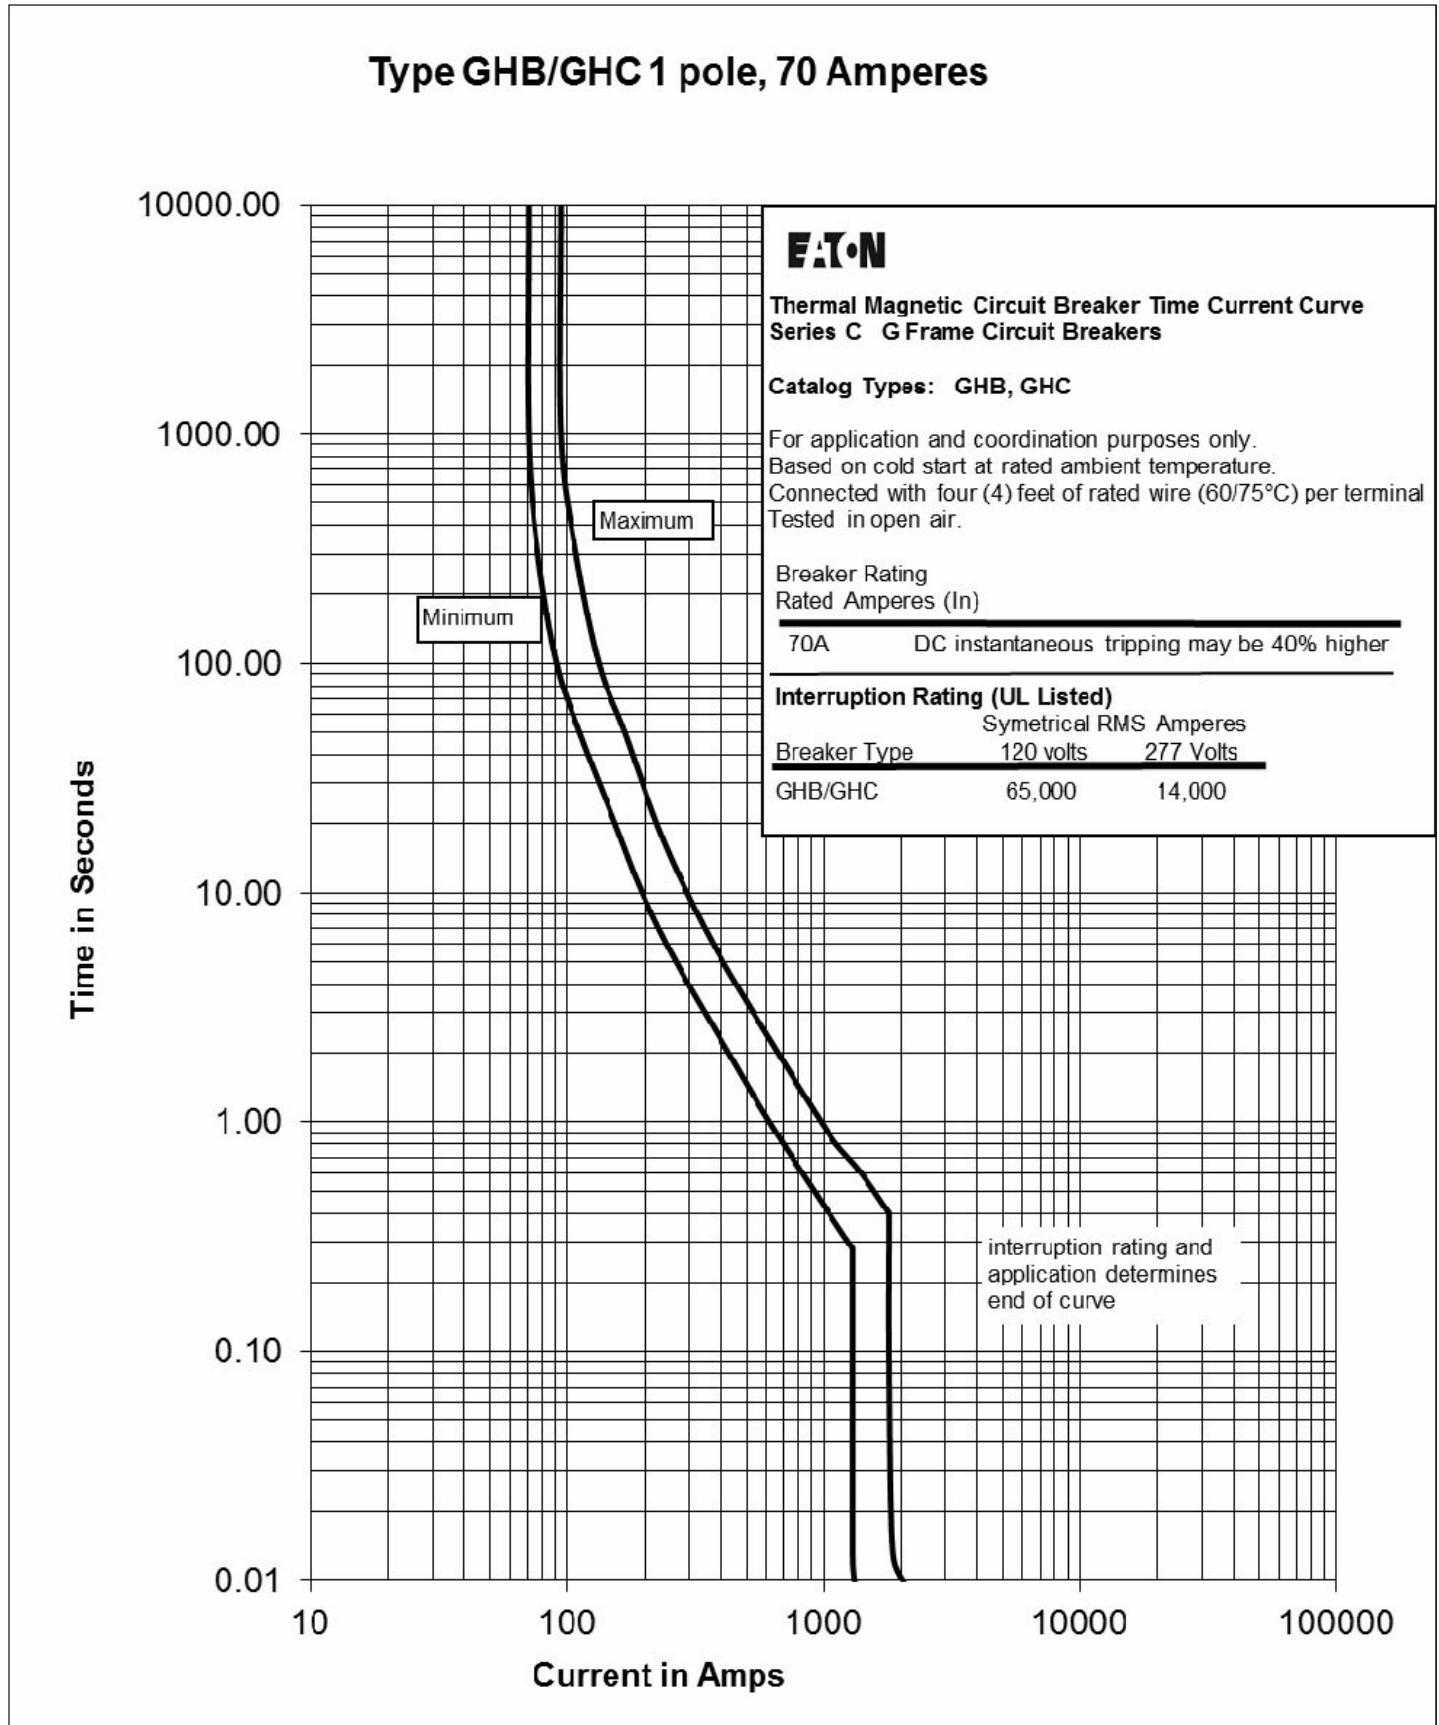

# Series C, G-frame time-current curves GHB and GHC single pole

Figure 4. Types GHB/GHC 1 pole, 30 amps – Curve No. TC012019EN.

Figure 5. Types GHB/GHC 1 pole, 35 amps —Curve No. TC012020EN.

Figure 6. Types GHB/GHC 1 pole, 40 amps —Curve No. C012021EN.

Figure 7. Types GHB/GHC 1 pole, 45 amps —Curve No. C012022EN.

Figure 8. Types GHB/GHC 1 pole, 50 amps —Curve No. C012023EN..

Figure 9. Types GHB/GHC 1 pole, 60 amps – Curve No. C012024EN..

Figure 10. Types GHB/GHC 1 pole, 70 amps – Curve No. C012025EN..

Figure 11. Types GHB/GHC 1 pole, 80 amps —Curve No. C012026EN..

Figure 12. Types GHB/GHC 1 pole, 90 amps —Curve No. C012027EN.

Figure 13. Types GHB/GHC 1 pole, 100 amps – Curve No. C012028EN.

**Eaton**  
Electrical Sector  
1000 Eaton Boulevard  
Cleveland, OH 44122  
United States  
877-ETN-CARE (877-386-2273)  
Eaton.com