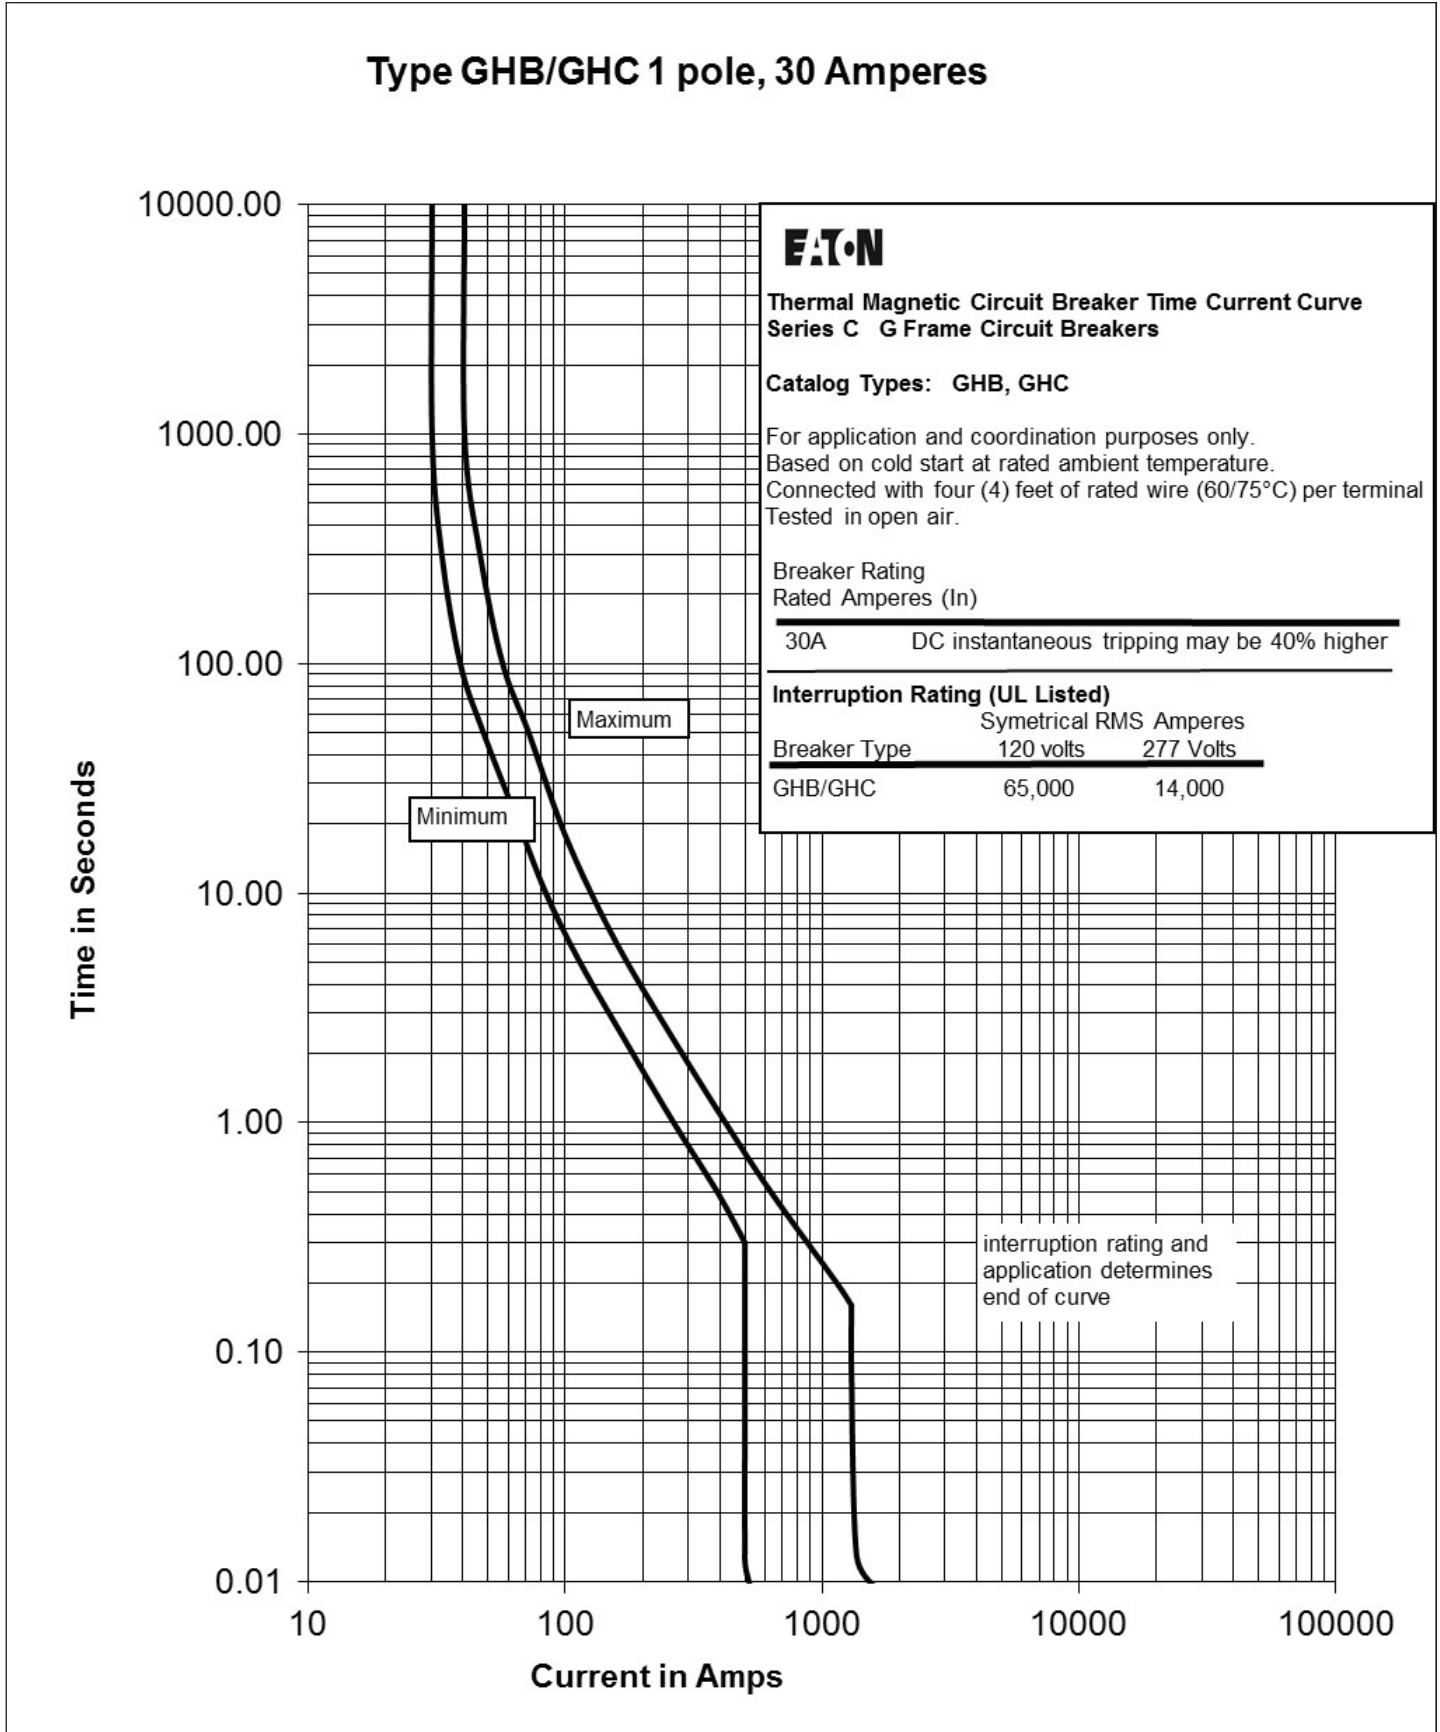

# Series C, G-frame time-current curves GHB and GHC single pole

## Contents

Description	Page
1. Types GHB/GHC 1 pole, 15 amps —Curve No. TC012016EN. ....	3
2. Types GHB/GHC 1 pole, 20 amps —Curve No. TC012017EN. ....	4
3. Types GHB/GHC 1 pole, 25 amps —Curve No. TC012018EN. ....	5
4. Types GHB/GHC 1 pole, 30 amps —Curve No. TC012019EN. ....	6
5. Types GHB/GHC 1 pole, 35 amps —Curve No. TC012020EN. ....	7
6. Types GHB/GHC 1 pole, 40 amps —Curve No. TC012021EN. ....	8
7. Types GHB/GHC 1 pole, 45 amps —Curve No. TC012022EN. ....	9
8. Types GHB/GHC 1 pole, 50 amps —Curve No. TC012023EN. ....	10
9. Types GHB/GHC 1 pole, 60 amps —Curve No. TC012024EN. ....	11
10. Types GHB/GHC 1 pole, 70 amps —Curve No. TC012025EN. ....	12
11. Types GHB/GHC 1 pole, 80 amps —Curve No. TC012026EN. ....	13
12. Types GHB/GHC 1 pole, 90 amps —Curve No. TC012027EN. ....	14
13. Types GHB/GHC 1 pole, 100 amps —Curve No. TC012028EN. ....	15

*Powering Business Worldwide*

**Curves**

Figure 1. Types GHB/GHC 1 pole, 15 amps — Curve No. TC012016EN.

Figure 2. Types GHB/GHC 1 pole, 20 amps –Curve No. TC012017EN.

Figure 3. Types GHB/GHC 1 pole, 25 amps —Curve No. TC012018EN.

Figure 4. Types GHB/GHC 1 pole, 30 amps – Curve No. TC012019EN.

Figure 5. Types GHB/GHC 1 pole, 35 amps —Curve No. TC012020EN.

Figure 6. Types GHB/GHC 1 pole, 40 amps —Curve No. C012021EN.

Figure 7. Types GHB/GHC 1 pole, 45 amps —Curve No. C012022EN.