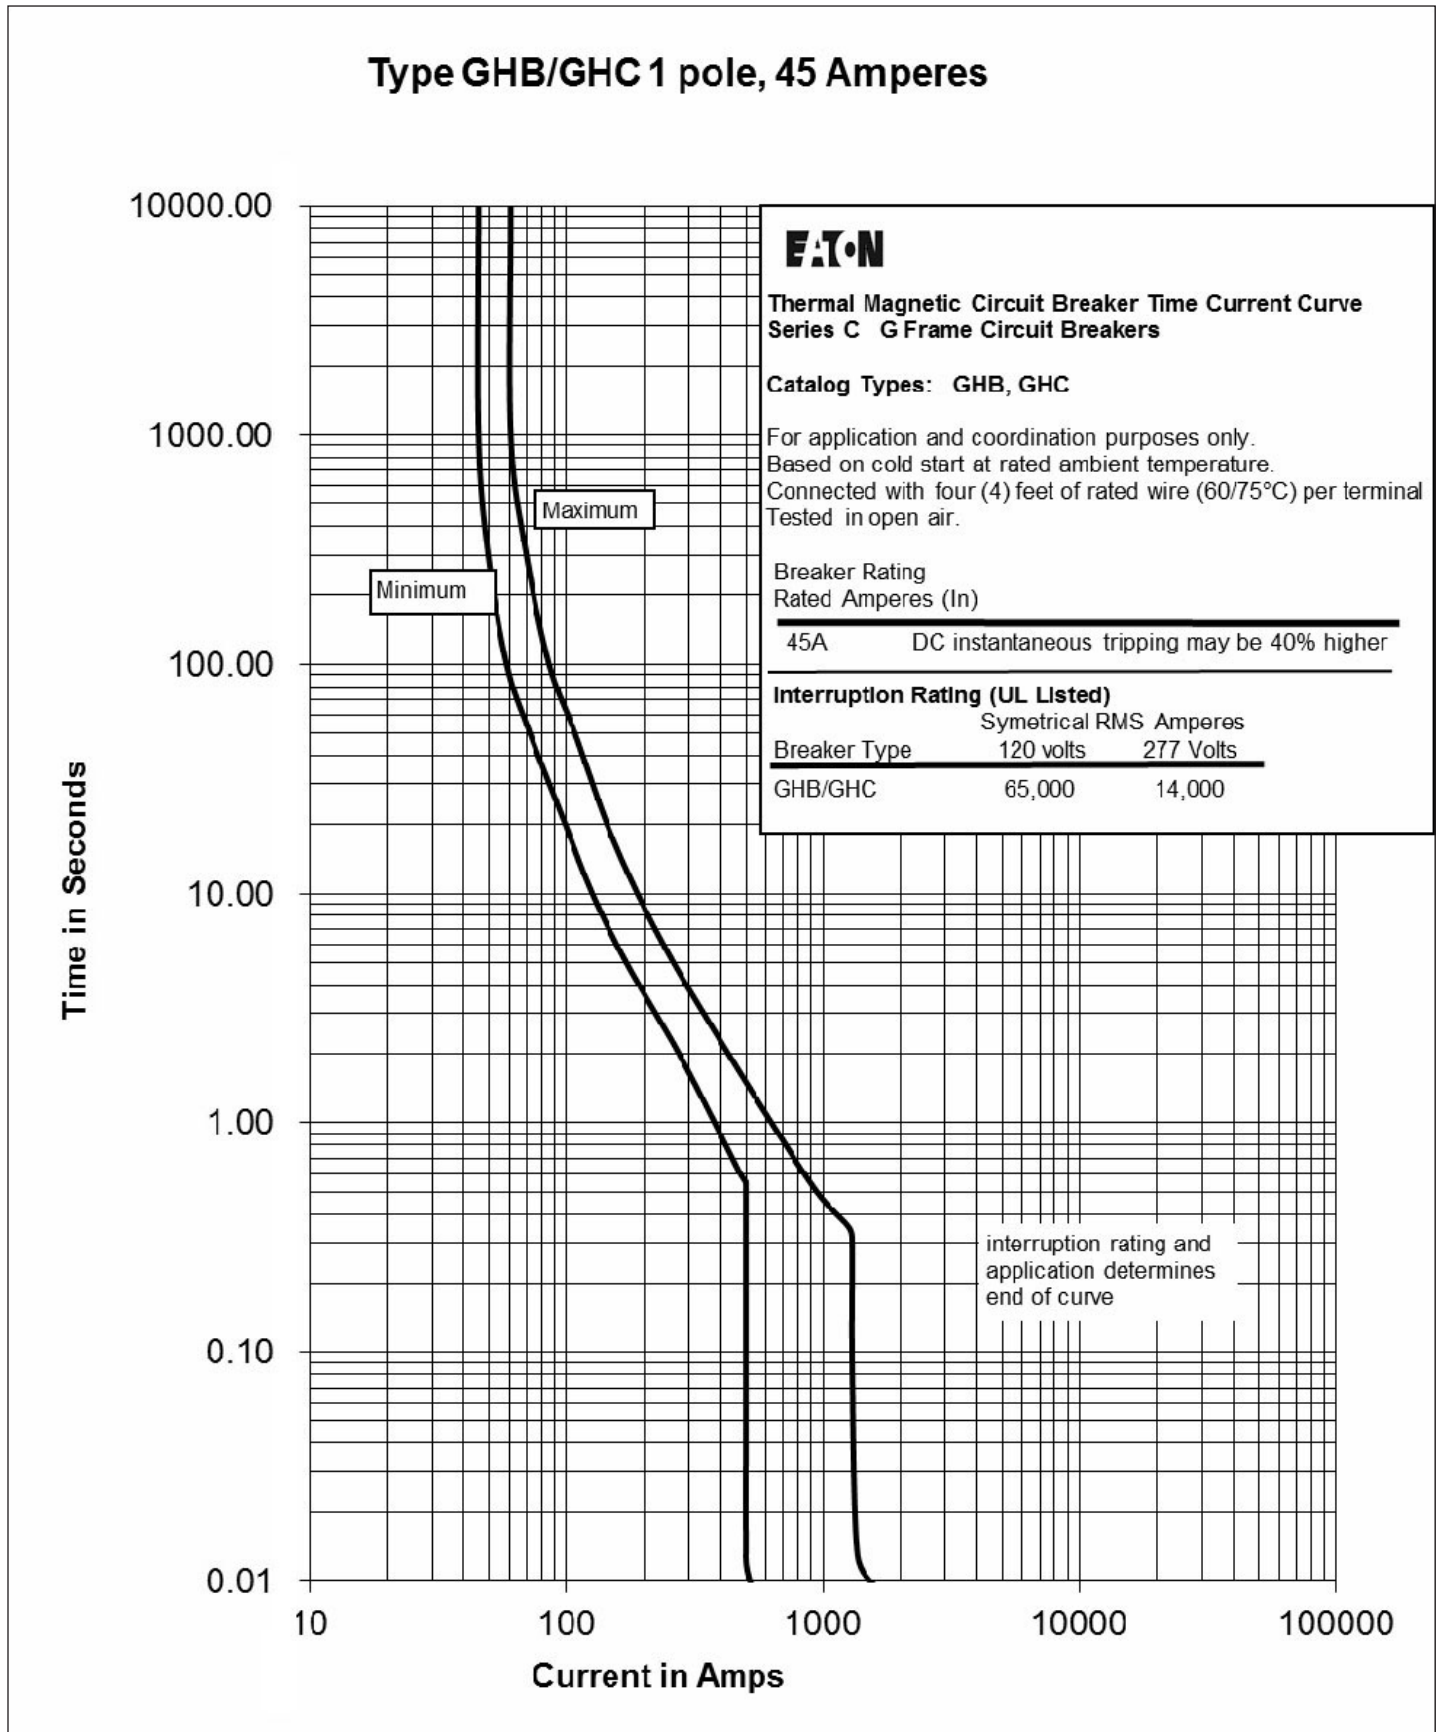

# Series C, G-frame time-current curves GHB and GHC single pole

*Powering Business Worldwide*

**Curves**

Figure 1. Types GHB/GHC 1 pole, 15 amps — Curve No. TC012016EN.

Figure 2. Types GHB/GHC 1 pole, 20 amps –Curve No. TC012017EN.

Figure 3. Types GHB/GHC 1 pole, 25 amps —Curve No. TC012018EN.

Figure 4. Types GHB/GHC 1 pole, 30 amps – Curve No. TC012019EN.

Figure 5. Types GHB/GHC 1 pole, 35 amps —Curve No. TC012020EN.

Figure 6. Types GHB/GHC 1 pole, 40 amps —Curve No. C012021EN.

Figure 7. Types GHB/GHC 1 pole, 45 amps —Curve No. C012022EN.

Figure 8. Types GHB/GHC 1 pole, 50 amps —Curve No. C012023EN..

Figure 9. Types GHB/GHC 1 pole, 60 amps – Curve No. C012024EN..

Figure 10. Types GHB/GHC 1 pole, 70 amps – Curve No. C012025EN..

Figure 11. Types GHB/GHC 1 pole, 80 amps —Curve No. C012026EN..