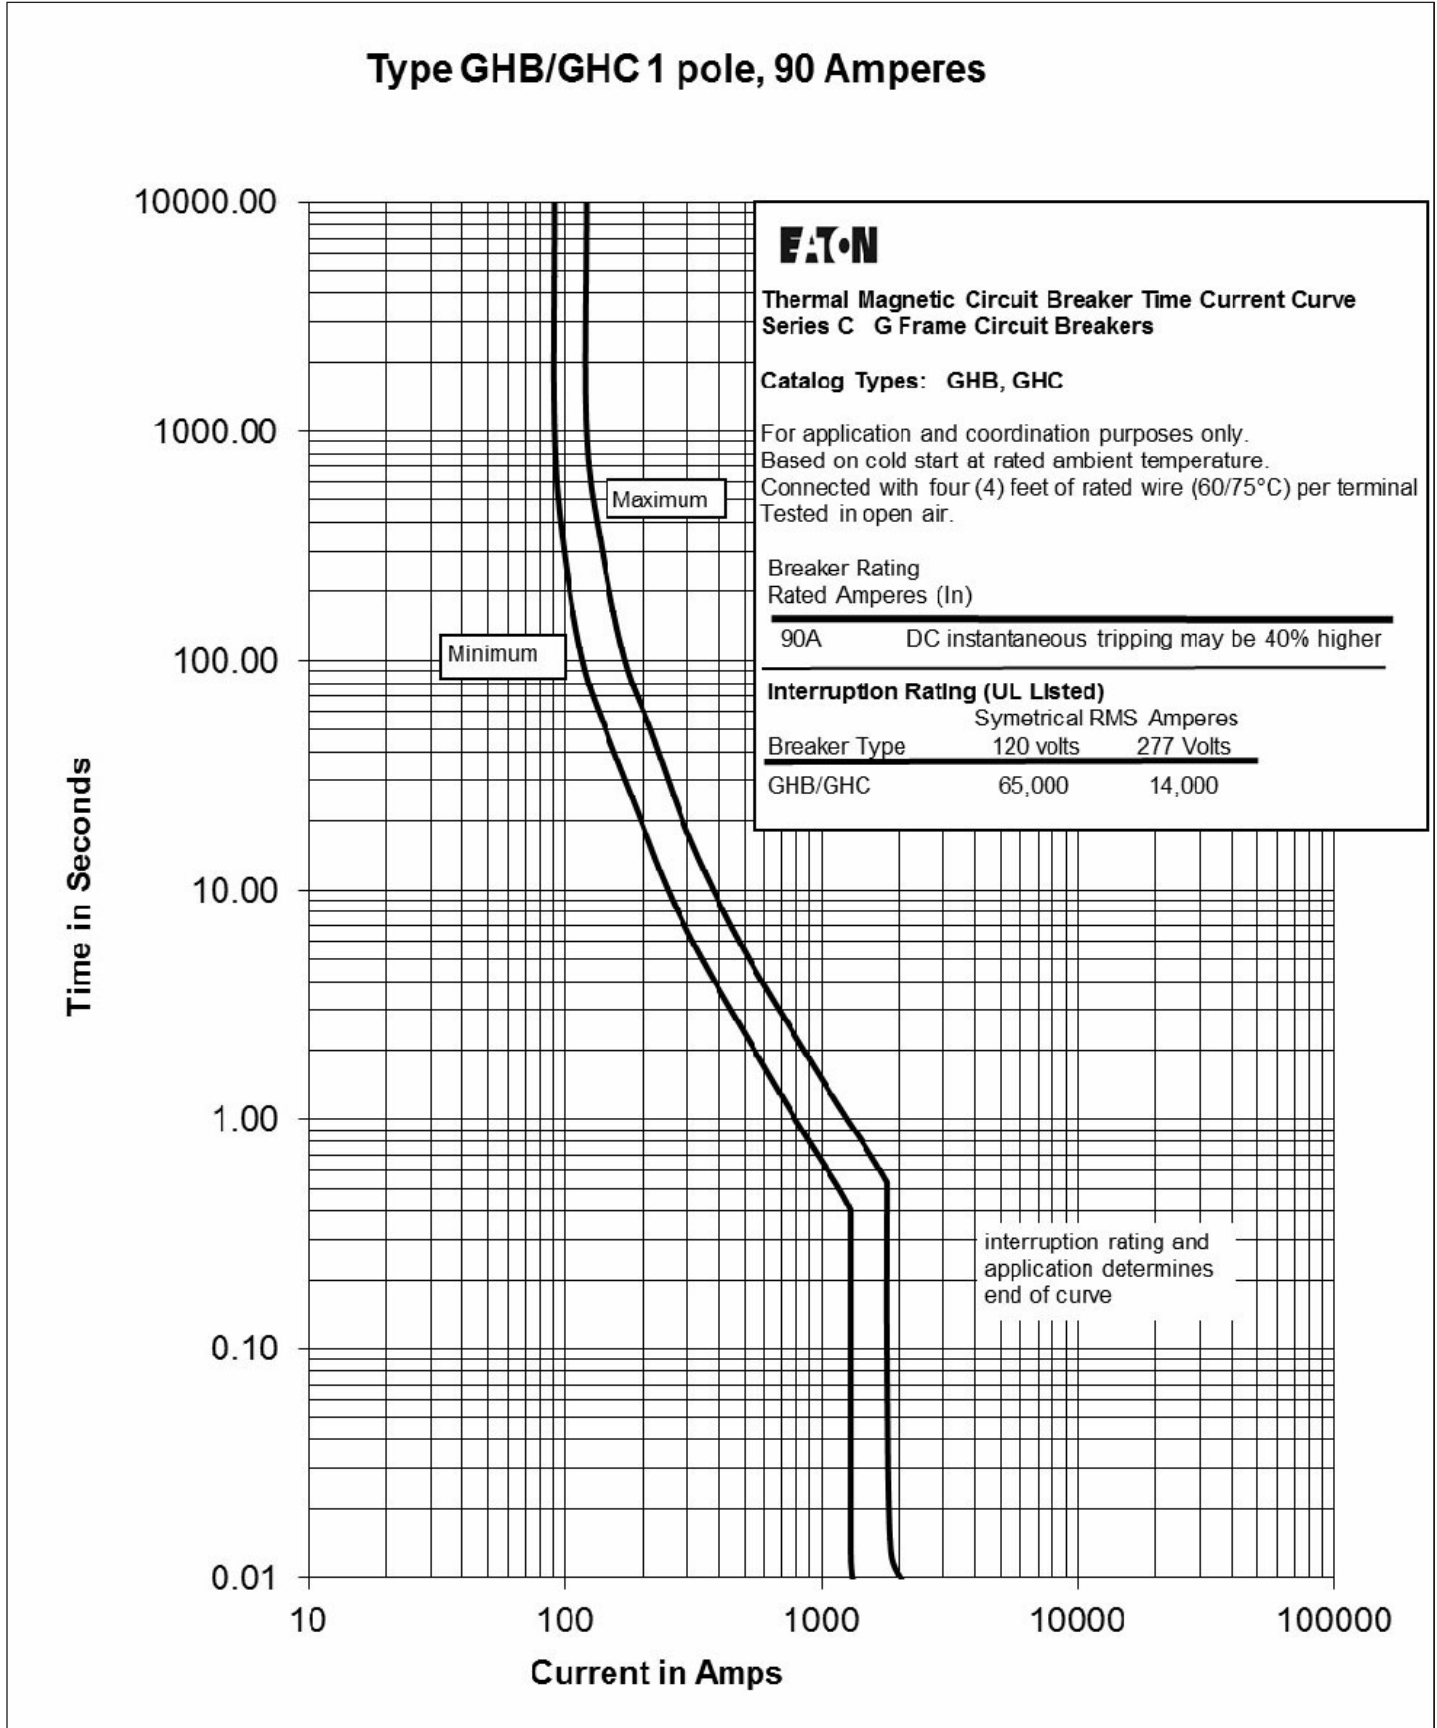

# Series C, G-frame time-current curves GHB and GHC single pole

*Powering Business Worldwide*

**Curves**

Figure 1. Types GHB/GHC 1 pole, 15 amps — Curve No. TC012016EN.

Figure 2. Types GHB/GHC 1 pole, 20 amps –Curve No. TC012017EN.

Figure 3. Types GHB/GHC 1 pole, 25 amps —Curve No. TC012018EN.

Figure 4. Types GHB/GHC 1 pole, 30 amps – Curve No. TC012019EN.

Figure 5. Types GHB/GHC 1 pole, 35 amps —Curve No. TC012020EN.

Figure 6. Types GHB/GHC 1 pole, 40 amps —Curve No. C012021EN.

Figure 7. Types GHB/GHC 1 pole, 45 amps —Curve No. C012022EN.

Figure 8. Types GHB/GHC 1 pole, 50 amps —Curve No. C012023EN..

Figure 9. Types GHB/GHC 1 pole, 60 amps – Curve No. C012024EN..

Figure 10. Types GHB/GHC 1 pole, 70 amps – Curve No. C012025EN..

Figure 11. Types GHB/GHC 1 pole, 80 amps —Curve No. C012026EN..