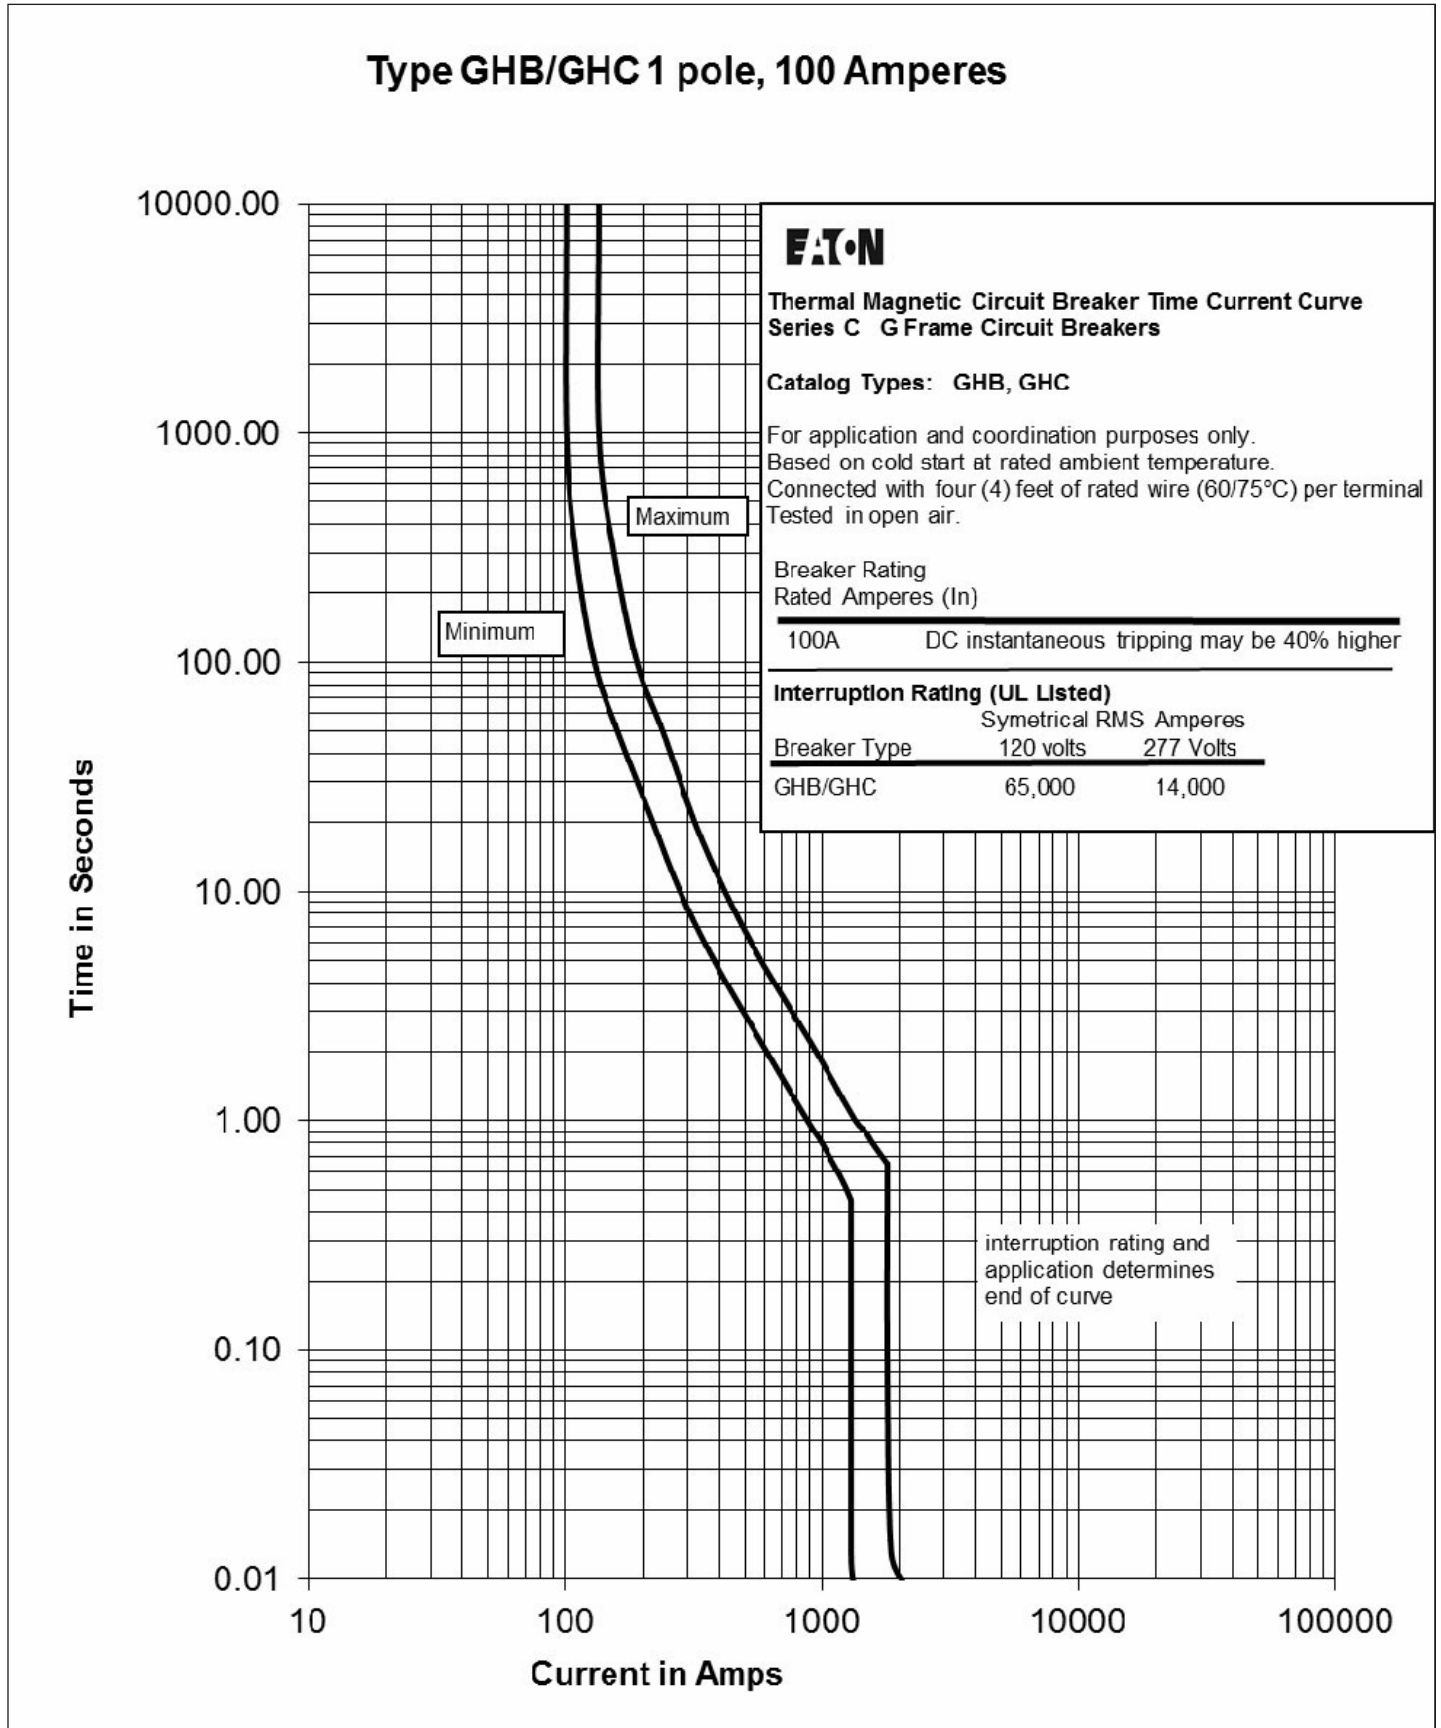

# Series C, G-frame time-current curves GHB and GHC single pole

*Powering Business Worldwide*

**Curves**

Figure 1. Types GHB/GHC 1 pole, 15 amps — Curve No. TC012016EN.

Figure 2. Types GHB/GHC 1 pole, 20 amps –Curve No. TC012017EN.

Figure 3. Types GHB/GHC 1 pole, 25 amps —Curve No. TC012018EN.

Figure 8. Types GHB/GHC 1 pole, 50 amps —Curve No. C012023EN..

Figure 9. Types GHB/GHC 1 pole, 60 amps – Curve No. C012024EN..

Figure 10. Types GHB/GHC 1 pole, 70 amps – Curve No. C012025EN..

Figure 11. Types GHB/GHC 1 pole, 80 amps —Curve No. C012026EN..

Figure 12. Types GHB/GHC 1 pole, 90 amps —Curve No. C012027EN.

Figure 13. Types GHB/GHC 1 pole, 100 amps – Curve No. C012028EN.

**Eaton**  
Electrical Sector  
1000 Eaton Boulevard  
Cleveland, OH 44122  
United States  
877-ETN-CARE (877-386-2273)  
Eaton.com