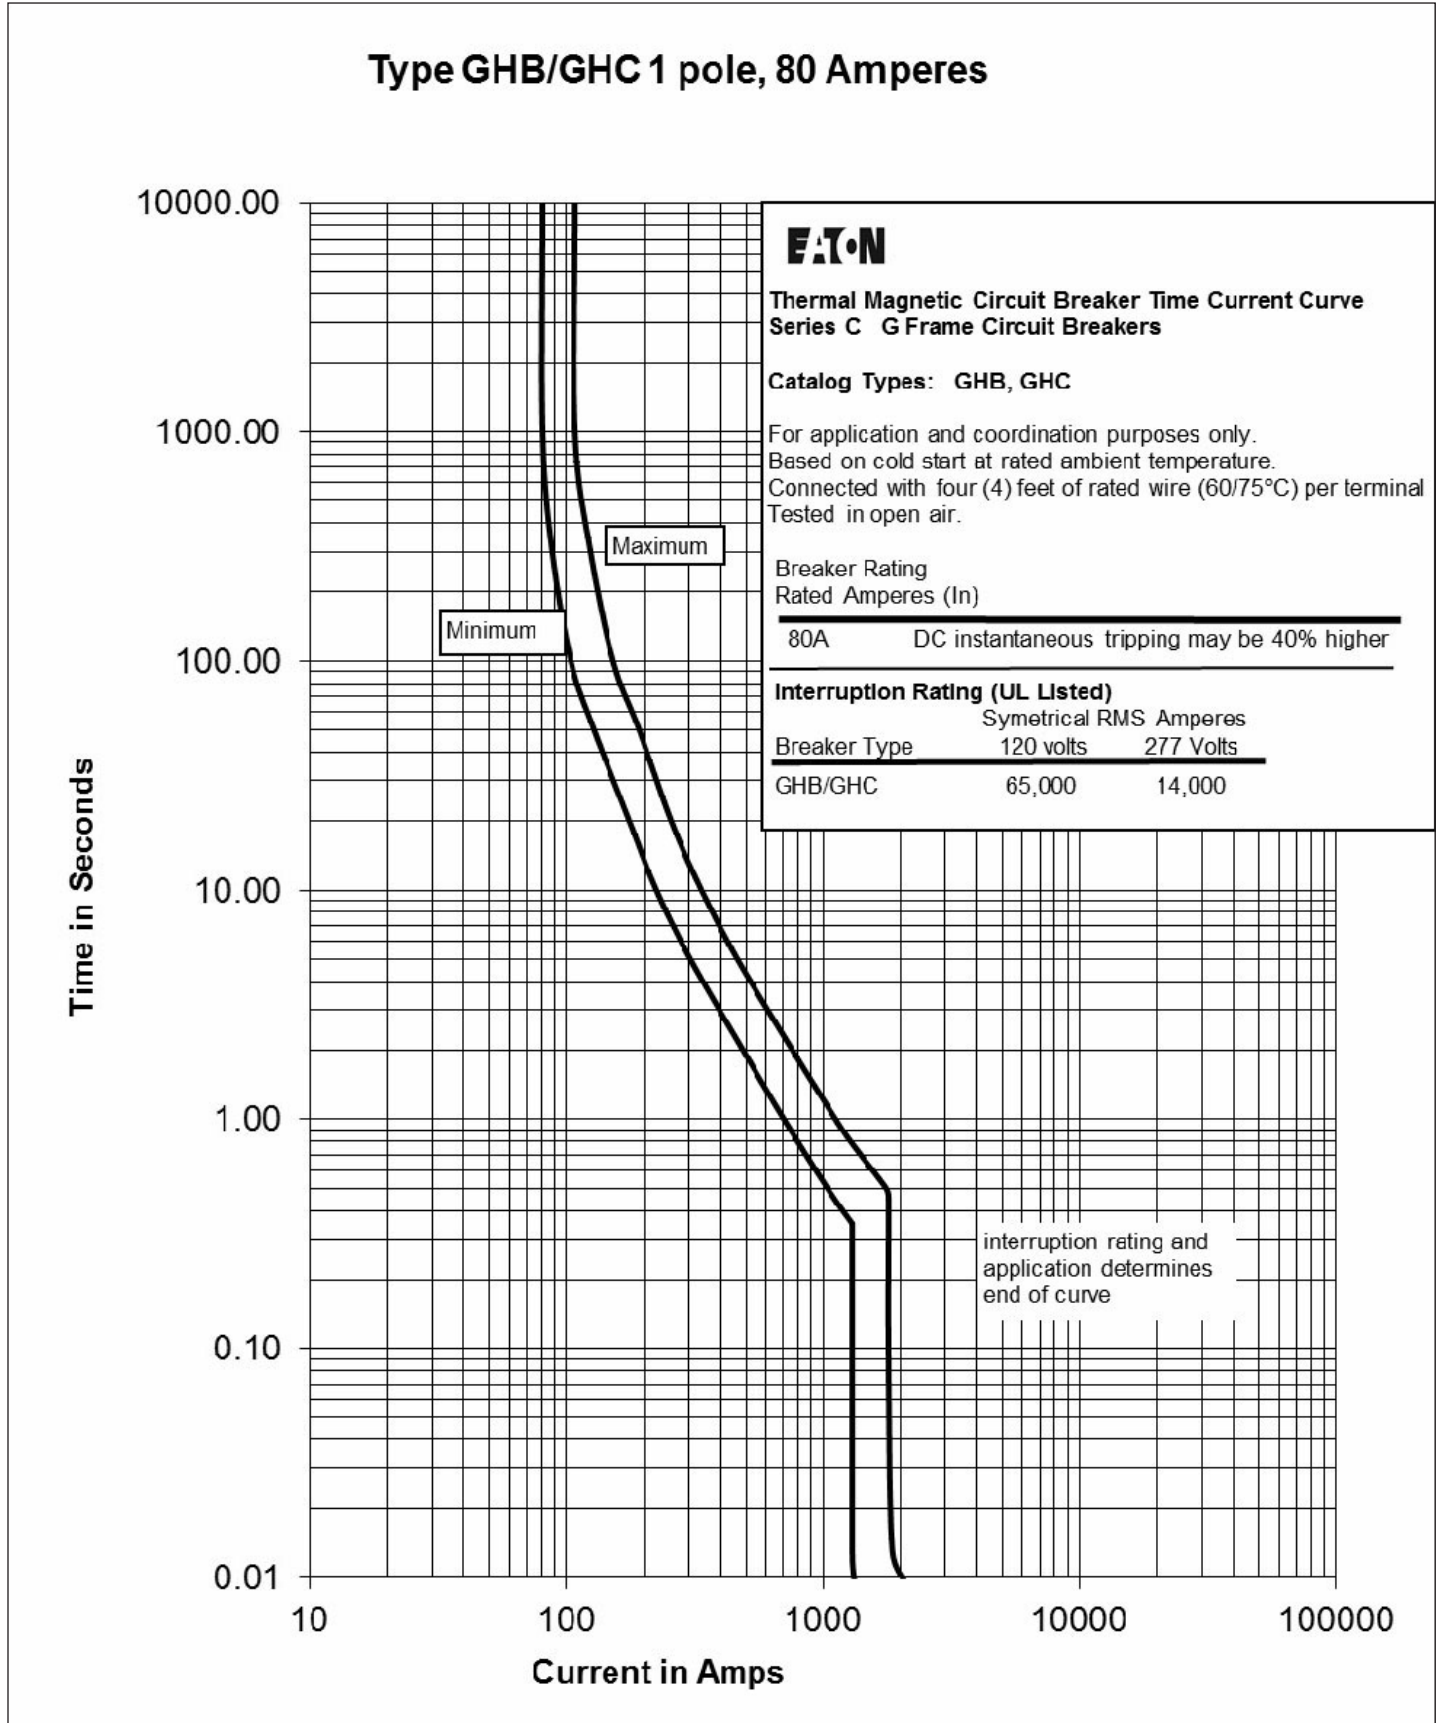

# Series C, G-frame time-current curves GHB and GHC single pole

Figure 4. Types GHB/GHC 1 pole, 30 amps – Curve No. TC012019EN.

Figure 5. Types GHB/GHC 1 pole, 35 amps —Curve No. TC012020EN.

Figure 6. Types GHB/GHC 1 pole, 40 amps —Curve No. C012021EN.

Figure 7. Types GHB/GHC 1 pole, 45 amps —Curve No. C012022EN.

Figure 8. Types GHB/GHC 1 pole, 50 amps —Curve No. C012023EN..

Figure 9. Types GHB/GHC 1 pole, 60 amps – Curve No. C012024EN..

Figure 10. Types GHB/GHC 1 pole, 70 amps – Curve No. C012025EN..

Figure 11. Types GHB/GHC 1 pole, 80 amps —Curve No. C012026EN..

Figure 12. Types GHB/GHC 1 pole, 90 amps —Curve No. C012027EN.

Figure 13. Types GHB/GHC 1 pole, 100 amps – Curve No. C012028EN.

**Eaton**  
Electrical Sector  
1000 Eaton Boulevard  
Cleveland, OH 44122  
United States  
877-ETN-CARE (877-386-2273)  
Eaton.com