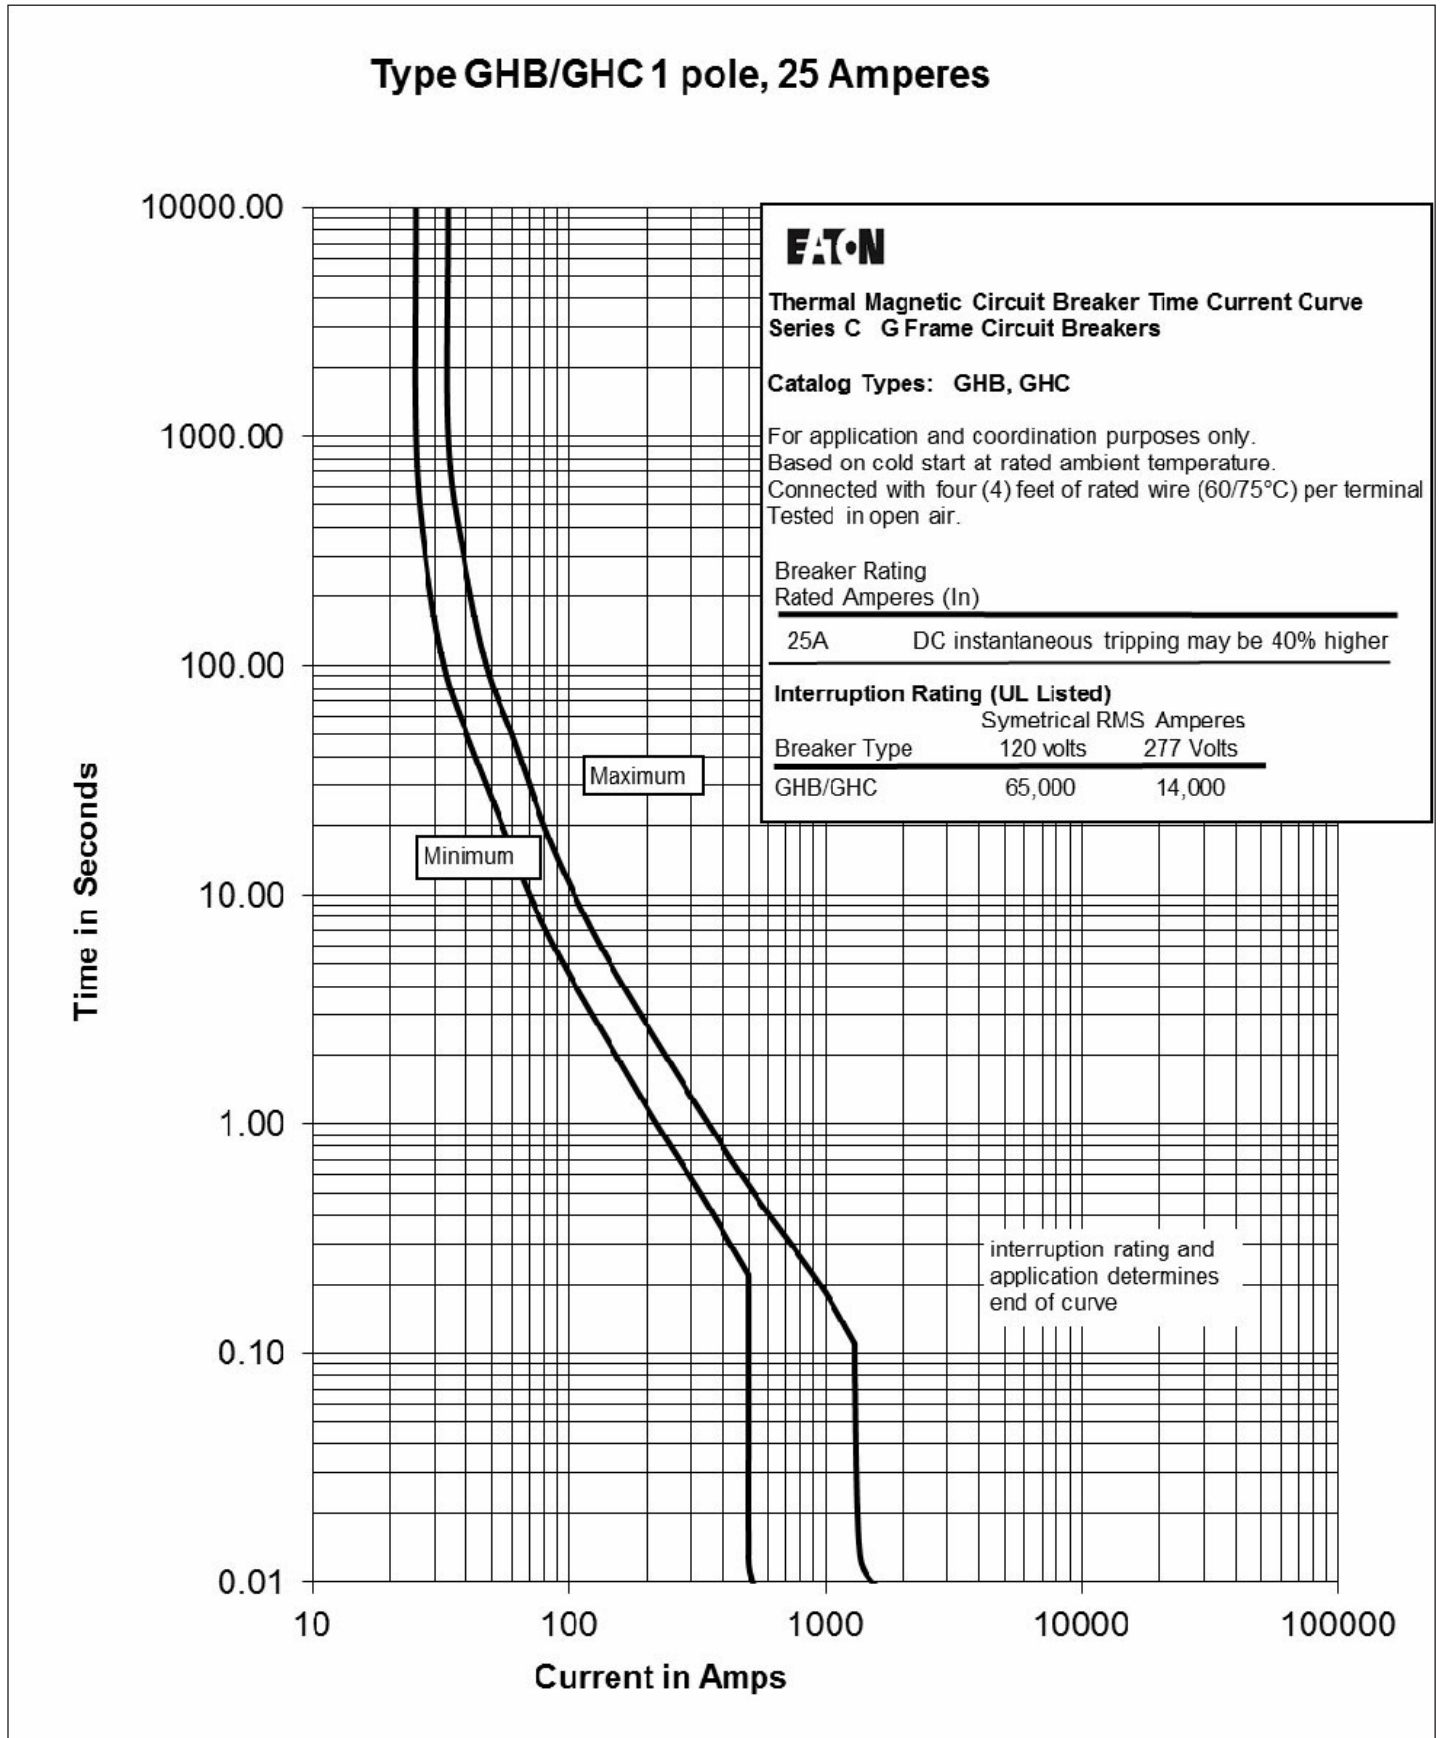

# Series C, G-frame time-current curves GHB and GHC single pole

## Contents

Description	Page
1. Types GHB/GHC 1 pole, 15 amps —Curve No. TC012016EN. ....	3
2. Types GHB/GHC 1 pole, 20 amps —Curve No. TC012017EN. ....	4
3. Types GHB/GHC 1 pole, 25 amps —Curve No. TC012018EN. ....	5
4. Types GHB/GHC 1 pole, 30 amps —Curve No. TC012019EN. ....	6
5. Types GHB/GHC 1 pole, 35 amps —Curve No. TC012020EN. ....	7
6. Types GHB/GHC 1 pole, 40 amps —Curve No. TC012021EN. ....	8
7. Types GHB/GHC 1 pole, 45 amps —Curve No. TC012022EN. ....	9
8. Types GHB/GHC 1 pole, 50 amps —Curve No. TC012023EN. ....	10
9. Types GHB/GHC 1 pole, 60 amps —Curve No. TC012024EN. ....	11
10. Types GHB/GHC 1 pole, 70 amps —Curve No. TC012025EN. ....	12
11. Types GHB/GHC 1 pole, 80 amps —Curve No. TC012026EN. ....	13
12. Types GHB/GHC 1 pole, 90 amps —Curve No. TC012027EN. ....	14
13. Types GHB/GHC 1 pole, 100 amps —Curve No. TC012028EN. ....	15

*Powering Business Worldwide*

**Curves**

Figure 1. Types GHB/GHC 1 pole, 15 amps — Curve No. TC012016EN.

Figure 2. Types GHB/GHC 1 pole, 20 amps –Curve No. TC012017EN.

Figure 3. Types GHB/GHC 1 pole, 25 amps —Curve No. TC012018EN.

Figure 4. Types GHB/GHC 1 pole, 30 amps – Curve No. TC012019EN.

Figure 5. Types GHB/GHC 1 pole, 35 amps —Curve No. TC012020EN.

Figure 6. Types GHB/GHC 1 pole, 40 amps —Curve No. C012021EN.

Figure 7. Types GHB/GHC 1 pole, 45 amps —Curve No. C012022EN.