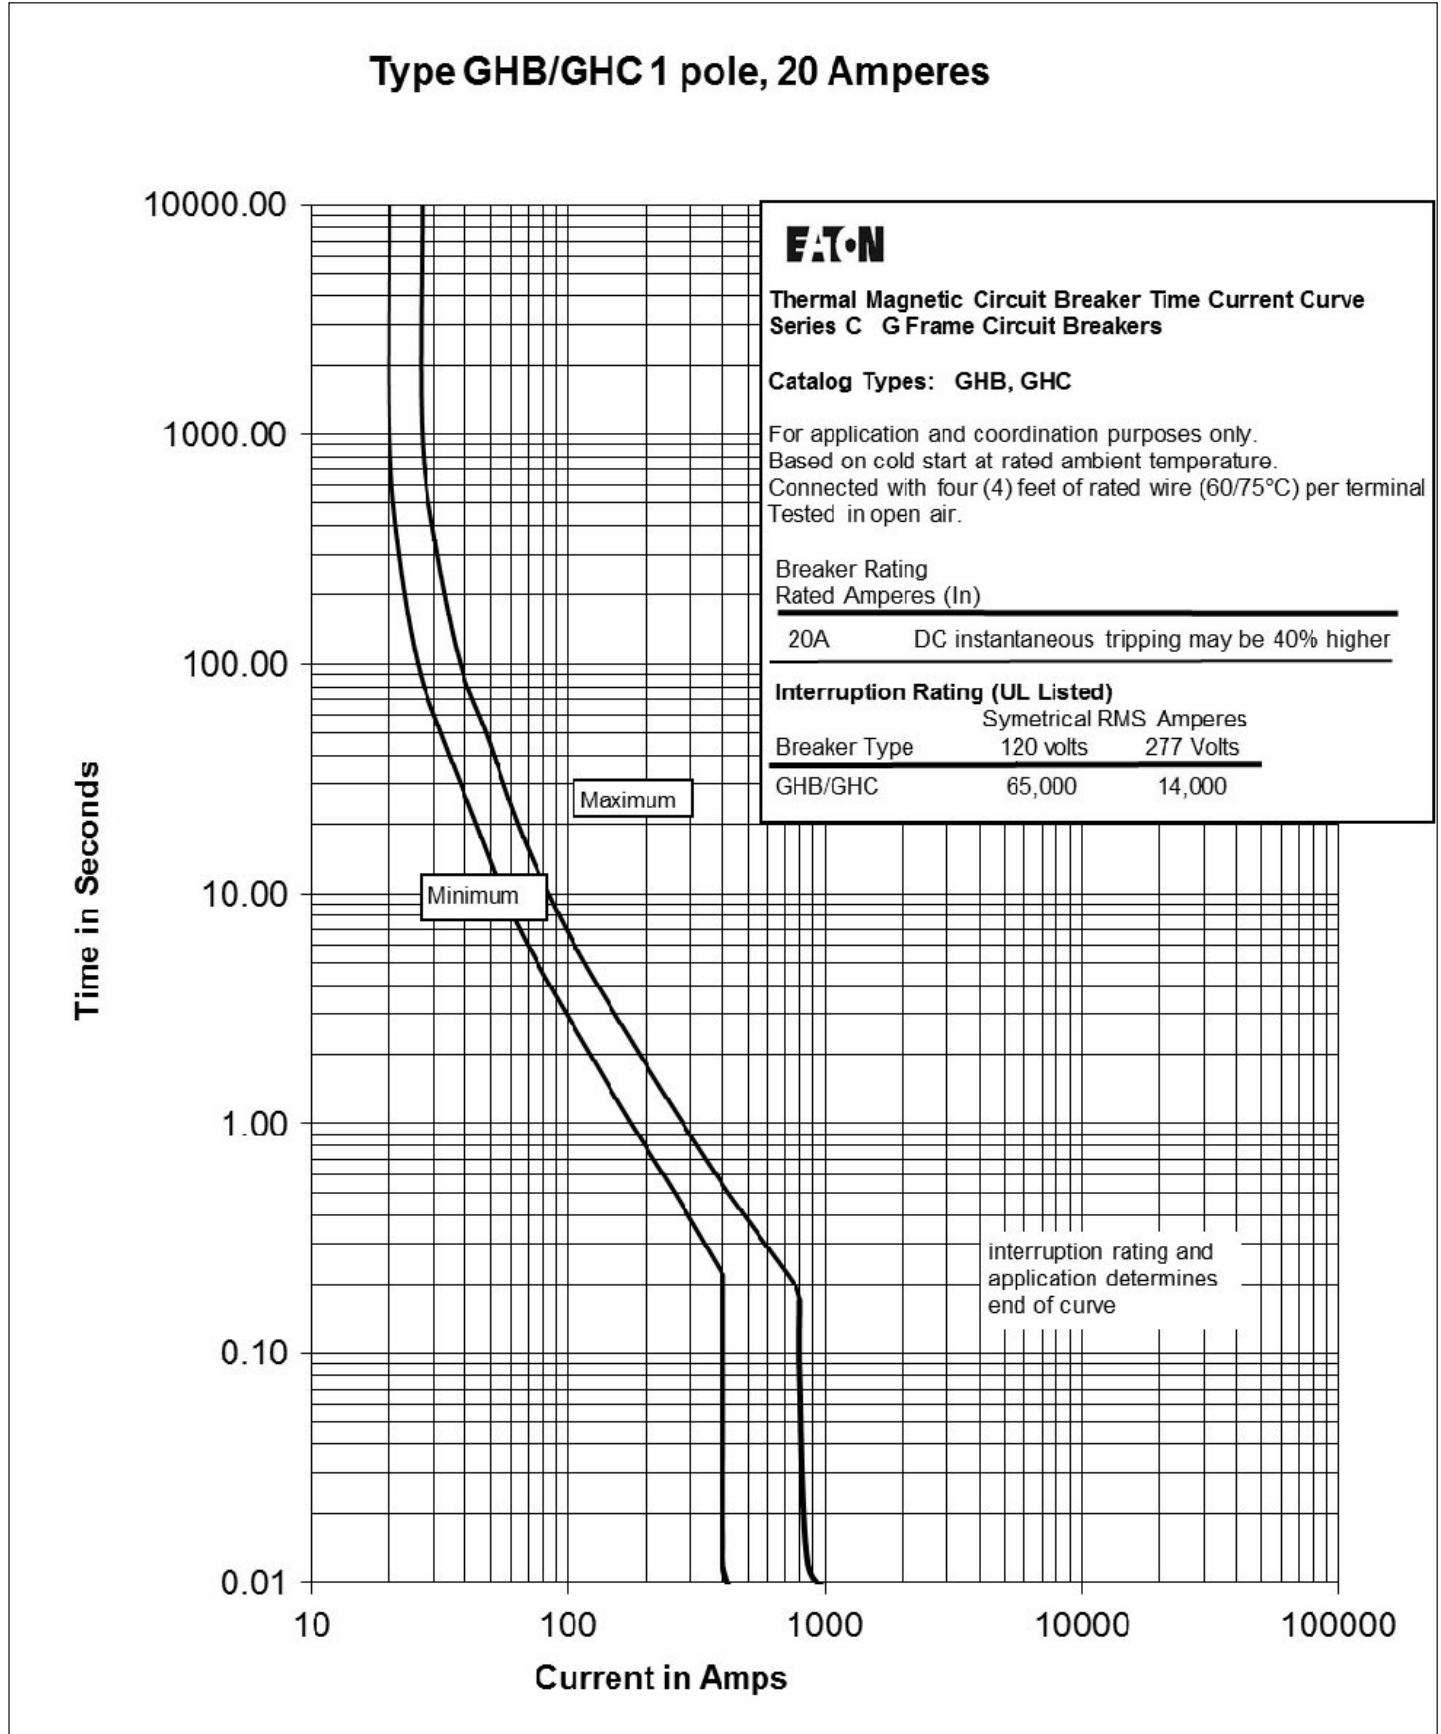

# Series C, G-frame time-current curves GHB and GHC single pole

## Contents

Description	Page
1. Types GHB/GHC 1 pole, 15 amps —Curve No. TC012016EN. ....	3
2. Types GHB/GHC 1 pole, 20 amps —Curve No. TC012017EN. ....	4
3. Types GHB/GHC 1 pole, 25 amps —Curve No. TC012018EN. ....	5
4. Types GHB/GHC 1 pole, 30 amps —Curve No. TC012019EN. ....	6
5. Types GHB/GHC 1 pole, 35 amps —Curve No. TC012020EN. ....	7
6. Types GHB/GHC 1 pole, 40 amps —Curve No. TC012021EN. ....	8
7. Types GHB/GHC 1 pole, 45 amps —Curve No. TC012022EN. ....	9
8. Types GHB/GHC 1 pole, 50 amps —Curve No. TC012023EN. ....	10
9. Types GHB/GHC 1 pole, 60 amps —Curve No. TC012024EN. ....	11
10. Types GHB/GHC 1 pole, 70 amps —Curve No. TC012025EN. ....	12
11. Types GHB/GHC 1 pole, 80 amps —Curve No. TC012026EN. ....	13
12. Types GHB/GHC 1 pole, 90 amps —Curve No. TC012027EN. ....	14
13. Types GHB/GHC 1 pole, 100 amps —Curve No. TC012028EN. ....	15

*Powering Business Worldwide*

**Curves**

Figure 1. Types GHB/GHC 1 pole, 15 amps — Curve No. TC012016EN.

Figure 2. Types GHB/GHC 1 pole, 20 amps –Curve No. TC012017EN.

Figure 3. Types GHB/GHC 1 pole, 25 amps —Curve No. TC012018EN.

Figure 4. Types GHB/GHC 1 pole, 30 amps – Curve No. TC012019EN.

Figure 5. Types GHB/GHC 1 pole, 35 amps —Curve No. TC012020EN.

Figure 6. Types GHB/GHC 1 pole, 40 amps —Curve No. C012021EN.

Figure 7. Types GHB/GHC 1 pole, 45 amps —Curve No. C012022EN.