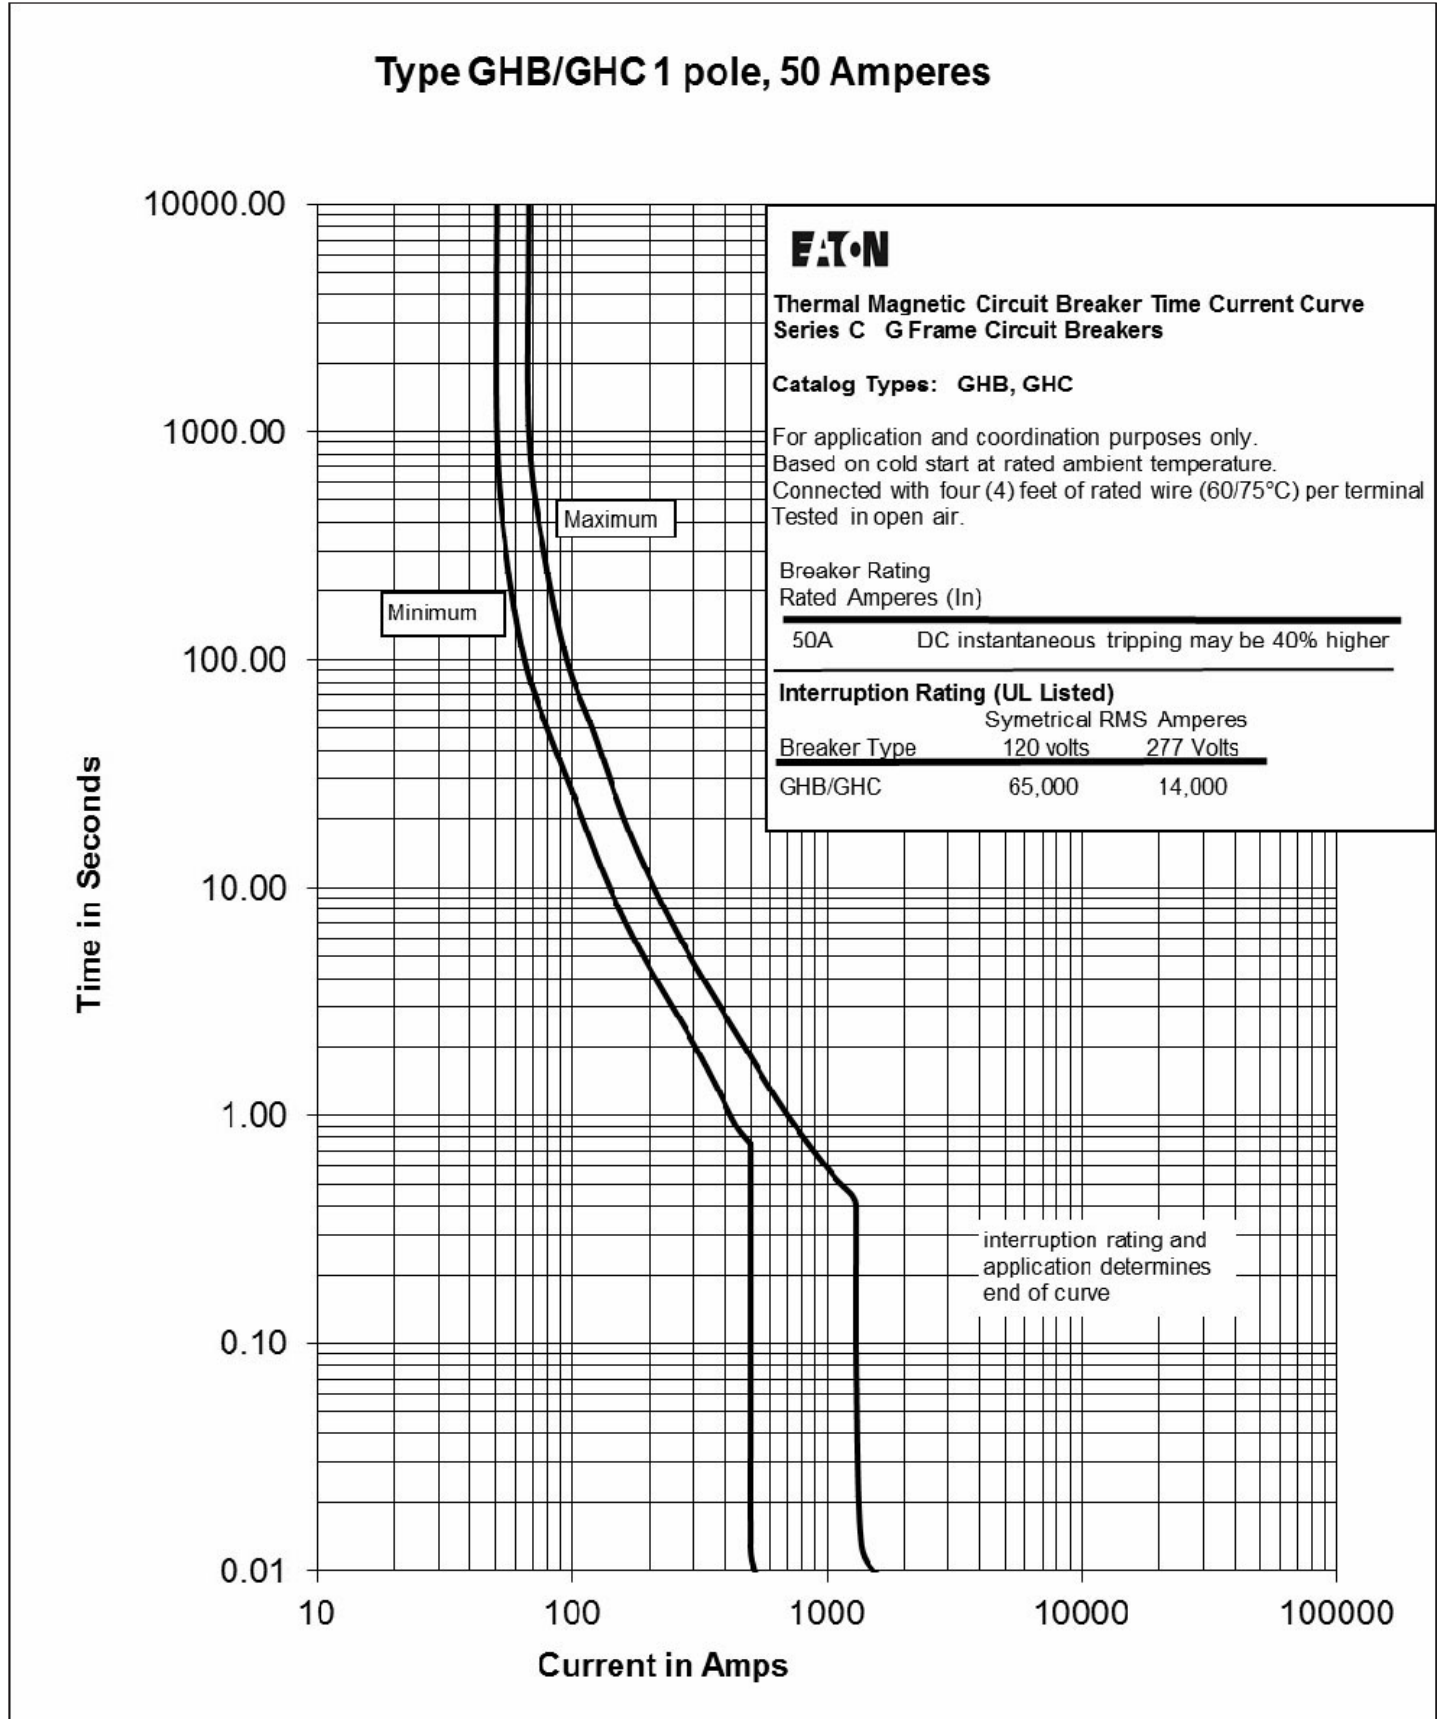

# Series C, G-frame time-current curves GHB and GHC single pole

*Powering Business Worldwide*

**Curves**

Figure 1. Types GHB/GHC 1 pole, 15 amps — Curve No. TC012016EN.

Figure 2. Types GHB/GHC 1 pole, 20 amps –Curve No. TC012017EN.

Figure 3. Types GHB/GHC 1 pole, 25 amps —Curve No. TC012018EN.

Figure 4. Types GHB/GHC 1 pole, 30 amps – Curve No. TC012019EN.

Figure 5. Types GHB/GHC 1 pole, 35 amps —Curve No. TC012020EN.

Figure 6. Types GHB/GHC 1 pole, 40 amps —Curve No. C012021EN.

Figure 7. Types GHB/GHC 1 pole, 45 amps —Curve No. C012022EN.

Figure 8. Types GHB/GHC 1 pole, 50 amps —Curve No. C012023EN..

Figure 9. Types GHB/GHC 1 pole, 60 amps – Curve No. C012024EN..

Figure 10. Types GHB/GHC 1 pole, 70 amps – Curve No. C012025EN..

Figure 11. Types GHB/GHC 1 pole, 80 amps —Curve No. C012026EN..