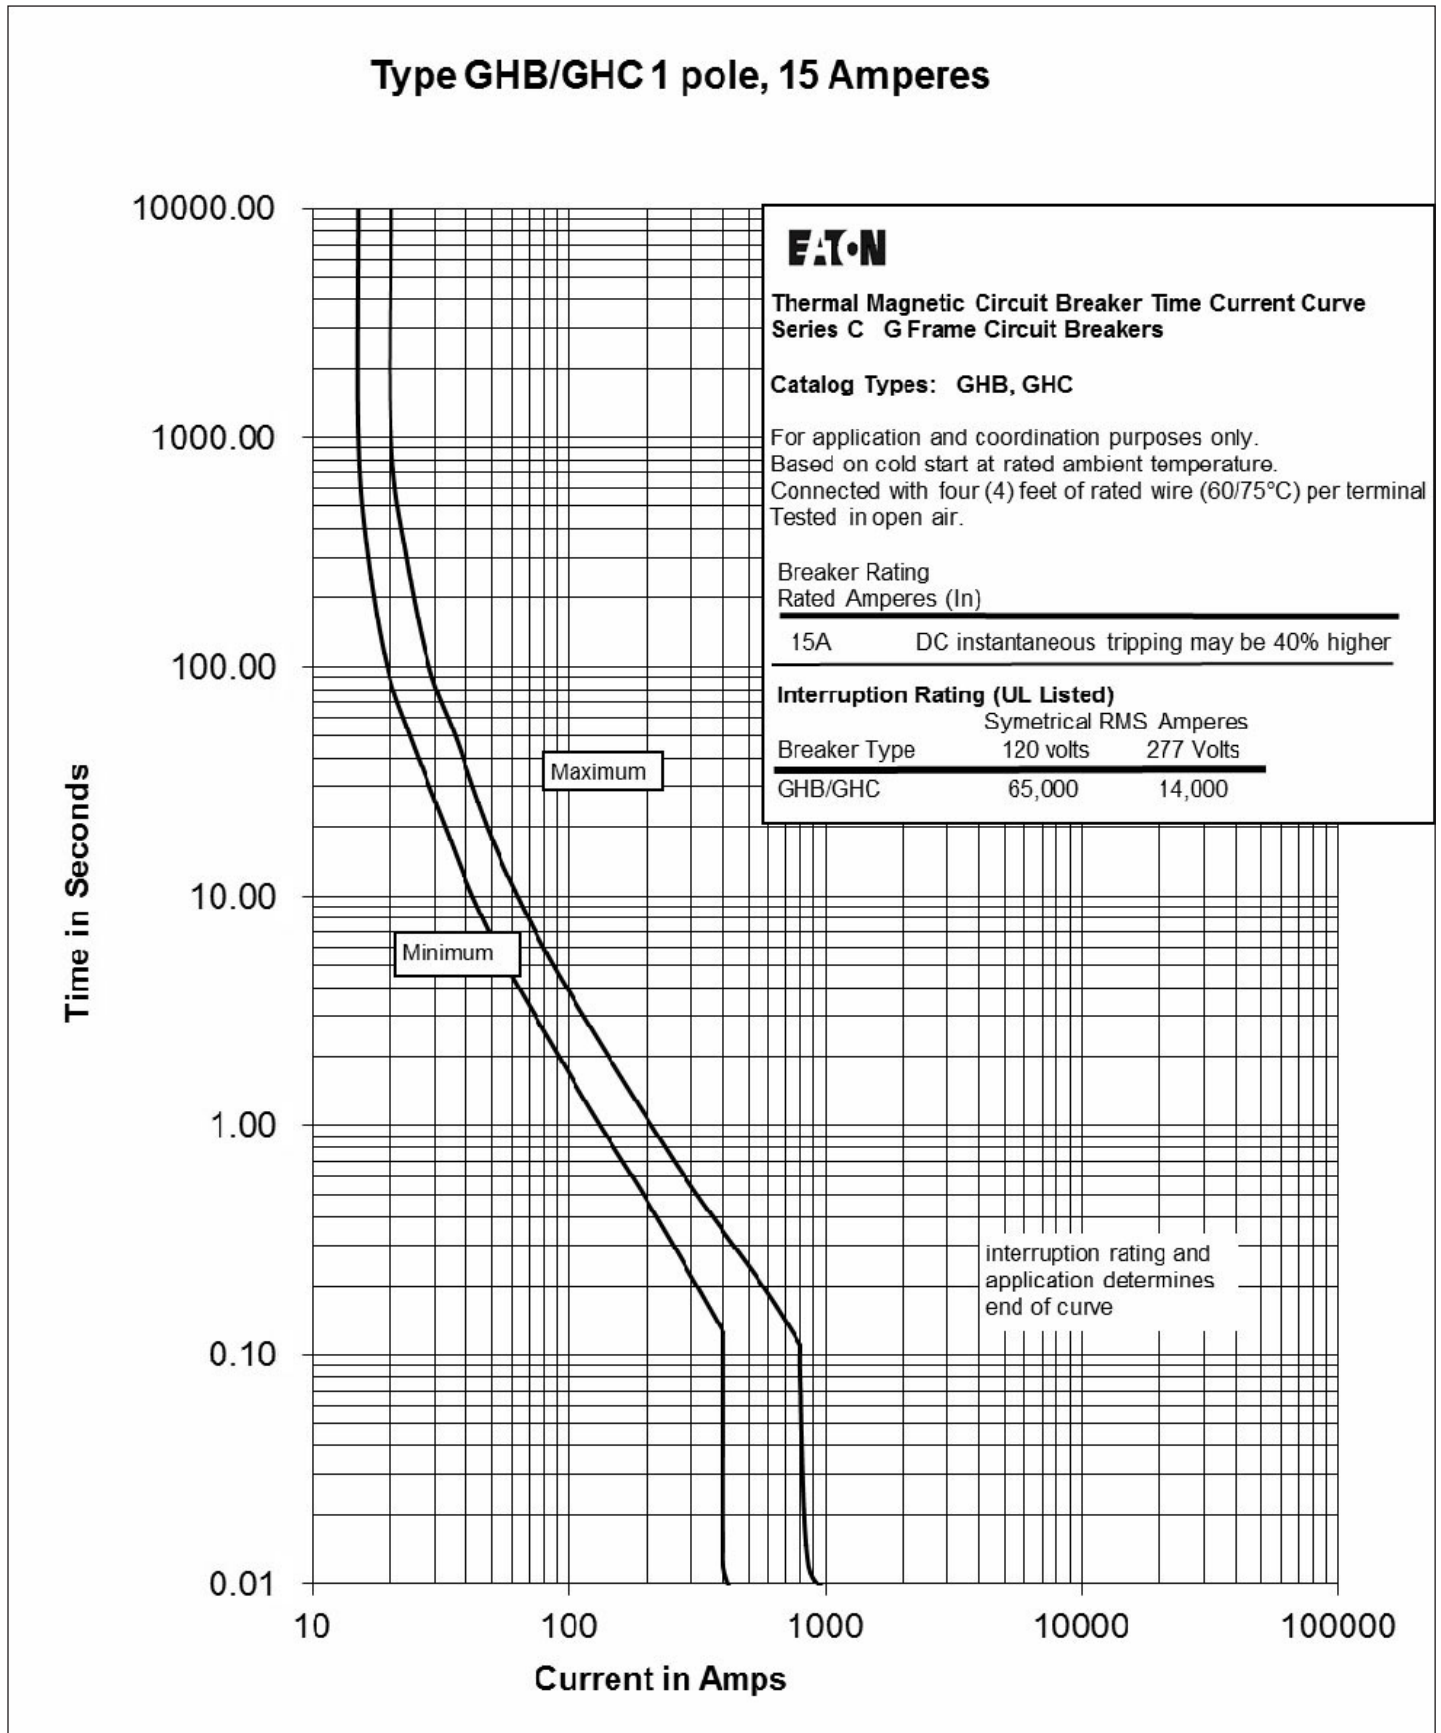

# Series C, G-frame time-current curves GHB and GHC single pole

## Contents

Description	Page
1. Types GHB/GHC 1 pole, 15 amps —Curve No. TC012016EN. ....	3
2. Types GHB/GHC 1 pole, 20 amps —Curve No. TC012017EN. ....	4
3. Types GHB/GHC 1 pole, 25 amps —Curve No. TC012018EN. ....	5
4. Types GHB/GHC 1 pole, 30 amps —Curve No. TC012019EN. ....	6
5. Types GHB/GHC 1 pole, 35 amps —Curve No. TC012020EN. ....	7
6. Types GHB/GHC 1 pole, 40 amps —Curve No. TC012021EN. ....	8
7. Types GHB/GHC 1 pole, 45 amps —Curve No. TC012022EN. ....	9
8. Types GHB/GHC 1 pole, 50 amps —Curve No. TC012023EN. ....	10
9. Types GHB/GHC 1 pole, 60 amps —Curve No. TC012024EN. ....	11
10. Types GHB/GHC 1 pole, 70 amps —Curve No. TC012025EN. ....	12
11. Types GHB/GHC 1 pole, 80 amps —Curve No. TC012026EN. ....	13
12. Types GHB/GHC 1 pole, 90 amps —Curve No. TC012027EN. ....	14
13. Types GHB/GHC 1 pole, 100 amps —Curve No. TC012028EN. ....	15

*Powering Business Worldwide*

**Curves**

Figure 1. Types GHB/GHC 1 pole, 15 amps — Curve No. TC012016EN.

Figure 2. Types GHB/GHC 1 pole, 20 amps –Curve No. TC012017EN.

Figure 3. Types GHB/GHC 1 pole, 25 amps —Curve No. TC012018EN.

Figure 4. Types GHB/GHC 1 pole, 30 amps – Curve No. TC012019EN.

Figure 5. Types GHB/GHC 1 pole, 35 amps —Curve No. TC012020EN.

Figure 6. Types GHB/GHC 1 pole, 40 amps —Curve No. C012021EN.

Figure 7. Types GHB/GHC 1 pole, 45 amps —Curve No. C012022EN.