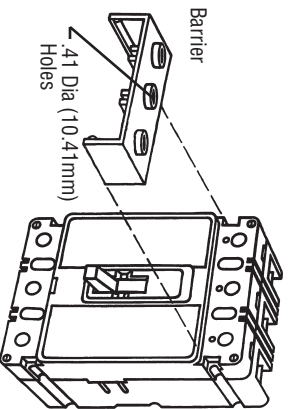

**Cutler-Hammer
PDGD
Pittsburgh, PA**
4210 873 H08

**Cutler-Hammer
Series C
Circuit Breaker
Accessory**

For F-Frame

Terminal End Cover 150 Amp - 3 Pole
Cat. No. TEC 2
Style No. **6637C88G03**
Quantity - 1

1. Instructions For Assembly:
2. Insert Barrier Into Grooves Provided On The Line End Of Breaker, Then Insert Cables Through End Cover Holes And Into The Breaker Terminals.
   - **WARNING** - Cable Insulation Must Extend Through Hole In Barrier To Obtain Proper Electrical Clearance.