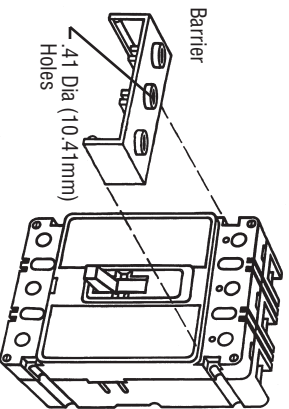

**Cutler-Hammer  
Series C  
Circuit Breaker  
Accessory**

**For F-Frame**

**Terminal End Cover 150 Amp - 3 Pole**  
Cat. No. TEC 2  
Style No. **6637C88G03**  
Quantity - 1

- Instructions For Assembly:
- Insert Barrier Into Grooves Provided On The Line End Of Breaker, Then Insert Cables Through End Cover Holes And Into The Breaker Terminals.
  - **WARNING** - Cable Insulation Must Extend Through Hole In Barrier To Obtain Proper Electrical Clearance.

**Cutler-Hammer  
PDGD  
Pittsburgh, PA**  
4210 873 H08

FILE = 4210B73H08/6637C88G03 BGART  
DATE = 07-31-98

**Cutler-Hammer  
Series C  
Circuit Breaker  
Accessory**

**For F-Frame**

**Terminal End Cover 150 Amp - 3 Pole**  
Cat. No. TEC 2  
Style No. **6637C88G03**  
Quantity - 1

- Instructions For Assembly:
- Insert Barrier Into Grooves Provided On The Line End Of Breaker, Then Insert Cables Through End Cover Holes And Into The Breaker Terminals.
  - **WARNING** - Cable Insulation Must Extend Through Hole In Barrier To Obtain Proper Electrical Clearance.

**Cutler-Hammer  
PDGD  
Pittsburgh, PA**  
4210 873 H08

**Cutler-Hammer  
Series C  
Circuit Breaker  
Accessory**

**For F-Frame**

**Terminal End Cover 150 Amp - 3 Pole**  
Cat. No. TEC 2  
Style No. **6637C88G03**  
Quantity - 1