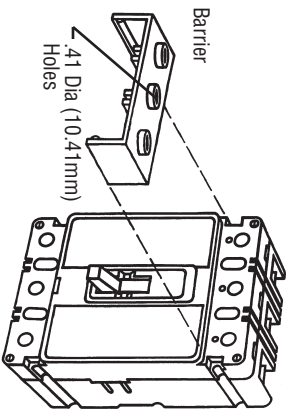

**Cutler-Hammer  
Series C  
Circuit Breaker  
Accessory**

**For F-Frame**

**Terminal End Cover 150 Amp - 3 Pole**  
Cat. No. TEC 2  
Style No. **6637C88G03**  
Quantity - 1

- Instructions For Assembly:
- Insert Barrier Into Grooves Provided On The Line End Of Breaker, Then Insert Cables Through End Cover Holes And Into The Breaker Terminals.
  - **WARNING** - Cable Insulation Must Extend Through Hole In Barrier To Obtain Proper Electrical Clearance.

**Cutler-Hammer  
PDGD  
Pittsburgh, PA**  
4210 873 H08

FILE = 4210B73H08/6637C88G03 BGART  
DATE = 07-31-98

**Cutler-Hammer  
Series C  
Circuit Breaker  
Accessory**

**For F-Frame**

**Terminal End Cover 150 Amp - 3 Pole**  
Cat. No. TEC 2  
Style No. **6637C88G03**  
Quantity - 1

- Instructions For Assembly:
- Insert Barrier Into Grooves Provided On The Line End Of Breaker, Then Insert Cables Through End Cover Holes And Into The Breaker Terminals.
  - **WARNING** - Cable Insulation Must Extend Through Hole In Barrier To Obtain Proper Electrical Clearance.

**Cutler-Hammer  
PDGD  
Pittsburgh, PA**  
4210 873 H08

**Cutler-Hammer  
Series C  
Circuit Breaker  
Accessory**

**For F-Frame**

**Terminal End Cover 150 Amp - 3 Pole**  
Cat. No. TEC 2  
Style No. **6637C88G03**  
Quantity - 1