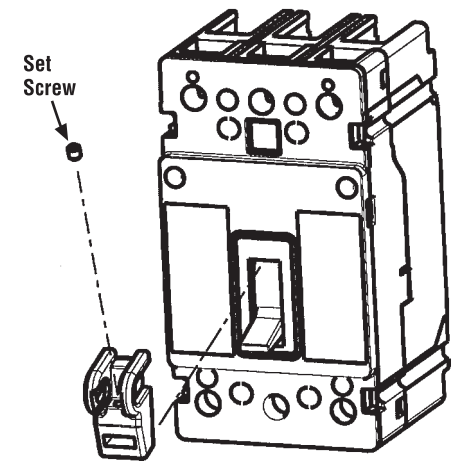

Power Defense™

Circuit Breaker Accessory

For PDG1 Frame

IL012179EN H01

PDG1 Padlockable Handle Block OFF Only
Cat. No. PDG1XPHBOFF
Style No. 66A1591G10
Quantity - 1

Circuit Breaker To Be Locked "OFF".
Instructions For Assembly -
• Place Block Over Handle & Secure With Set Screw.

+

Power Defense™

Circuit Breaker Accessory

For PDG1 Frame

IL012179EN H01

PDG1 Padlockable Handle Block OFF Only
Cat. No. PDG1XPHBOFF
Style No. 66A1591G10
Quantity - 1

Circuit Breaker To Be Locked "OFF".
Instructions For Assembly -
• Place Block Over Handle & Secure With Set Screw.