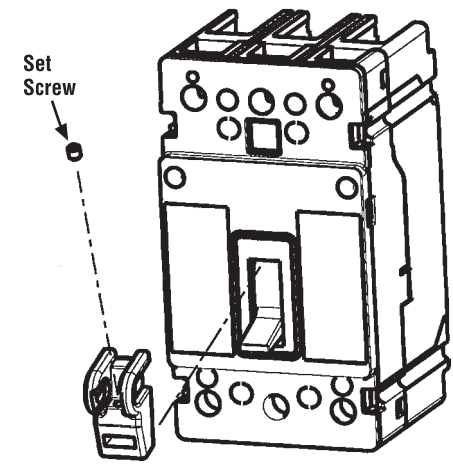

Power Defense™

Circuit Breaker Accessory

For PDG1 Frame

IL012179EN H01

PDG1 Padlockable Handle Block OFF Only
Cat. No. PDG1XPHBOFF
Style No. 66A1591G10
Quantity - 1

Circuit Breaker To Be Locked "OFF".
Instructions For Assembly -
• Place Block Over Handle & Secure With Set Screw.

+

Power Defense™

Circuit Breaker Accessory

For PDG1 Frame

IL012179EN H01

PDG1 Padlockable Handle Block OFF Only
Cat. No. PDG1XPHBOFF
Style No. 66A1591G10
Quantity - 1

Circuit Breaker To Be Locked "OFF".
Instructions For Assembly -
• Place Block Over Handle & Secure With Set Screw.