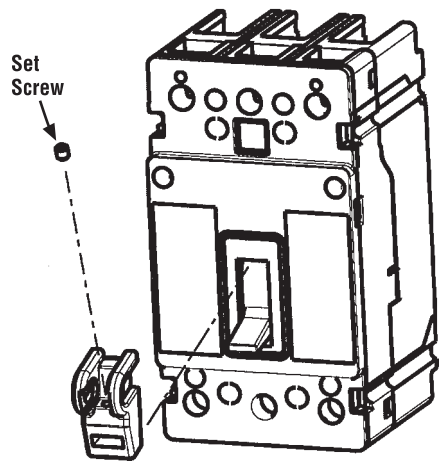

Power Defense™

Circuit Breaker Accessory

For PDG1 Frame

IL012179EN H01

PDG1 Padlockable Handle Block OFF Only
Cat. No. PDG1XPHBOFF
Style No. 66A1591G10
Quantity - 1

Circuit Breaker To Be Locked "OFF".
Instructions For Assembly -
• Place Block Over Handle & Secure With Set Screw.

+

Power Defense™

Circuit Breaker Accessory

For PDG1 Frame

IL012179EN H01

PDG1 Padlockable Handle Block OFF Only
Cat. No. PDG1XPHBOFF
Style No. 66A1591G10
Quantity - 1

Circuit Breaker To Be Locked "OFF".
Instructions For Assembly -
• Place Block Over Handle & Secure With Set Screw.