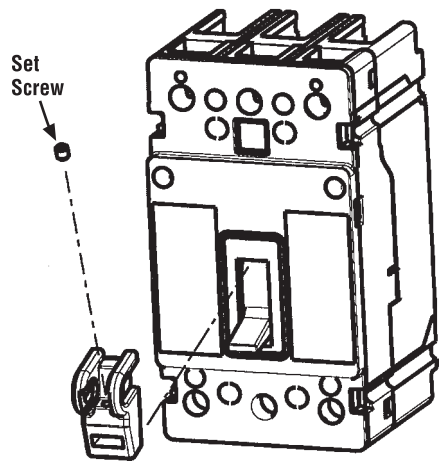

Power Defense™

Circuit Breaker Accessory

For PDG1 Frame

IL012179EN H01

PDG1 Padlockable Handle Block OFF Only
Cat. No. PDG1XPHBOFF
Style No. 66A1591G10
Quantity - 1

Circuit Breaker To Be Locked "OFF".
Instructions For Assembly -
• Place Block Over Handle & Secure With Set Screw.

+

Power Defense™

Circuit Breaker Accessory

For PDG1 Frame

IL012179EN H01

PDG1 Padlockable Handle Block OFF Only
Cat. No. PDG1XPHBOFF
Style No. 66A1591G10
Quantity - 1

Circuit Breaker To Be Locked "OFF".
Instructions For Assembly -
• Place Block Over Handle & Secure With Set Screw.