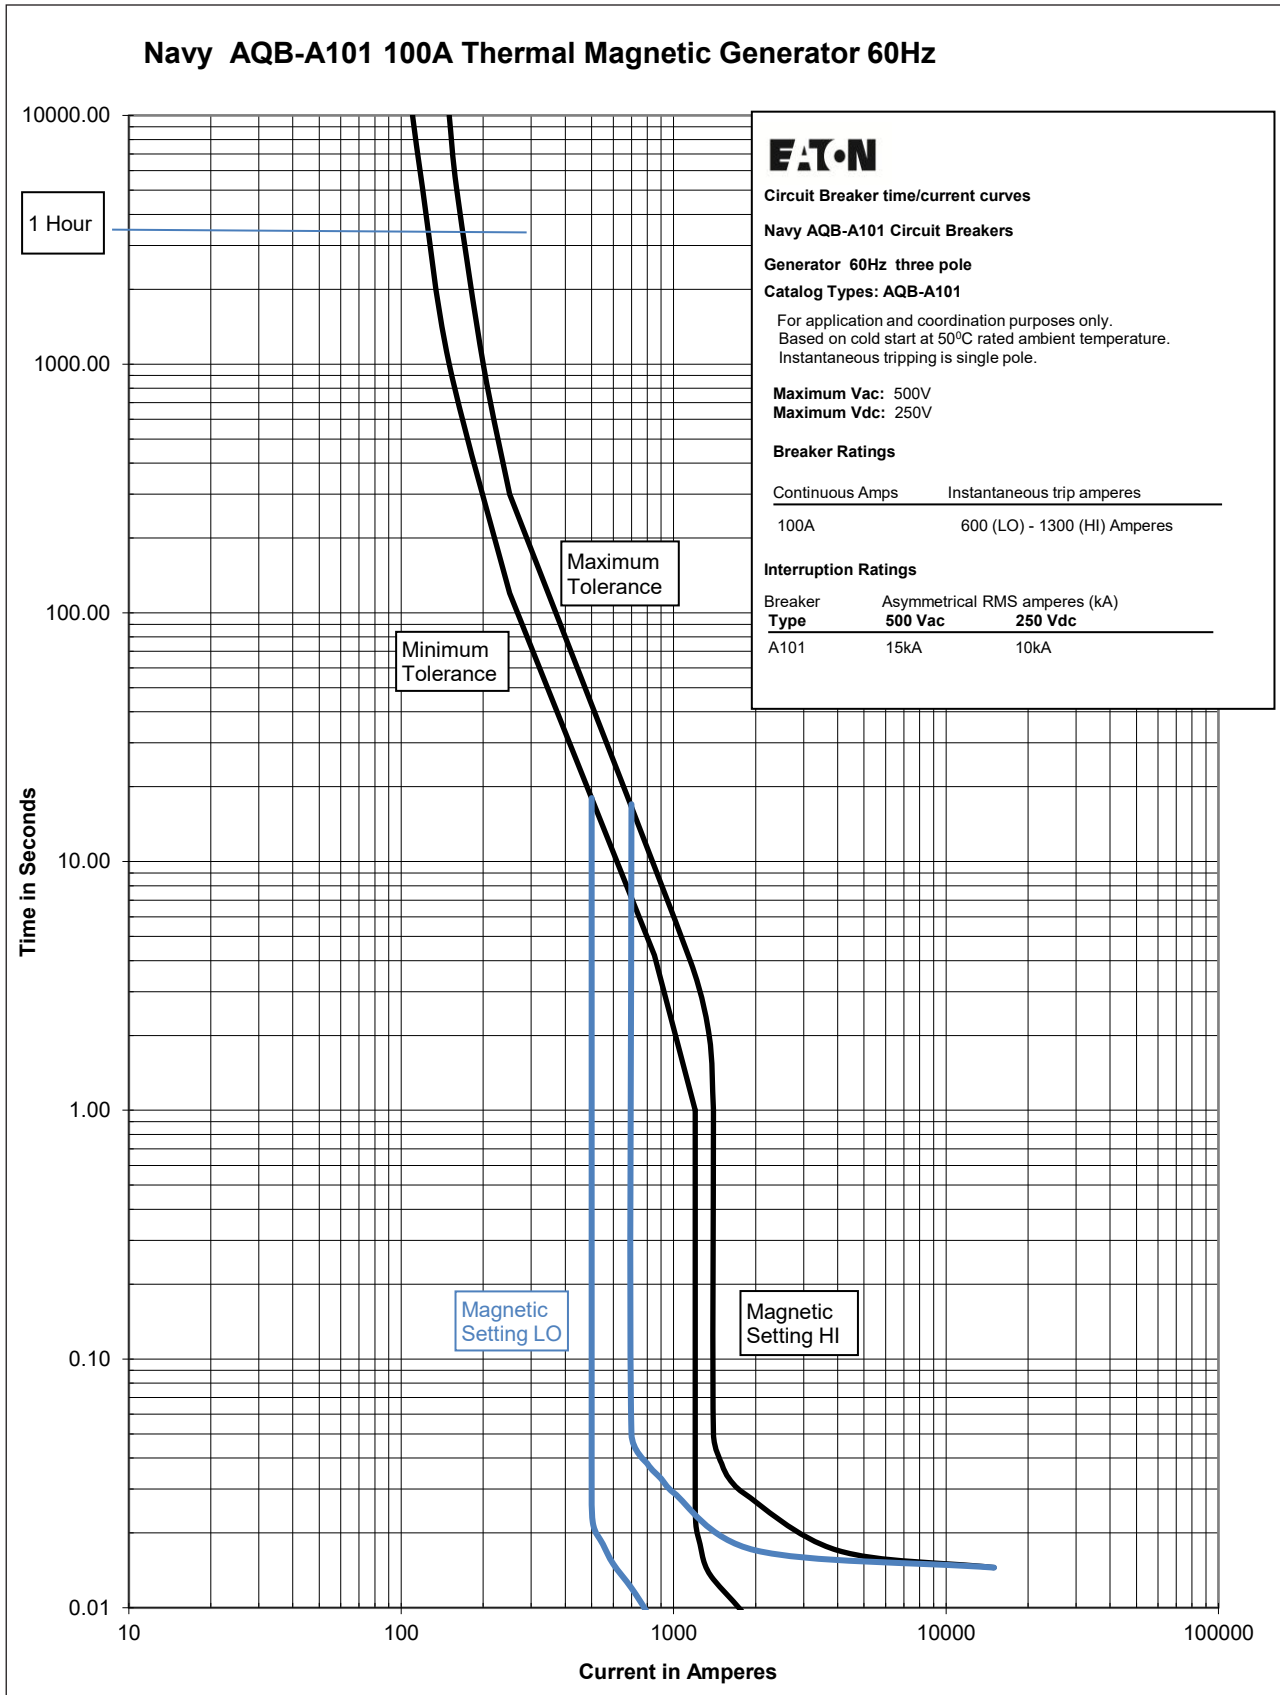

Time current curves Navy MCCB circuit breakers AQB-A101 thermal-magnetic

Contents

Description	Page
Revision notes:	2
Thermal magnetic trip unit curves standard 60 Hz	
1. Thermal magnetic 15A	Curve no. TC012036EN 3
2. Thermal magnetic 25A	Curve no. TC012037EN 4
3. Thermal magnetic 50A	Curve no. TC012038EN 5
4. Thermal magnetic 75A	Curve no. TC012039EN 6
5. Thermal magnetic 100A	Curve no. TC012040EN 7
6. Thermal magnetic 100A Generator	Curve no. TC012041EN 8
Thermal magnetic trip unit curves 400 Hz	
7. Thermal magnetic 15A	Curve no. TC012042EN 9
8. Thermal magnetic 25A	Curve no. TC012043EN 10
9. Thermal magnetic 50A	Curve no. TC012044EN 11
10. Thermal magnetic 75A	Curve no. TC012045EN 12
11. Thermal magnetic 100A	Curve no. TC012046EN 13
12. Thermal magnetic 100A Generator	Curve no. TC012047EN 14

Curve number TC012039EN

September 2017.

Figure 5. AQB-A101 100A 60 Hz

Curve number TC012040EN

September 2017.

Figure 6. AQB-A101 100A generator 60 Hz

Curve number TC012041EN

September 2017.