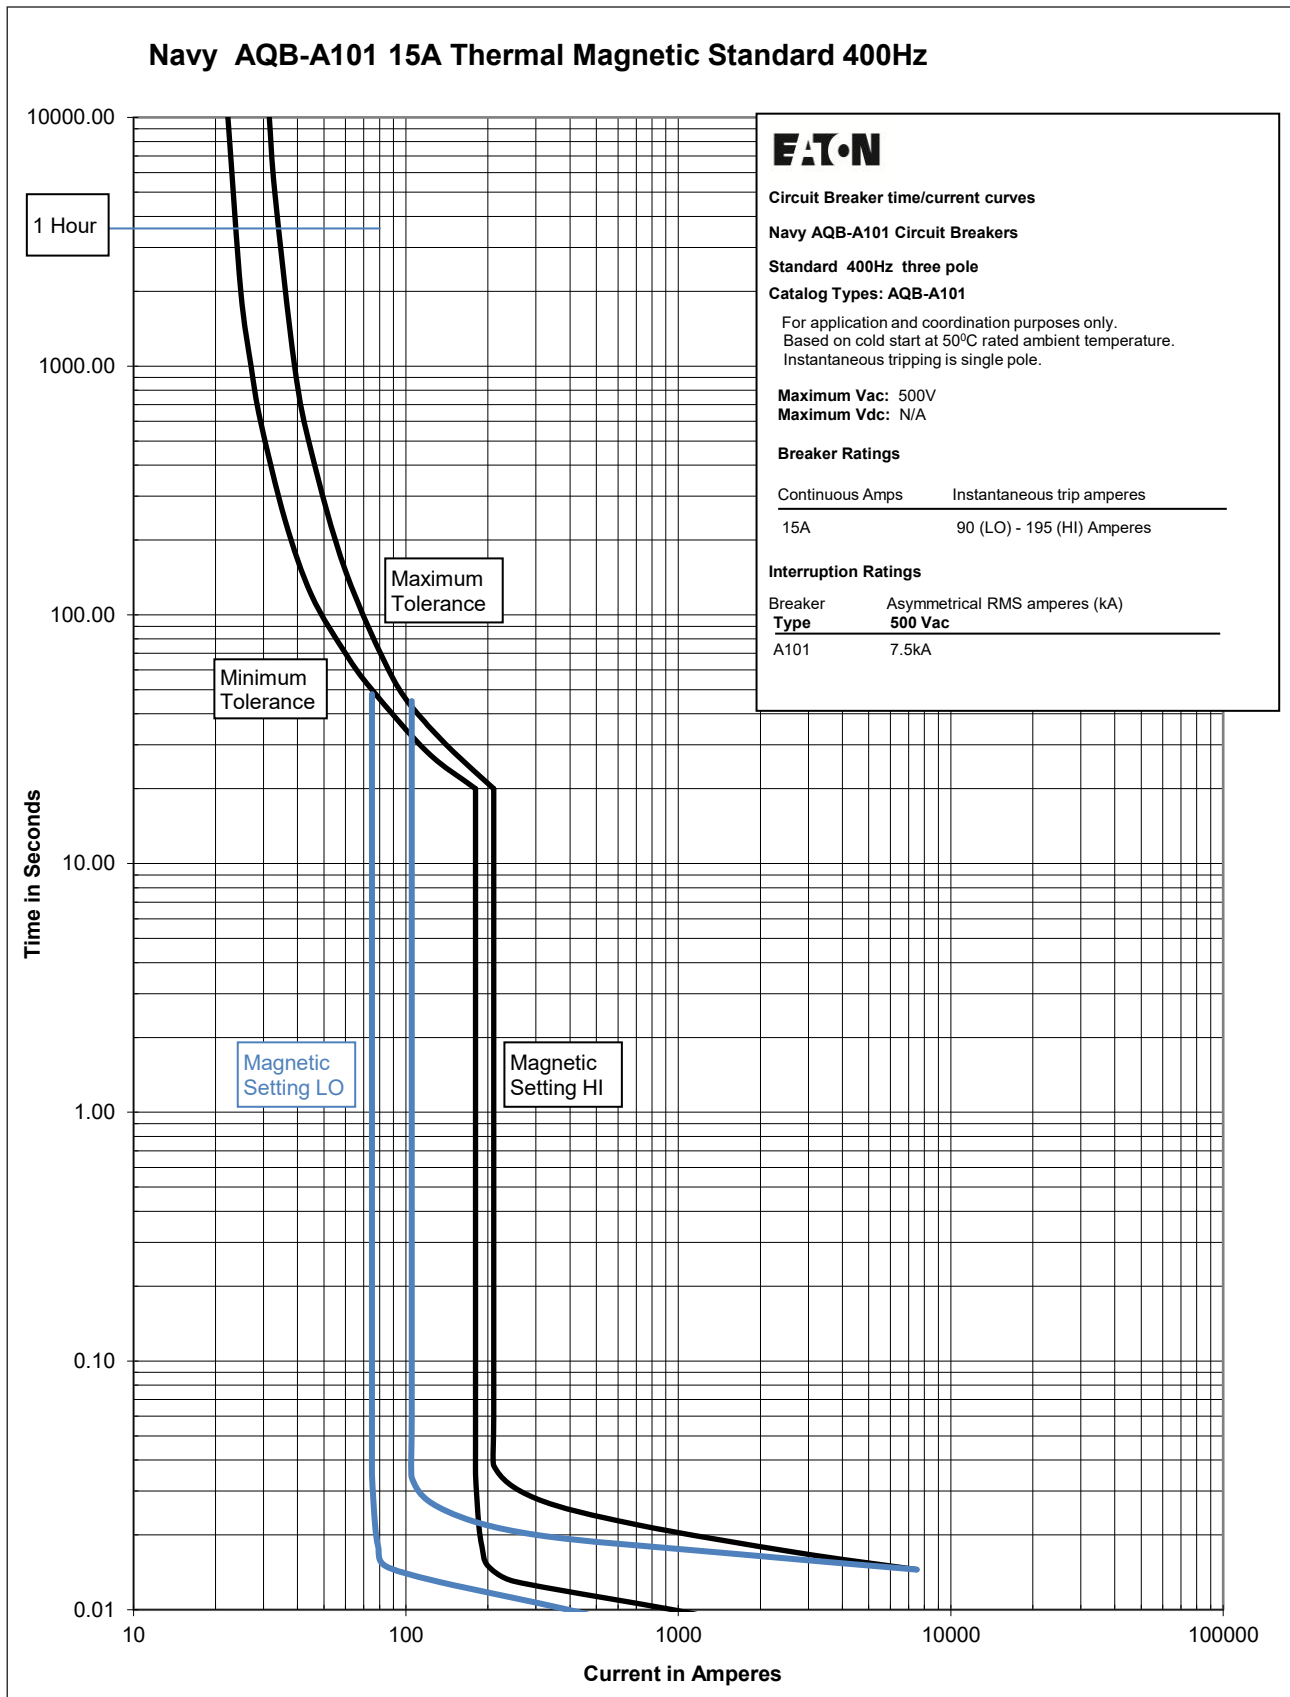

Time current curves Navy MCCB circuit breakers AQB-A101 thermal-magnetic

Contents

Description	Page
Revision notes:	2
Thermal magnetic trip unit curves standard 60 Hz	
1. Thermal magnetic 15A	Curve no. TC012036EN 3
2. Thermal magnetic 25A	Curve no. TC012037EN 4
3. Thermal magnetic 50A	Curve no. TC012038EN 5
4. Thermal magnetic 75A	Curve no. TC012039EN 6
5. Thermal magnetic 100A	Curve no. TC012040EN 7
6. Thermal magnetic 100A Generator	Curve no. TC012041EN 8
Thermal magnetic trip unit curves 400 Hz	
7. Thermal magnetic 15A	Curve no. TC012042EN 9
8. Thermal magnetic 25A	Curve no. TC012043EN 10
9. Thermal magnetic 50A	Curve no. TC012044EN 11
10. Thermal magnetic 75A	Curve no. TC012045EN 12
11. Thermal magnetic 100A	Curve no. TC012046EN 13
12. Thermal magnetic 100A Generator	Curve no. TC012047EN 14

Curve number TC012039EN

September 2017.

Figure 5. AQB-A101 100A 60 Hz

Curve number TC012040EN

September 2017.

Figure 6. AQB-A101 100A generator 60 Hz

Curve number TC012041EN

September 2017.