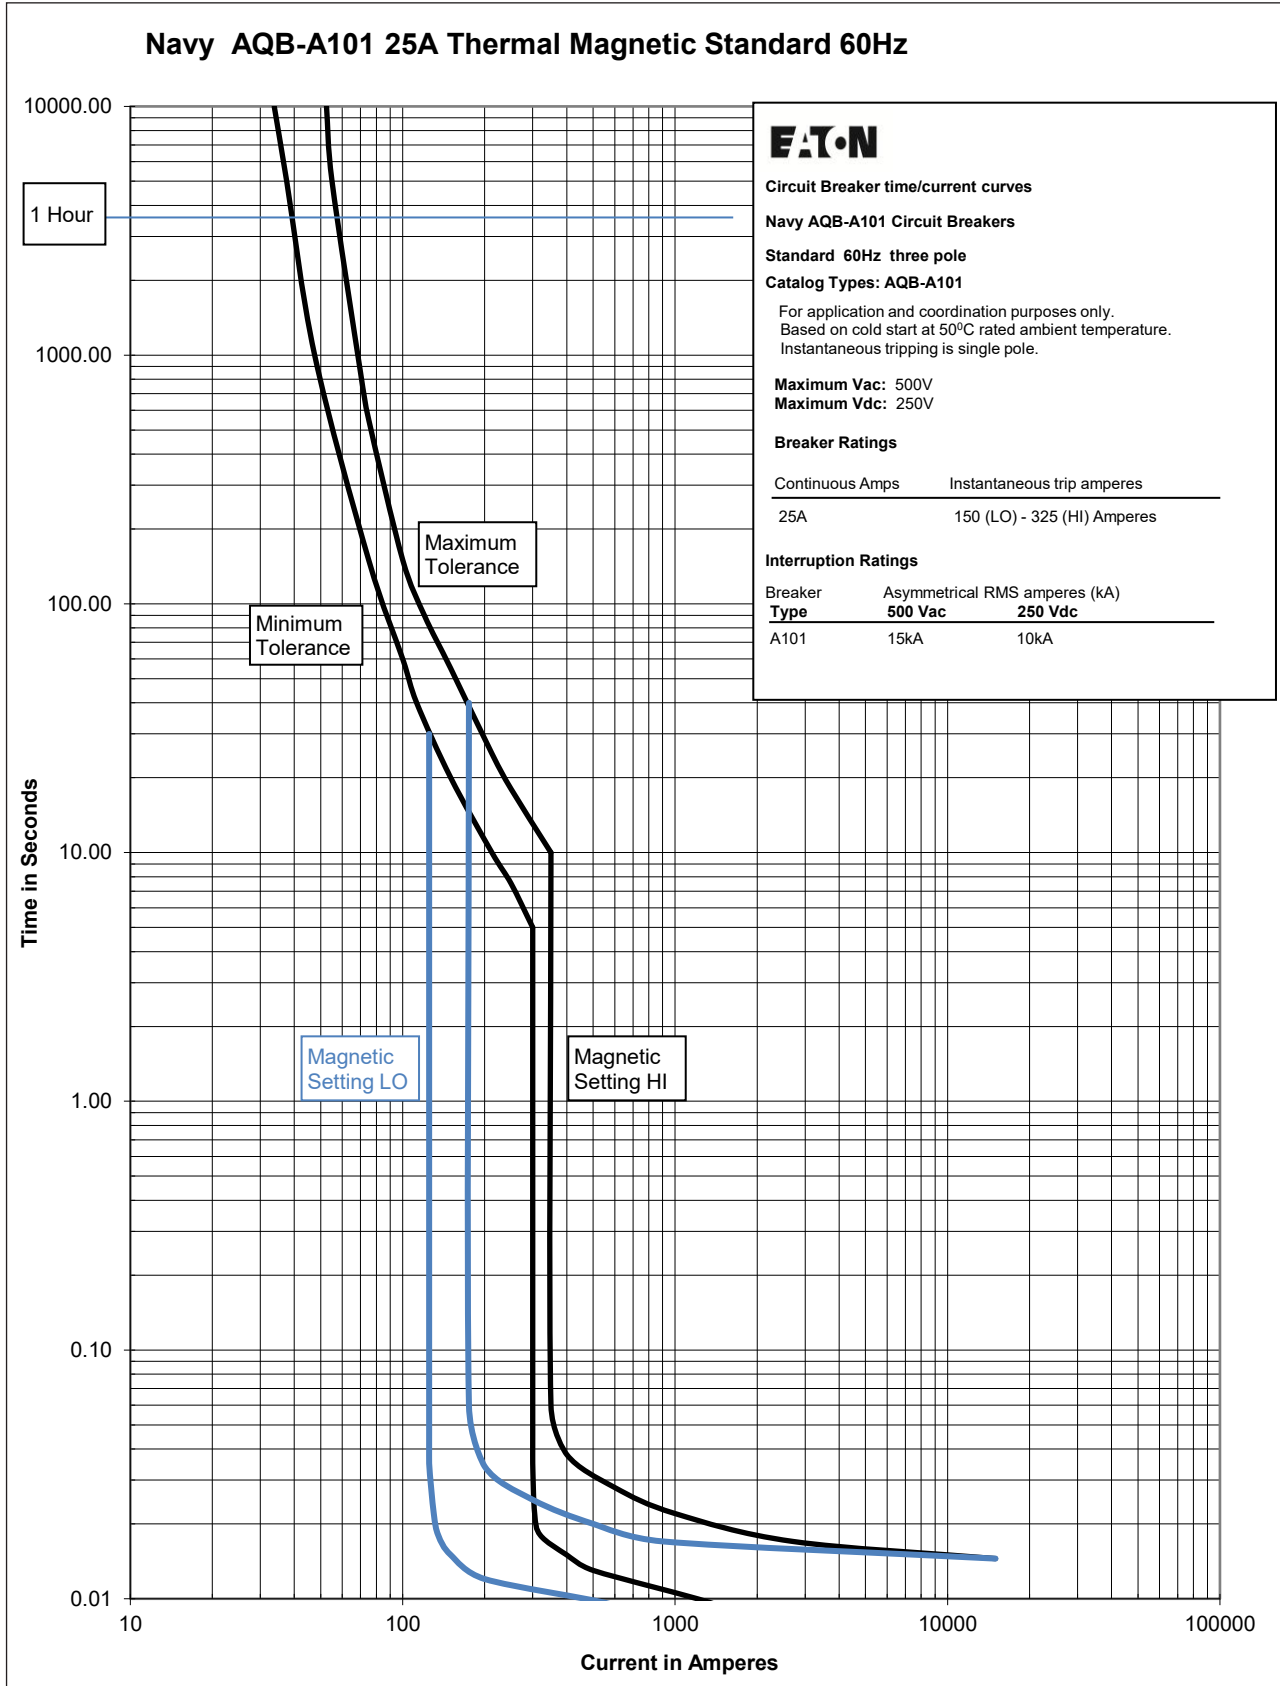

Time current curves Navy MCCB circuit breakers AQB-A101 thermal-magnetic

Contents

Description	Page
Revision notes:	2
Thermal magnetic trip unit curves standard 60 Hz	
1. Thermal magnetic 15A	Curve no. TC012036EN 3
2. Thermal magnetic 25A	Curve no. TC012037EN 4
3. Thermal magnetic 50A	Curve no. TC012038EN 5
4. Thermal magnetic 75A	Curve no. TC012039EN 6
5. Thermal magnetic 100A	Curve no. TC012040EN 7
6. Thermal magnetic 100A Generator	Curve no. TC012041EN 8
Thermal magnetic trip unit curves 400 Hz	
7. Thermal magnetic 15A	Curve no. TC012042EN 9
8. Thermal magnetic 25A	Curve no. TC012043EN 10
9. Thermal magnetic 50A	Curve no. TC012044EN 11
10. Thermal magnetic 75A	Curve no. TC012045EN 12
11. Thermal magnetic 100A	Curve no. TC012046EN 13
12. Thermal magnetic 100A Generator	Curve no. TC012047EN 14

September 2017.

Figure 2. AQB-A101 25A 60 Hz

Curve number TC012037EN

September 2017.

Figure 3. AQB-A101 50A 60 Hz

Curve number TC012038EN

September 2017.

Figure 4. AQB-A101 75A 60 Hz

Curve number TC012039EN

September 2017.

Figure 5. AQB-A101 100A 60 Hz

Curve number TC012040EN

September 2017.

Figure 6. AQB-A101 100A generator 60 Hz

Curve number TC012041EN

September 2017.