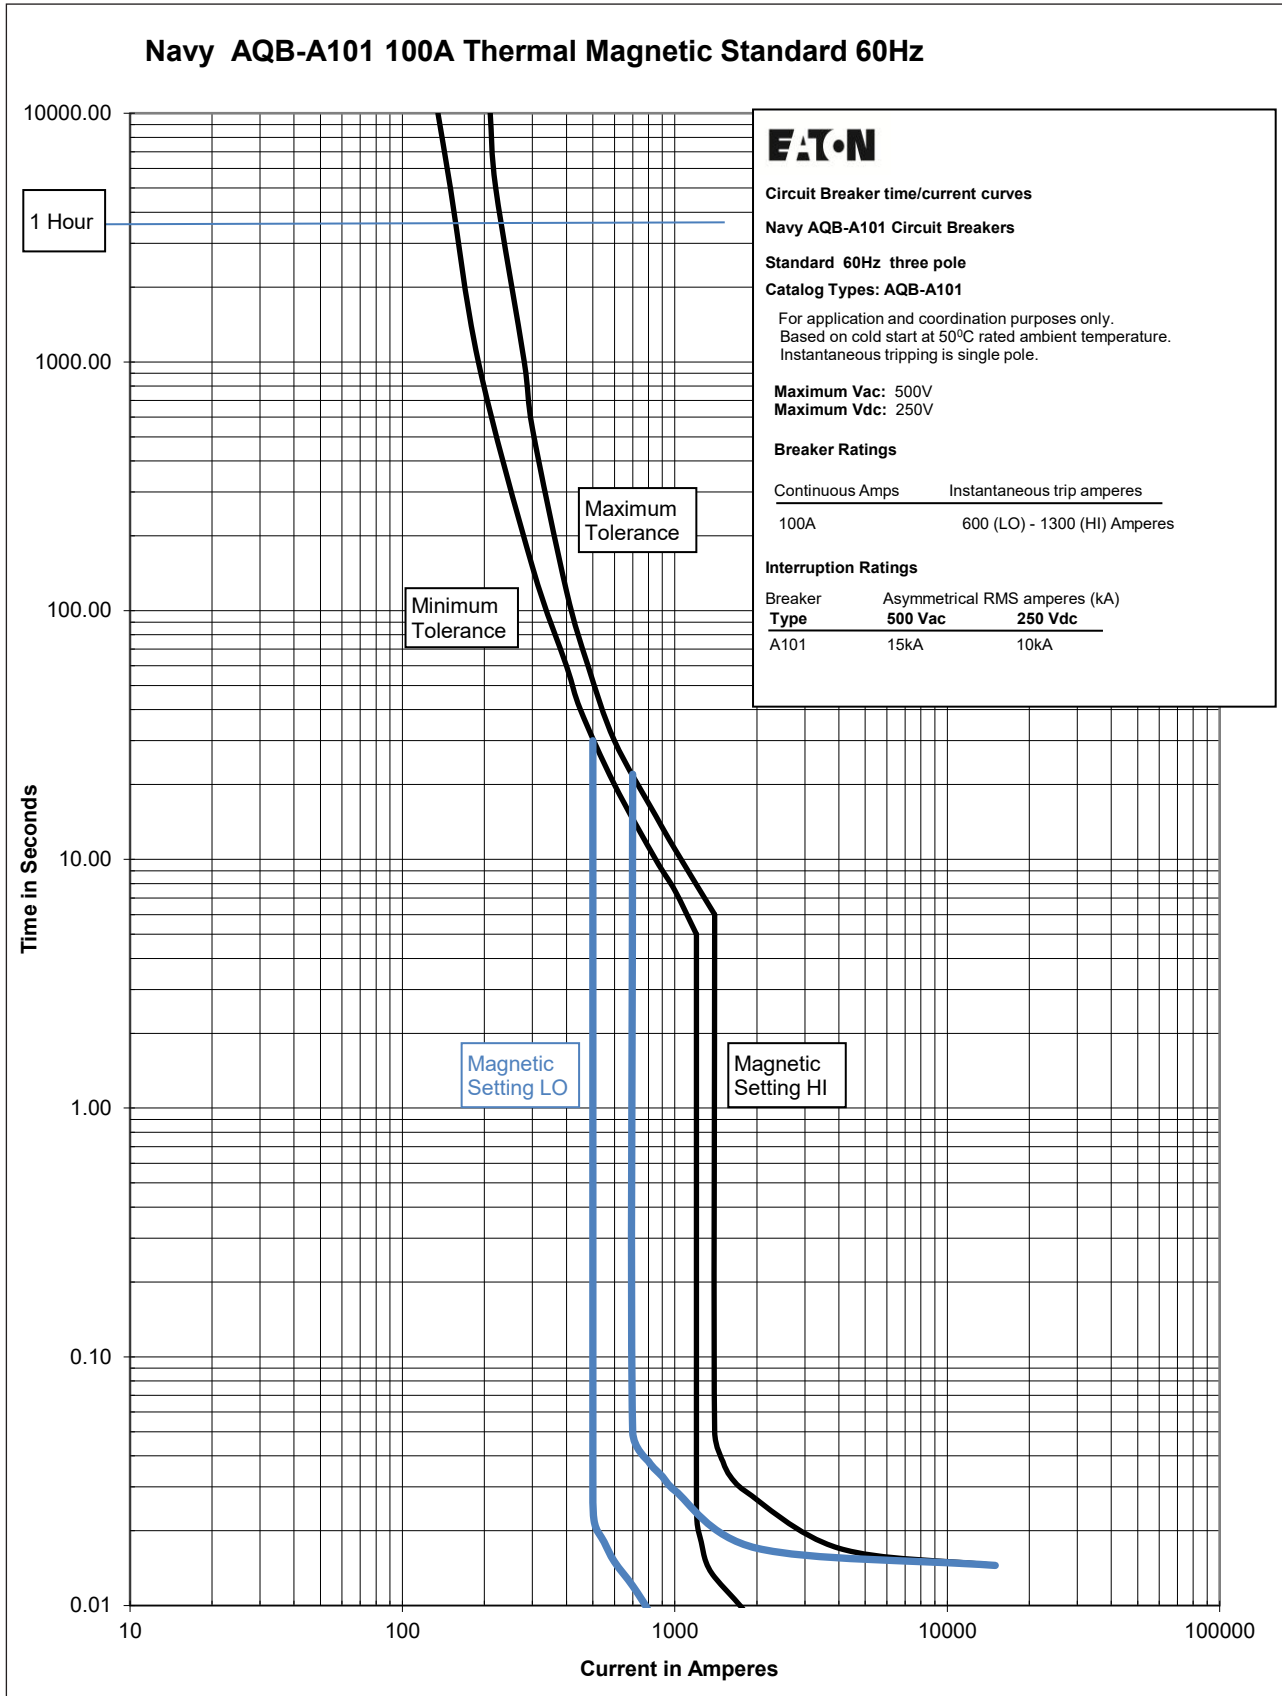

Time current curves Navy MCCB circuit breakers AQB-A101 thermal-magnetic

Contents

Description	Page
Revision notes:	2
Thermal magnetic trip unit curves standard 60 Hz	
1. Thermal magnetic 15A	Curve no. TC012036EN 3
2. Thermal magnetic 25A	Curve no. TC012037EN 4
3. Thermal magnetic 50A	Curve no. TC012038EN 5
4. Thermal magnetic 75A	Curve no. TC012039EN 6
5. Thermal magnetic 100A	Curve no. TC012040EN 7
6. Thermal magnetic 100A Generator	Curve no. TC012041EN 8
Thermal magnetic trip unit curves 400 Hz	
7. Thermal magnetic 15A	Curve no. TC012042EN 9
8. Thermal magnetic 25A	Curve no. TC012043EN 10
9. Thermal magnetic 50A	Curve no. TC012044EN 11
10. Thermal magnetic 75A	Curve no. TC012045EN 12
11. Thermal magnetic 100A	Curve no. TC012046EN 13
12. Thermal magnetic 100A Generator	Curve no. TC012047EN 14

Curve number TC012039EN

September 2017.

Figure 5. AQB-A101 100A 60 Hz

Curve number TC012040EN

September 2017.

Figure 6. AQB-A101 100A generator 60 Hz

Curve number TC012041EN

September 2017.

Figure 7. AQB-A101 15A 400 Hz

Curve number TC012042EN

September 2017.

Figure 8. AQB-A101 25A 400 Hz

Curve number TC012043EN

September 2017.

Figure 9. AQB-A101 50A 400 Hz

Curve number TC012044EN