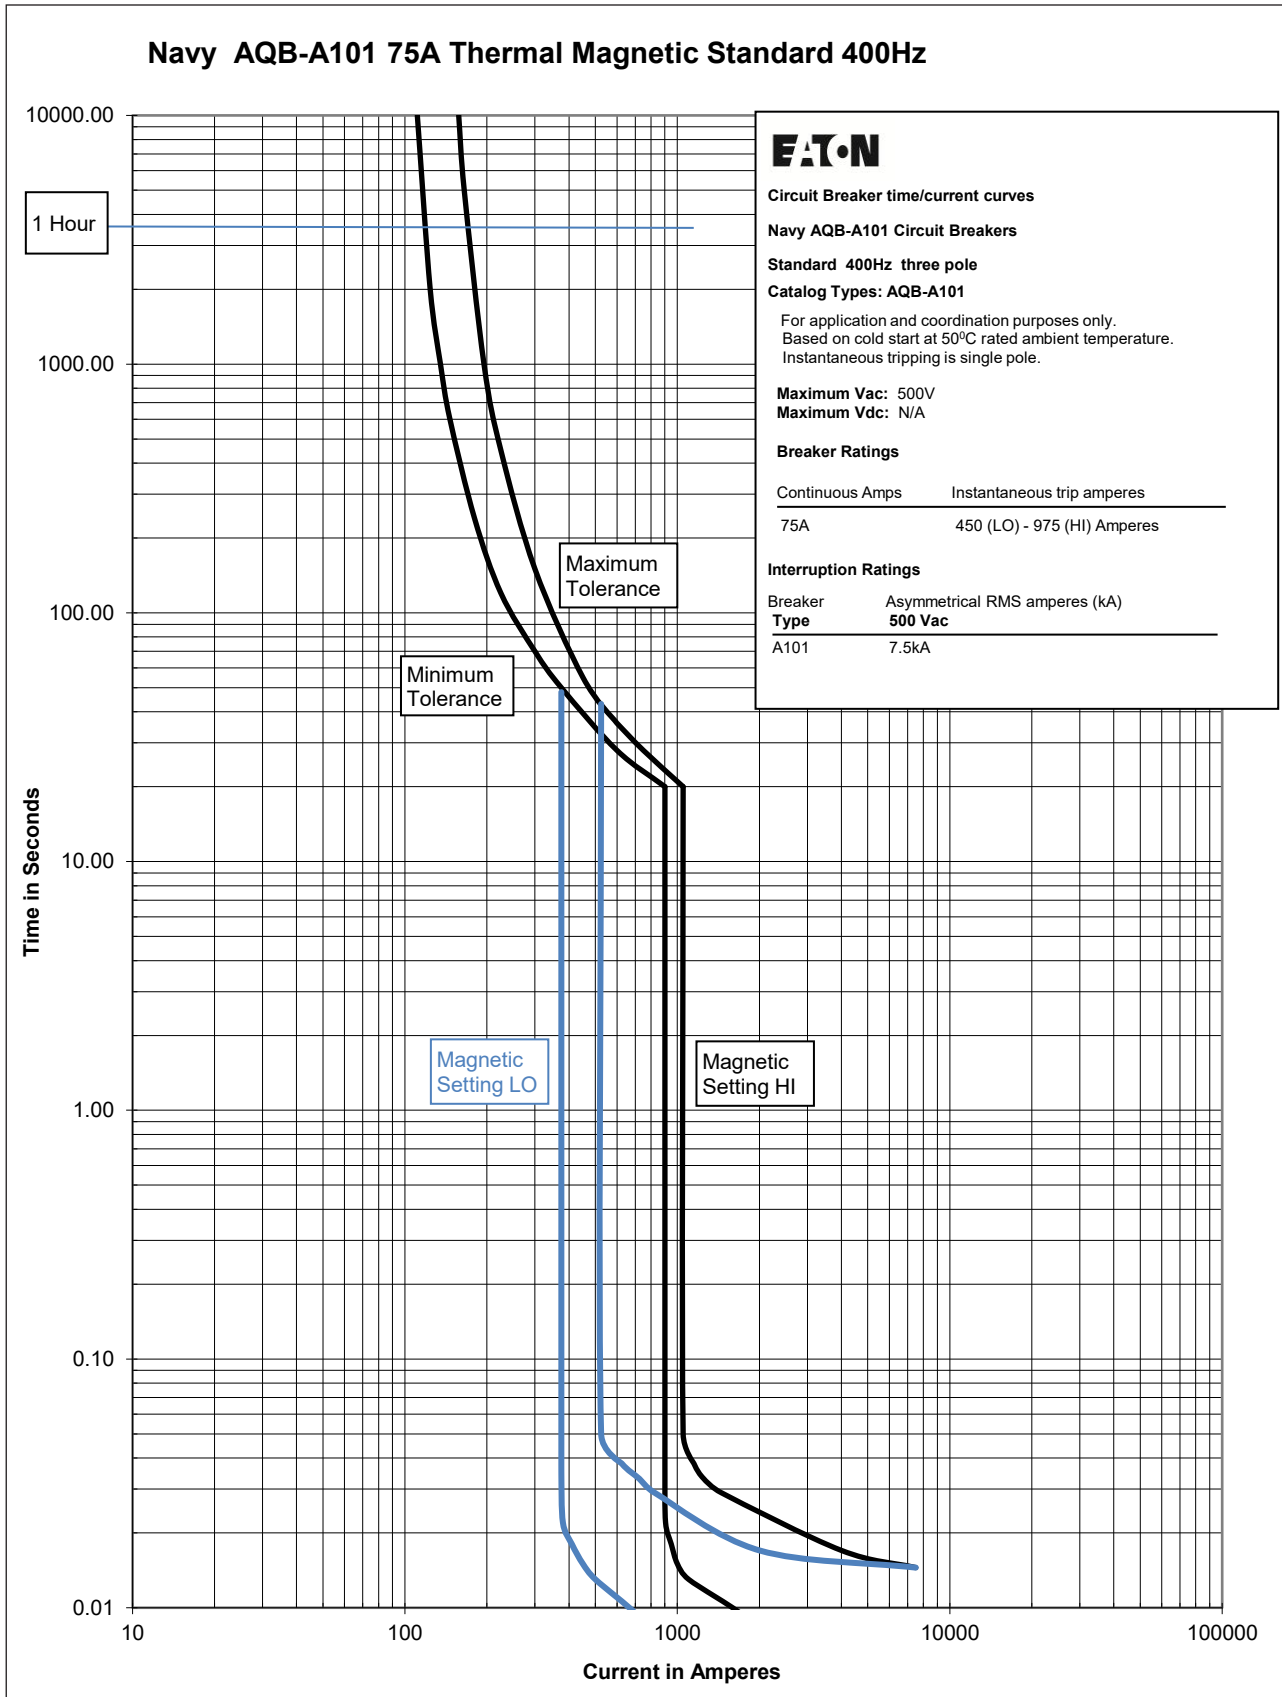

Time current curves Navy MCCB circuit breakers AQB-A101 thermal-magnetic

Contents

Description	Page
Revision notes:	2
Thermal magnetic trip unit curves standard 60 Hz	
1. Thermal magnetic 15A	Curve no. TC012036EN 3
2. Thermal magnetic 25A	Curve no. TC012037EN 4
3. Thermal magnetic 50A	Curve no. TC012038EN 5
4. Thermal magnetic 75A	Curve no. TC012039EN 6
5. Thermal magnetic 100A	Curve no. TC012040EN 7
6. Thermal magnetic 100A Generator	Curve no. TC012041EN 8
Thermal magnetic trip unit curves 400 Hz	
7. Thermal magnetic 15A	Curve no. TC012042EN 9
8. Thermal magnetic 25A	Curve no. TC012043EN 10
9. Thermal magnetic 50A	Curve no. TC012044EN 11
10. Thermal magnetic 75A	Curve no. TC012045EN 12
11. Thermal magnetic 100A	Curve no. TC012046EN 13
12. Thermal magnetic 100A Generator	Curve no. TC012047EN 14

Figure 7. AQB-A101 15A 400 Hz

Curve number TC012042EN

September 2017.

Figure 8. AQB-A101 25A 400 Hz

Curve number TC012043EN

September 2017.

Figure 9. AQB-A101 50A 400 Hz

Curve number TC012044EN

September 2017.

Figure 10. AQB-A101 75A 400 Hz

Curve number TC012045EN

September 2017.

Figure 11. AQB-A101 100A 400 Hz

Curve number TC012046EN

September 2017.

Figure 12. AQB-A101 100A generator 400 Hz