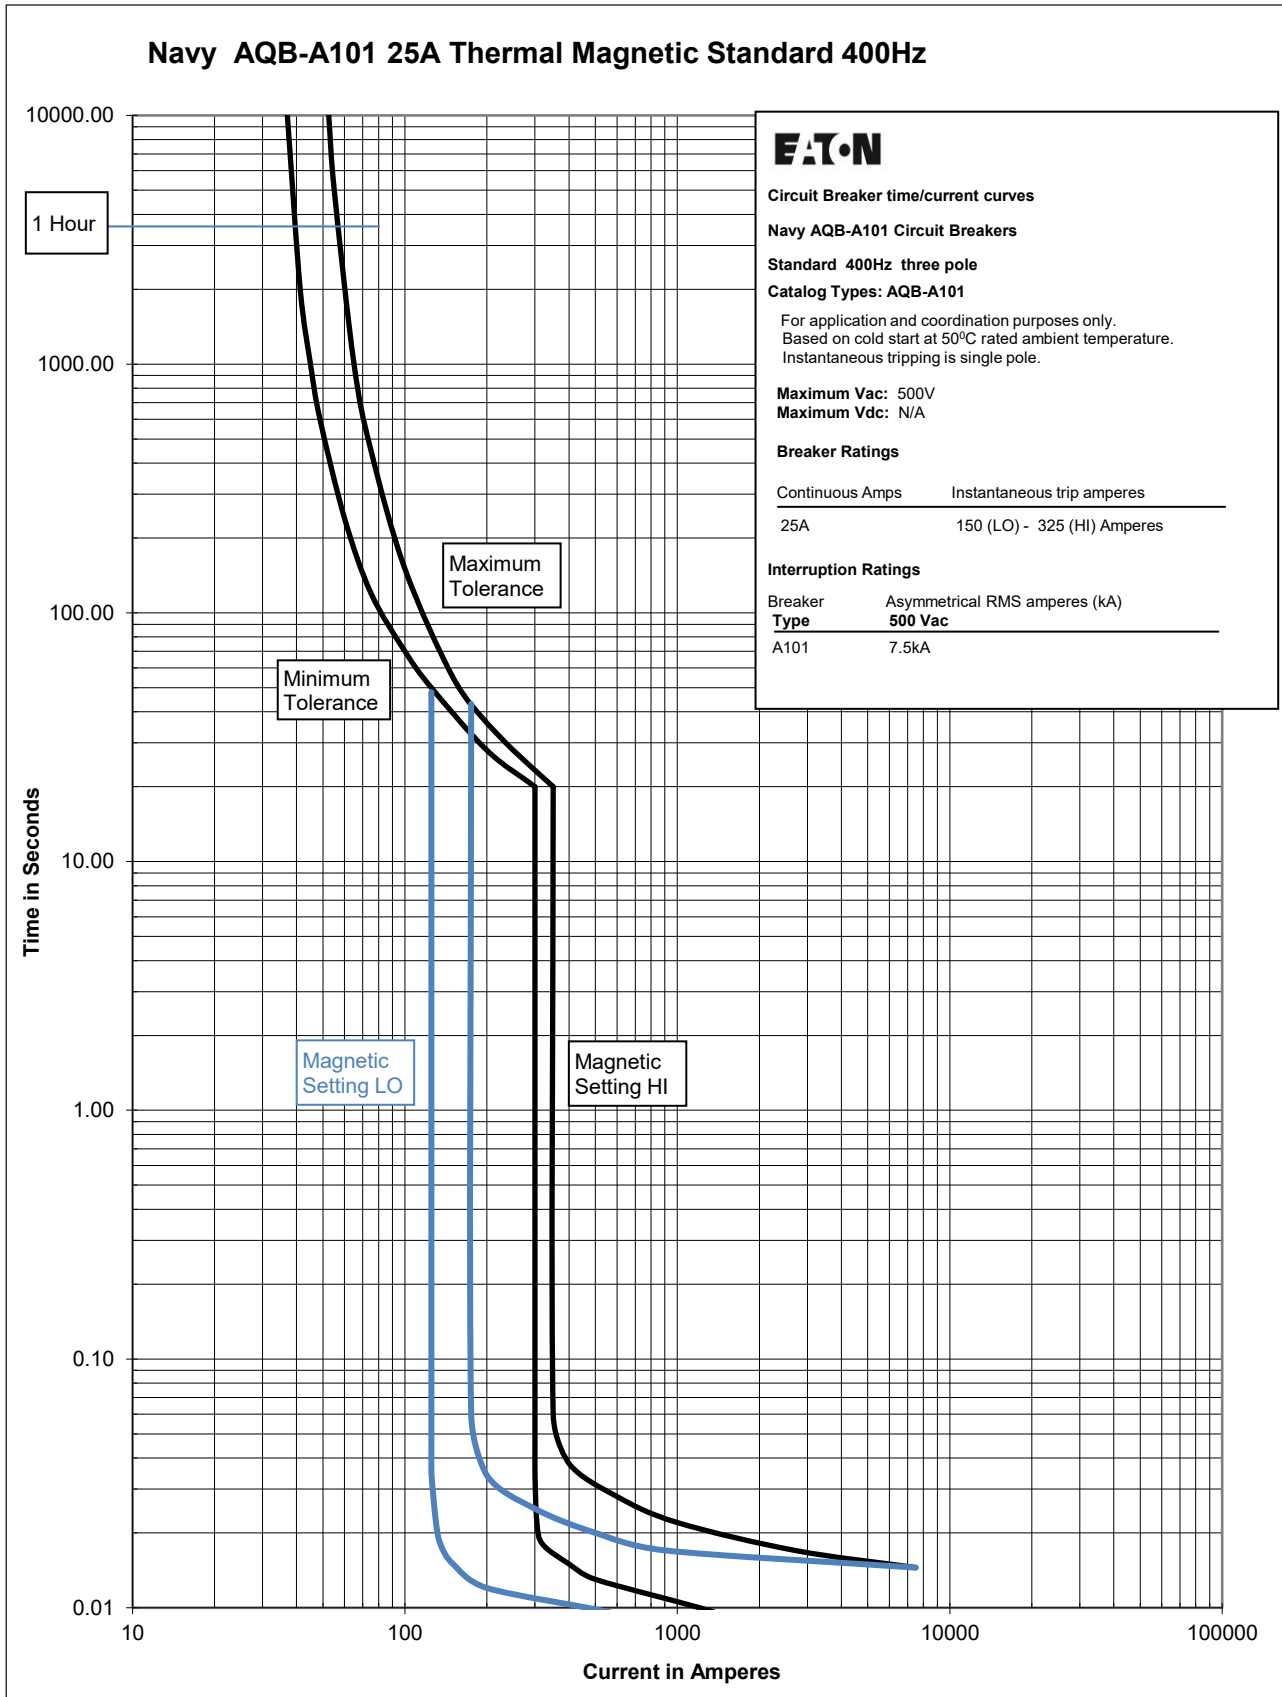

Time current curves Navy MCCB circuit breakers AQB-A101 thermal-magnetic

Contents

Description	Page
Revision notes:	2
Thermal magnetic trip unit curves standard 60 Hz	
1. Thermal magnetic 15A	Curve no. TC012036EN 3
2. Thermal magnetic 25A	Curve no. TC012037EN 4
3. Thermal magnetic 50A	Curve no. TC012038EN 5
4. Thermal magnetic 75A	Curve no. TC012039EN 6
5. Thermal magnetic 100A	Curve no. TC012040EN 7
6. Thermal magnetic 100A Generator	Curve no. TC012041EN 8
Thermal magnetic trip unit curves 400 Hz	
7. Thermal magnetic 15A	Curve no. TC012042EN 9
8. Thermal magnetic 25A	Curve no. TC012043EN 10
9. Thermal magnetic 50A	Curve no. TC012044EN 11
10. Thermal magnetic 75A	Curve no. TC012045EN 12
11. Thermal magnetic 100A	Curve no. TC012046EN 13
12. Thermal magnetic 100A Generator	Curve no. TC012047EN 14

Figure 7. AQB-A101 15A 400 Hz

Curve number TC012042EN

September 2017.

Figure 8. AQB-A101 25A 400 Hz

Curve number TC012043EN

September 2017.

Figure 9. AQB-A101 50A 400 Hz

Curve number TC012044EN