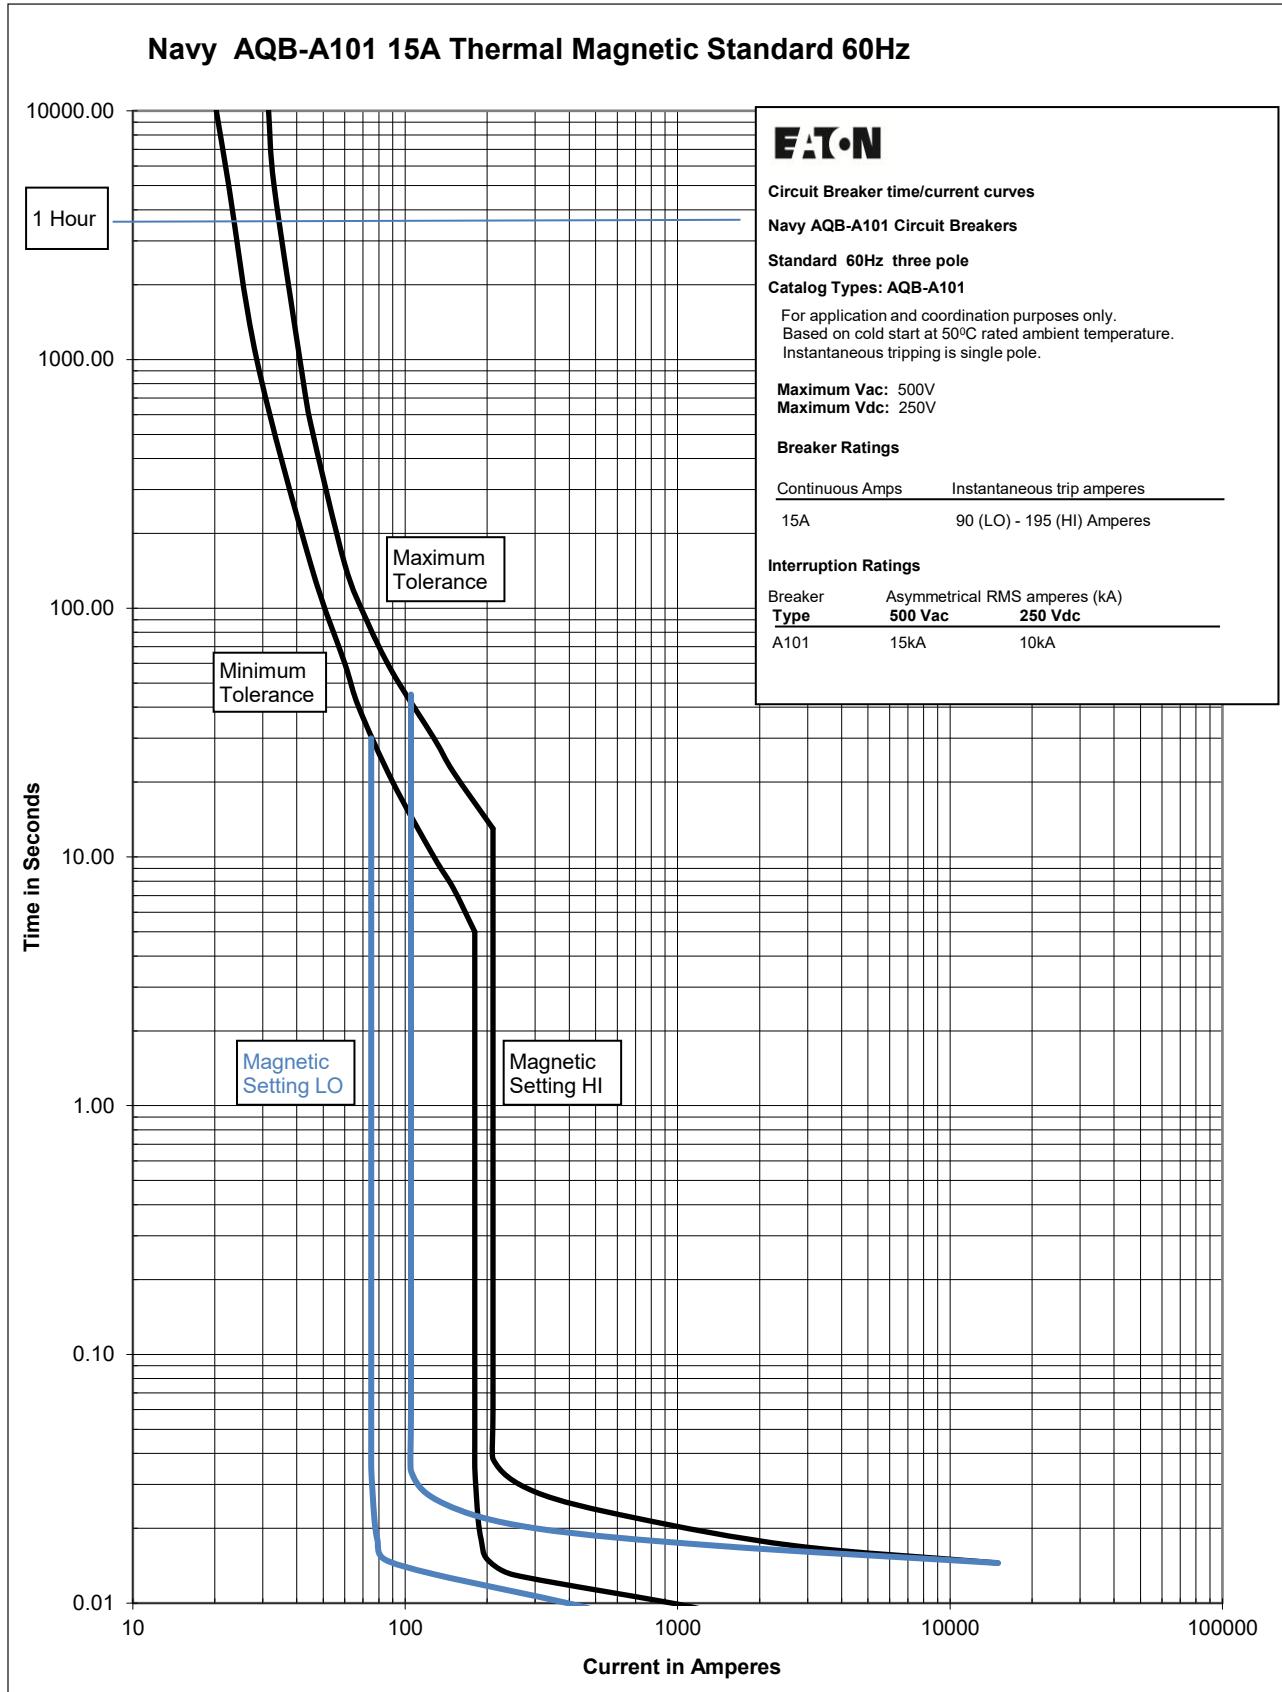

Time current curves Navy MCCB circuit breakers AQB-A101 thermal-magnetic

Contents

Description	Page
Revision notes:	2
Thermal magnetic trip unit curves standard 60 Hz	
1. Thermal magnetic 15A	Curve no. TC012036EN 3
2. Thermal magnetic 25A	Curve no. TC012037EN 4
3. Thermal magnetic 50A	Curve no. TC012038EN 5
4. Thermal magnetic 75A	Curve no. TC012039EN 6
5. Thermal magnetic 100A	Curve no. TC012040EN 7
6. Thermal magnetic 100A Generator	Curve no. TC012041EN 8
Thermal magnetic trip unit curves 400 Hz	
7. Thermal magnetic 15A	Curve no. TC012042EN 9
8. Thermal magnetic 25A	Curve no. TC012043EN 10
9. Thermal magnetic 50A	Curve no. TC012044EN 11
10. Thermal magnetic 75A	Curve no. TC012045EN 12
11. Thermal magnetic 100A	Curve no. TC012046EN 13
12. Thermal magnetic 100A Generator	Curve no. TC012047EN 14

Powering Business Worldwide

Revision notes

Note: Unless noted below, all curves remain unchanged from their prior revision.

Revision	Curve number	Page	Date

Curves

Figure 1. AQB-A101 15A 60Hz

Curve number TC012036EN

September 2017.

Figure 2. AQB-A101 25A 60 Hz

Curve number TC012037EN

September 2017.

Figure 3. AQB-A101 50A 60 Hz

Curve number TC012038EN

September 2017.

Figure 4. AQB-A101 75A 60 Hz