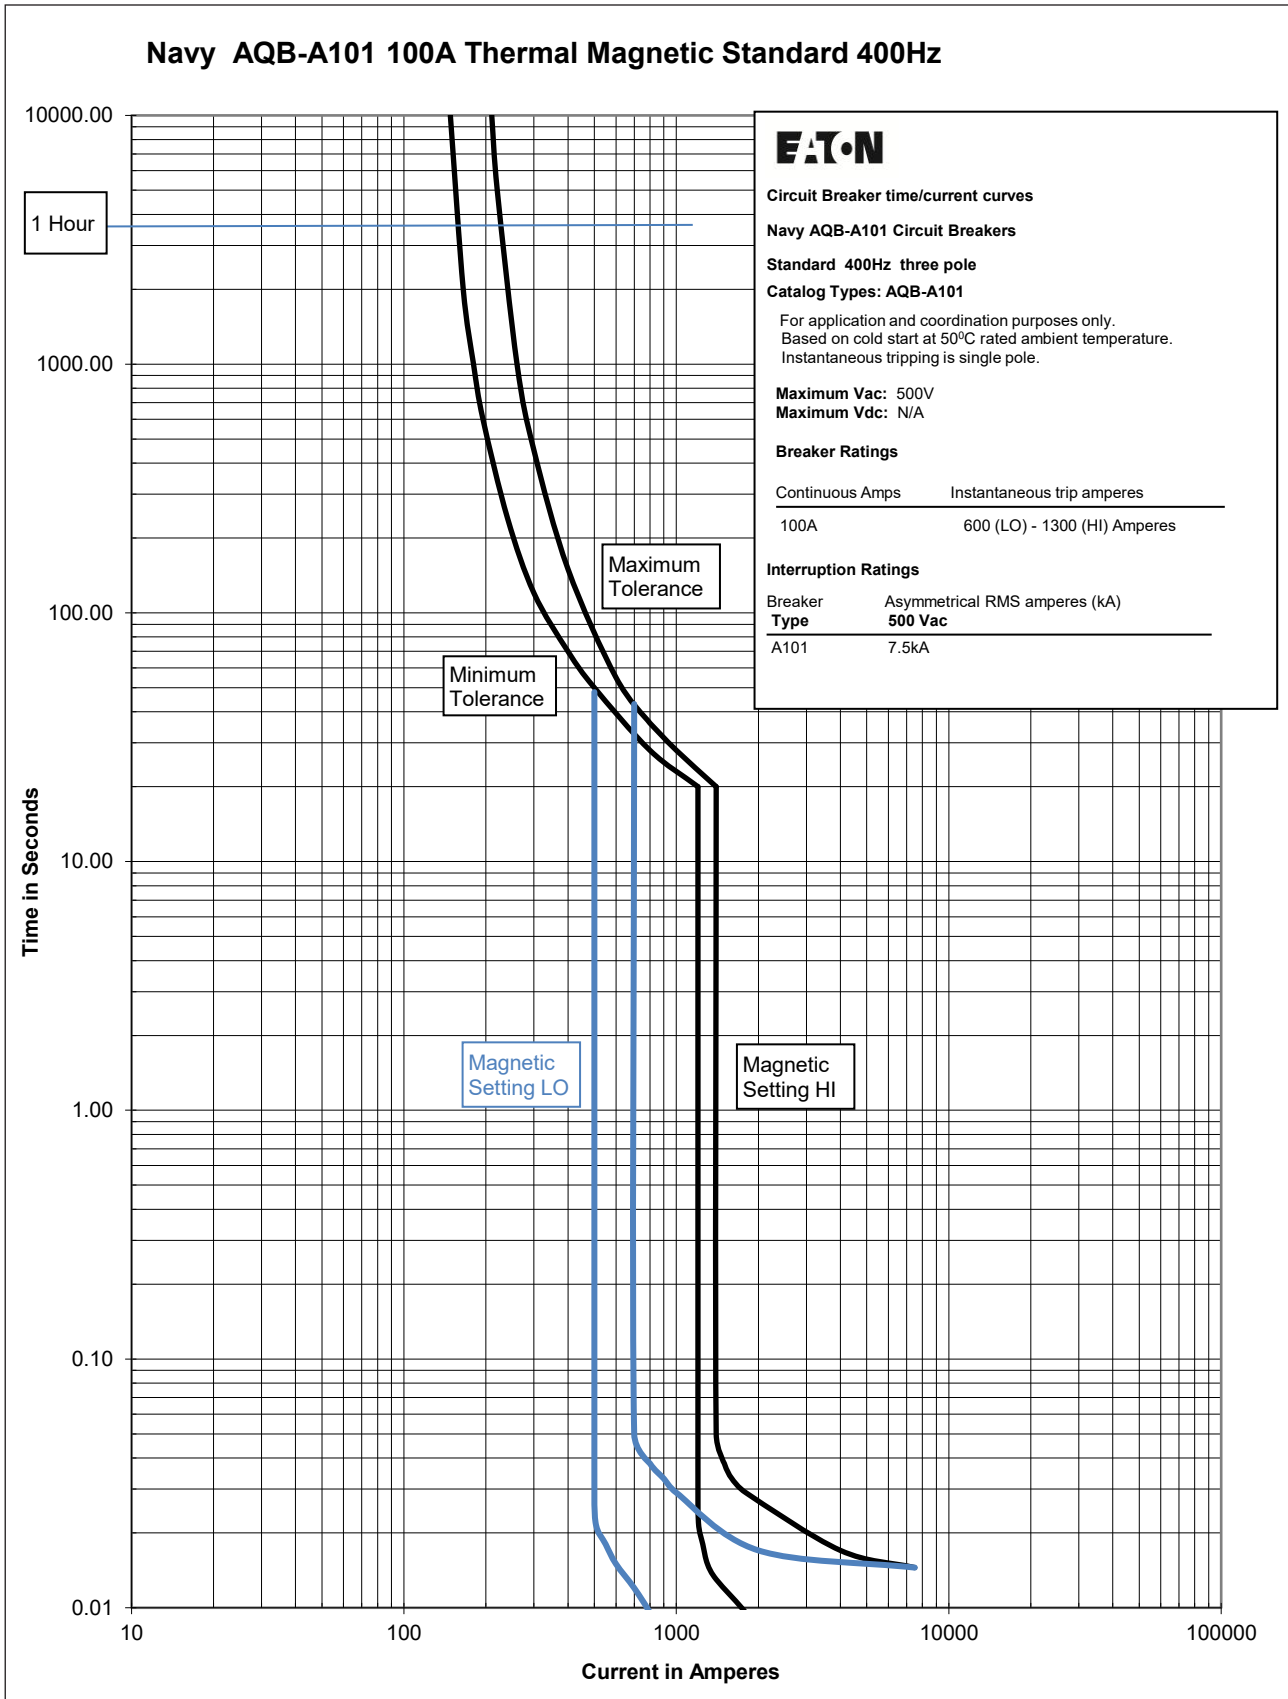

Time current curves Navy MCCB circuit breakers AQB-A101 thermal-magnetic

Contents

Description	Page
Revision notes:	2
Thermal magnetic trip unit curves standard 60 Hz	
1. Thermal magnetic 15A	Curve no. TC012036EN 3
2. Thermal magnetic 25A	Curve no. TC012037EN 4
3. Thermal magnetic 50A	Curve no. TC012038EN 5
4. Thermal magnetic 75A	Curve no. TC012039EN 6
5. Thermal magnetic 100A	Curve no. TC012040EN 7
6. Thermal magnetic 100A Generator	Curve no. TC012041EN 8
Thermal magnetic trip unit curves 400 Hz	
7. Thermal magnetic 15A	Curve no. TC012042EN 9
8. Thermal magnetic 25A	Curve no. TC012043EN 10
9. Thermal magnetic 50A	Curve no. TC012044EN 11
10. Thermal magnetic 75A	Curve no. TC012045EN 12
11. Thermal magnetic 100A	Curve no. TC012046EN 13
12. Thermal magnetic 100A Generator	Curve no. TC012047EN 14

Figure 7. AQB-A101 15A 400 Hz

Curve number TC012042EN

September 2017.

Figure 8. AQB-A101 25A 400 Hz

Curve number TC012043EN

September 2017.

Figure 9. AQB-A101 50A 400 Hz

Curve number TC012044EN

September 2017.

Figure 10. AQB-A101 75A 400 Hz

Curve number TC012045EN

September 2017.

Figure 11. AQB-A101 100A 400 Hz

Curve number TC012046EN

September 2017.

Figure 12. AQB-A101 100A generator 400 Hz