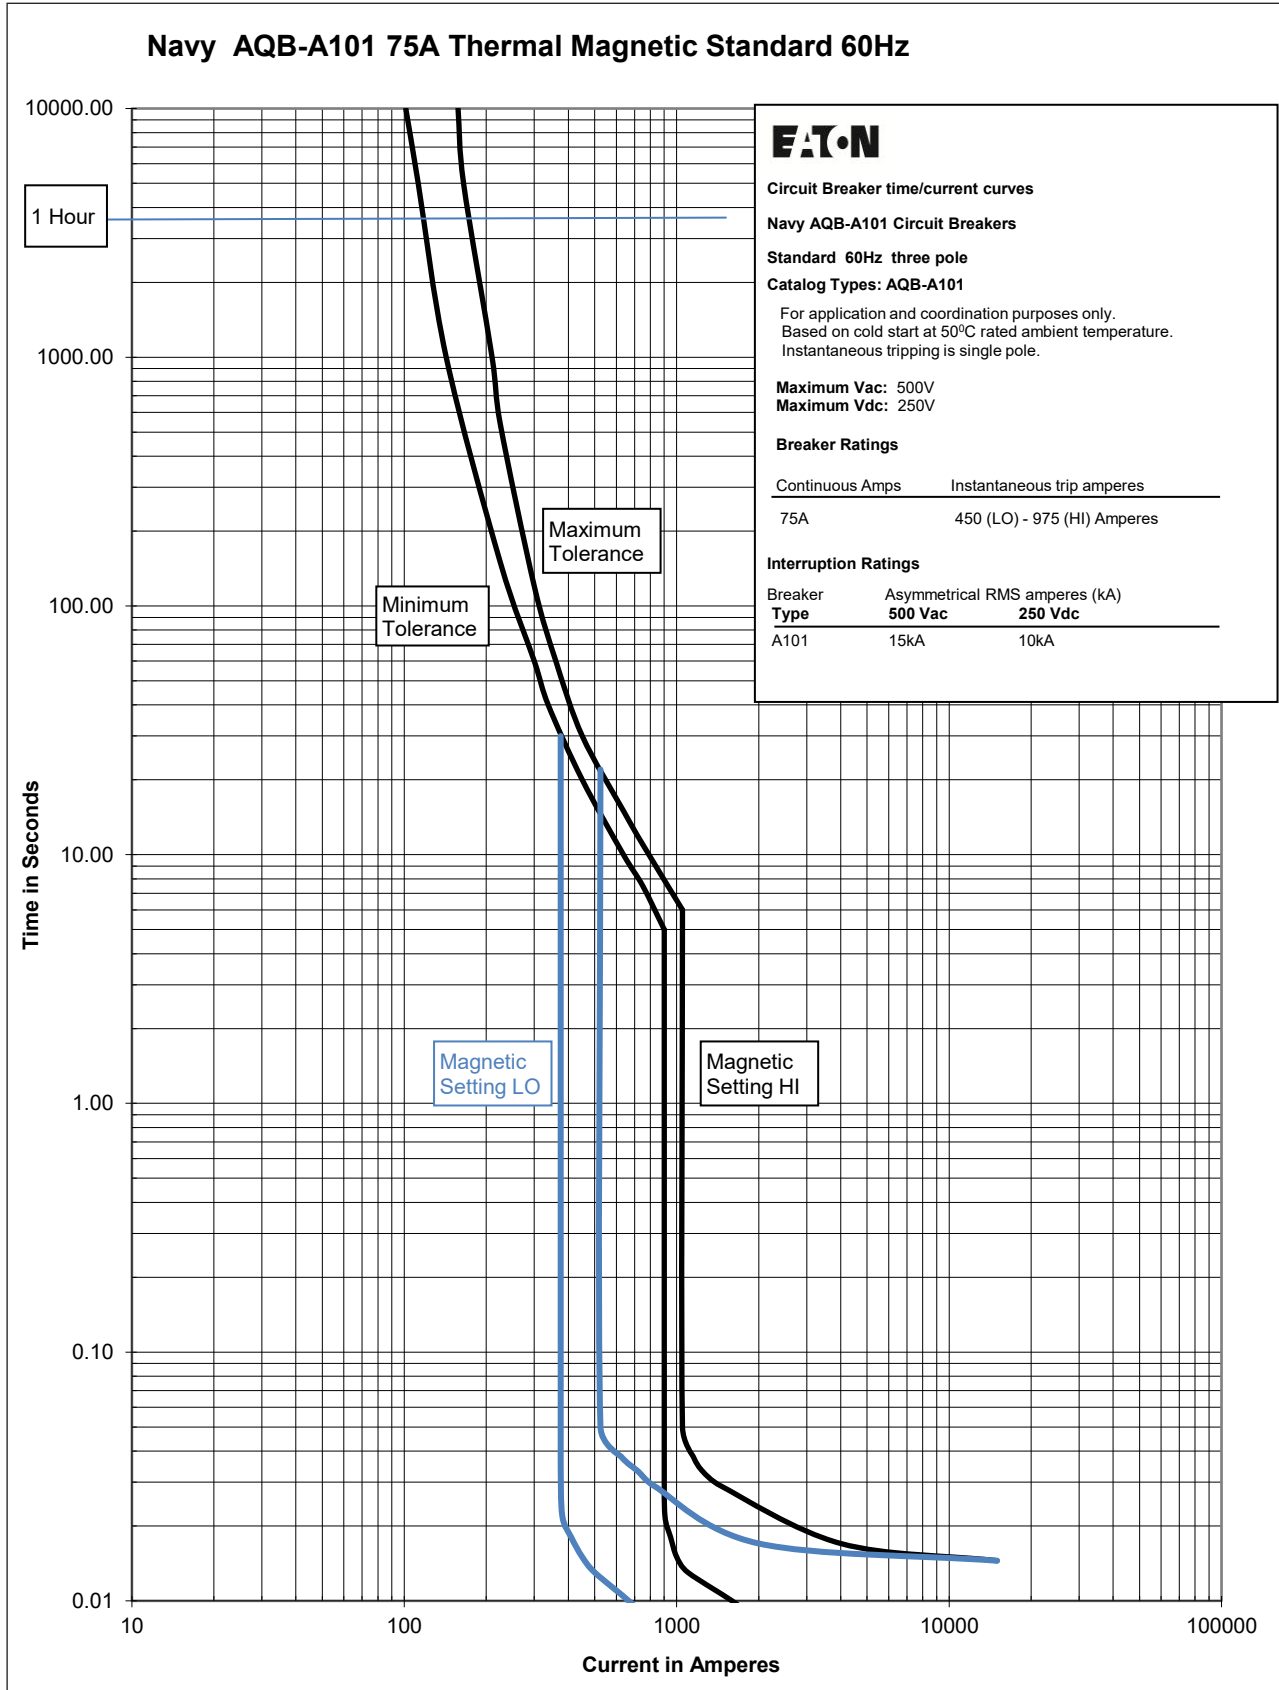

Time current curves Navy MCCB circuit breakers AQB-A101 thermal-magnetic

Contents

Description	Page
Revision notes:	2
Thermal magnetic trip unit curves standard 60 Hz	
1. Thermal magnetic 15A	Curve no. TC012036EN 3
2. Thermal magnetic 25A	Curve no. TC012037EN 4
3. Thermal magnetic 50A	Curve no. TC012038EN 5
4. Thermal magnetic 75A	Curve no. TC012039EN 6
5. Thermal magnetic 100A	Curve no. TC012040EN 7
6. Thermal magnetic 100A Generator	Curve no. TC012041EN 8
Thermal magnetic trip unit curves 400 Hz	
7. Thermal magnetic 15A	Curve no. TC012042EN 9
8. Thermal magnetic 25A	Curve no. TC012043EN 10
9. Thermal magnetic 50A	Curve no. TC012044EN 11
10. Thermal magnetic 75A	Curve no. TC012045EN 12
11. Thermal magnetic 100A	Curve no. TC012046EN 13
12. Thermal magnetic 100A Generator	Curve no. TC012047EN 14

September 2017.

Figure 2. AQB-A101 25A 60 Hz

Curve number TC012037EN

September 2017.

Figure 3. AQB-A101 50A 60 Hz

Curve number TC012038EN

September 2017.

Figure 4. AQB-A101 75A 60 Hz

Curve number TC012039EN

September 2017.

Figure 5. AQB-A101 100A 60 Hz

Curve number TC012040EN

September 2017.

Figure 6. AQB-A101 100A generator 60 Hz

Curve number TC012041EN

September 2017.