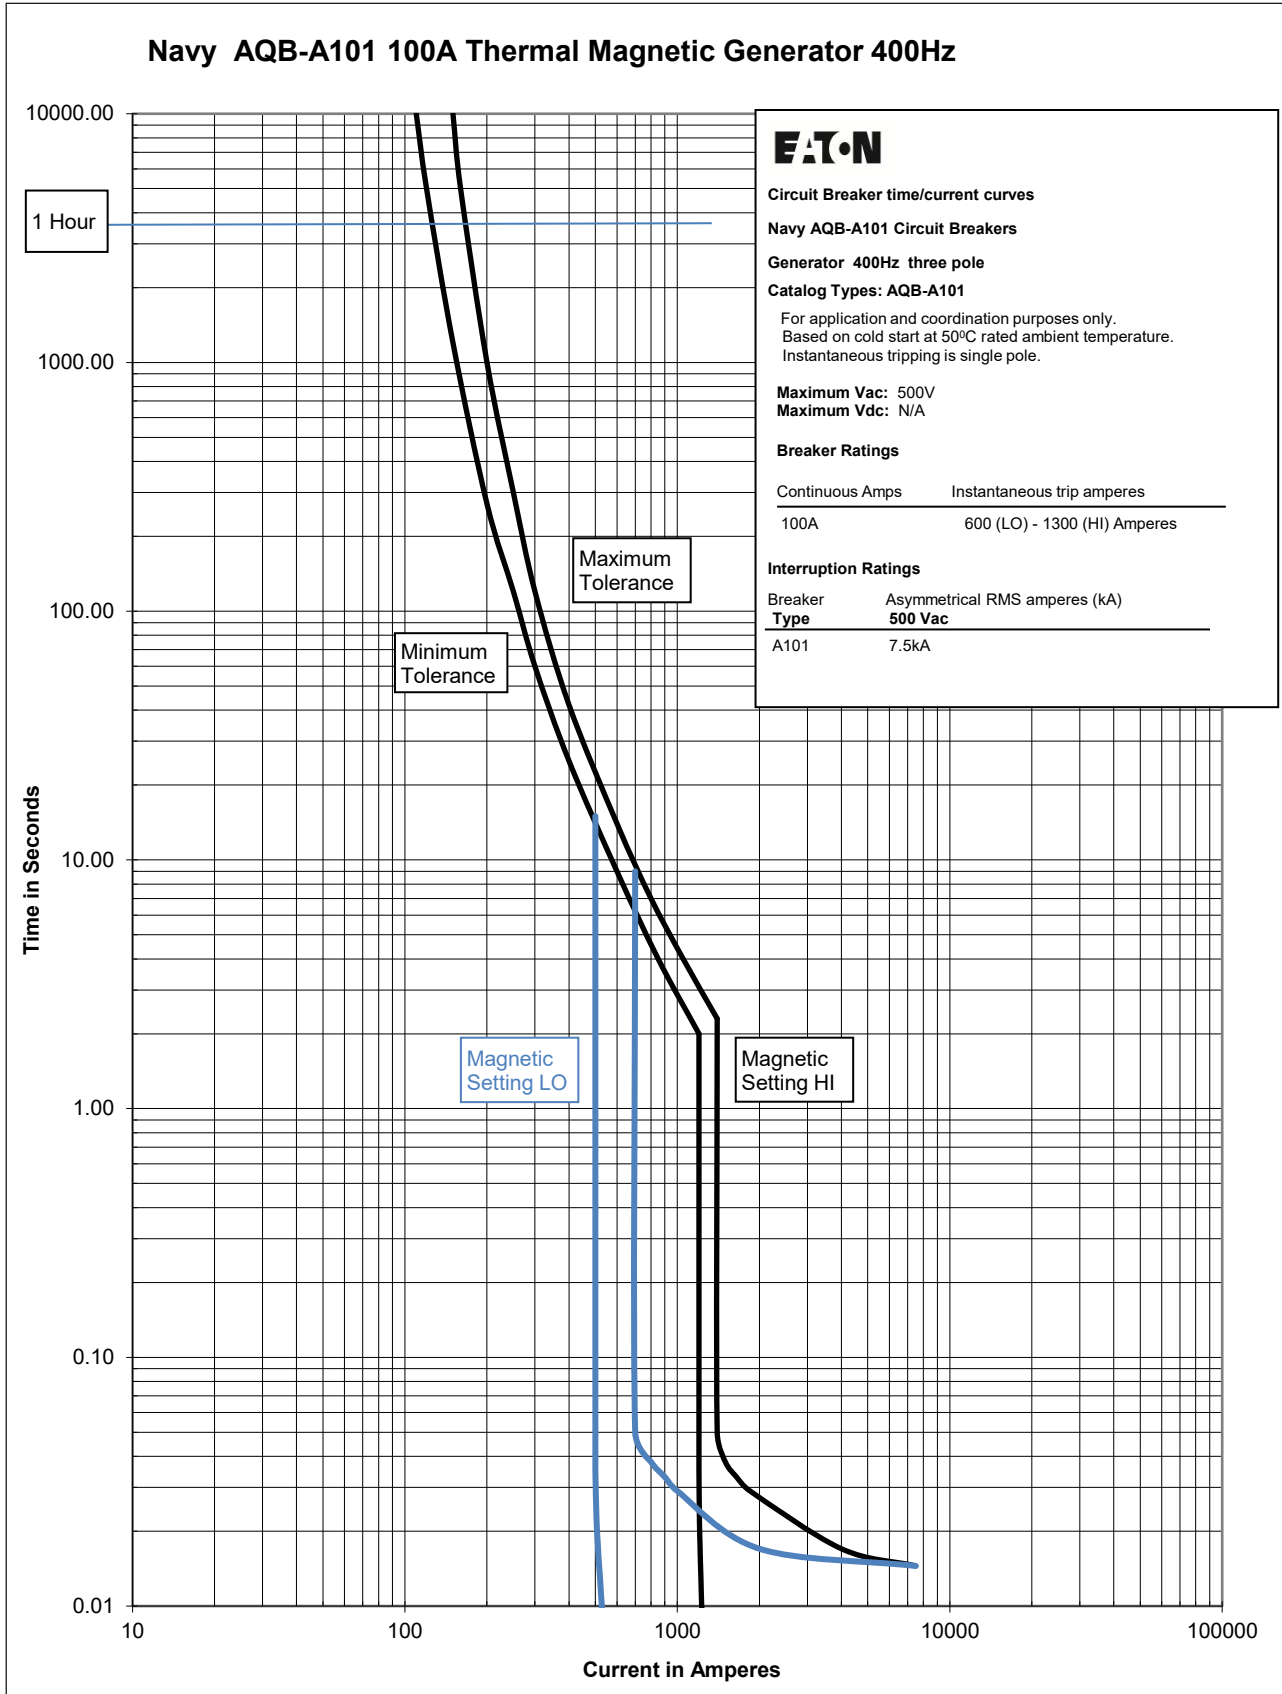

Time current curves Navy MCCB circuit breakers AQB-A101 thermal-magnetic

Contents

Description	Page
Revision notes:	2
Thermal magnetic trip unit curves standard 60 Hz	
1. Thermal magnetic 15A	Curve no. TC012036EN 3
2. Thermal magnetic 25A	Curve no. TC012037EN 4
3. Thermal magnetic 50A	Curve no. TC012038EN 5
4. Thermal magnetic 75A	Curve no. TC012039EN 6
5. Thermal magnetic 100A	Curve no. TC012040EN 7
6. Thermal magnetic 100A Generator	Curve no. TC012041EN 8
Thermal magnetic trip unit curves 400 Hz	
7. Thermal magnetic 15A	Curve no. TC012042EN 9
8. Thermal magnetic 25A	Curve no. TC012043EN 10
9. Thermal magnetic 50A	Curve no. TC012044EN 11
10. Thermal magnetic 75A	Curve no. TC012045EN 12
11. Thermal magnetic 100A	Curve no. TC012046EN 13
12. Thermal magnetic 100A Generator	Curve no. TC012047EN 14

Figure 7. AQB-A101 15A 400 Hz

Curve number TC012042EN

September 2017.

Figure 8. AQB-A101 25A 400 Hz

Curve number TC012043EN

September 2017.

Figure 9. AQB-A101 50A 400 Hz

Curve number TC012044EN

September 2017.

Figure 10. AQB-A101 75A 400 Hz

Curve number TC012045EN

September 2017.

Figure 11. AQB-A101 100A 400 Hz

Curve number TC012046EN

September 2017.

Figure 12. AQB-A101 100A generator 400 Hz

Curve number TC012047EN

September 2017.

Notes:

Eaton
Electrical Sector
1000 Eaton Boulevard
Cleveland, OH 44122
United States
877-ETN-CARE (877-386-2273)
Eaton.com

© 2017 Eaton
All Rights Reserved
Printed in USA
Publication No. TD012059EN / TBG001368
November 2017