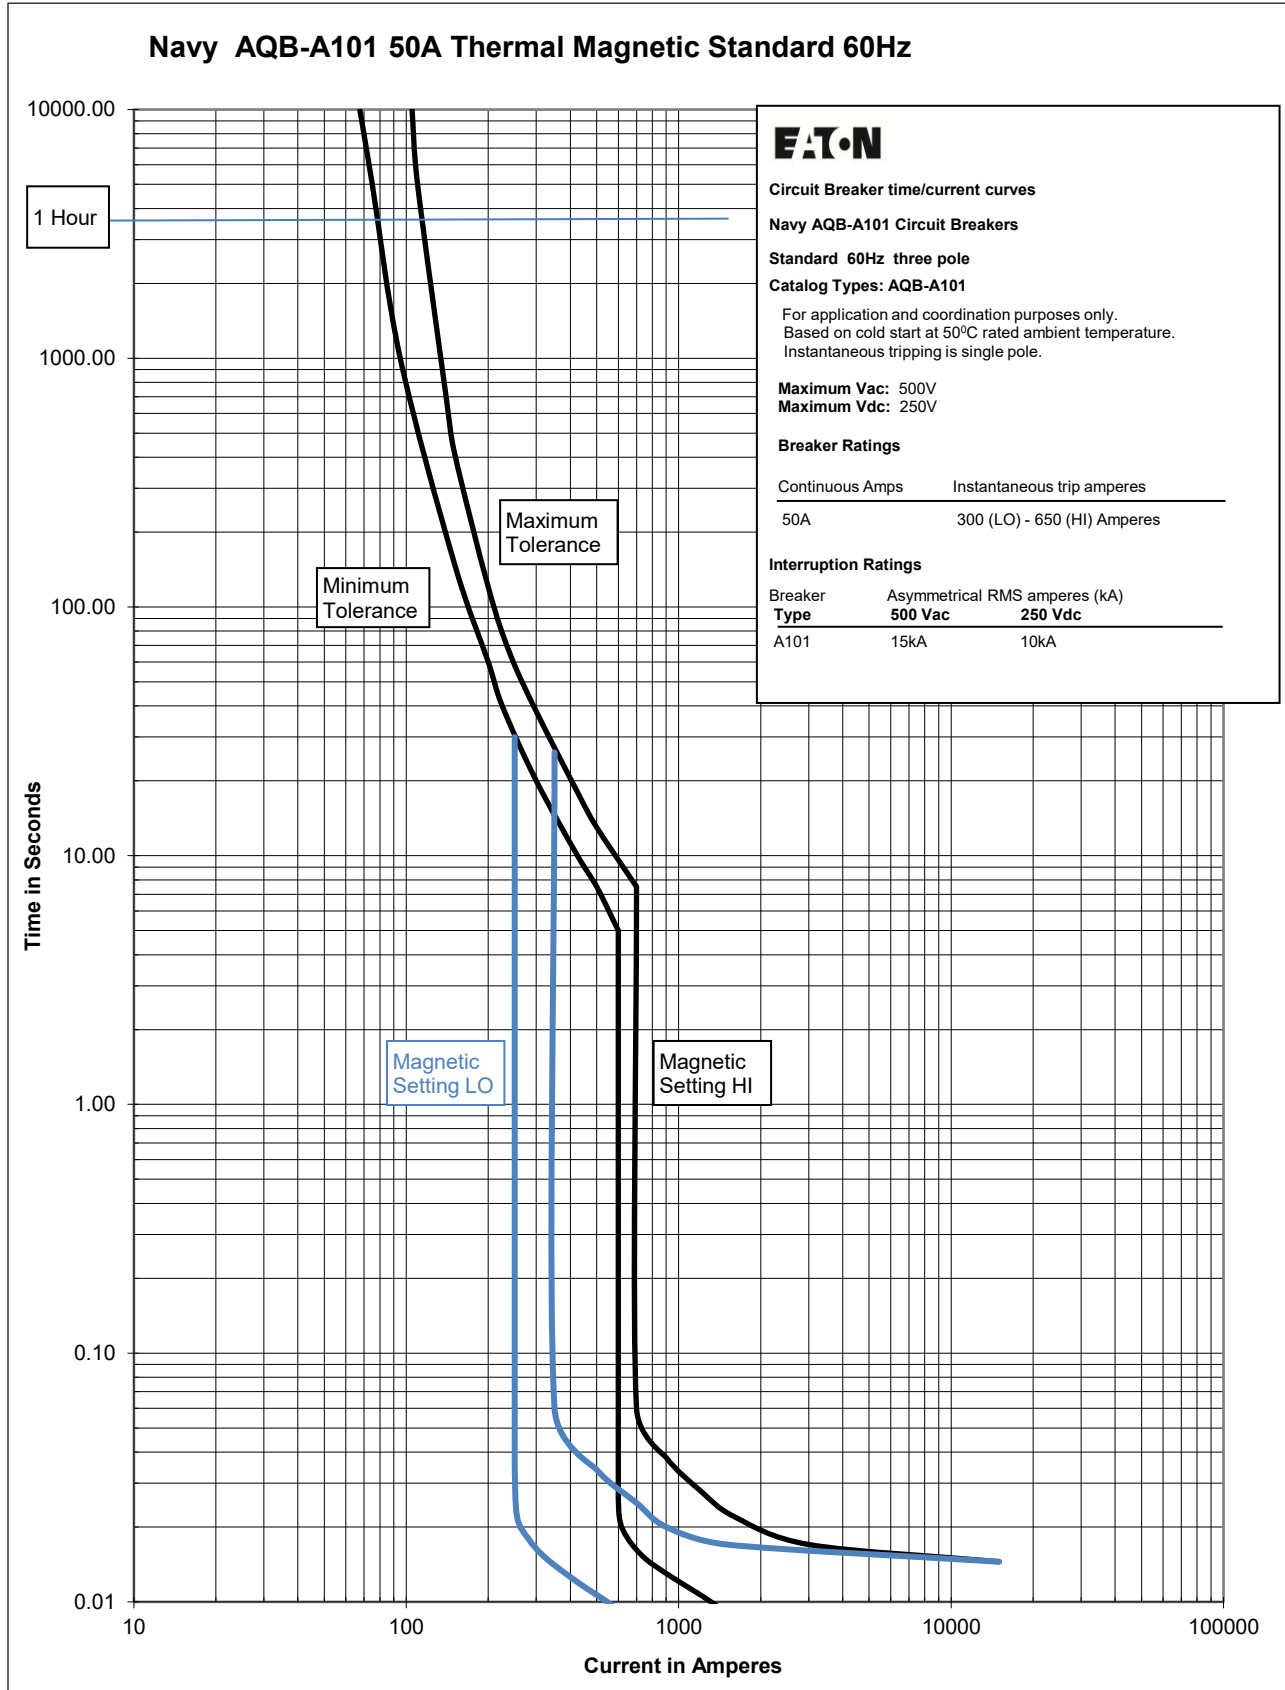

Time current curves Navy MCCB circuit breakers AQB-A101 thermal-magnetic

Contents

Description	Page
Revision notes:	2
Thermal magnetic trip unit curves standard 60 Hz	
1. Thermal magnetic 15A	Curve no. TC012036EN 3
2. Thermal magnetic 25A	Curve no. TC012037EN 4
3. Thermal magnetic 50A	Curve no. TC012038EN 5
4. Thermal magnetic 75A	Curve no. TC012039EN 6
5. Thermal magnetic 100A	Curve no. TC012040EN 7
6. Thermal magnetic 100A Generator	Curve no. TC012041EN 8
Thermal magnetic trip unit curves 400 Hz	
7. Thermal magnetic 15A	Curve no. TC012042EN 9
8. Thermal magnetic 25A	Curve no. TC012043EN 10
9. Thermal magnetic 50A	Curve no. TC012044EN 11
10. Thermal magnetic 75A	Curve no. TC012045EN 12
11. Thermal magnetic 100A	Curve no. TC012046EN 13
12. Thermal magnetic 100A Generator	Curve no. TC012047EN 14

September 2017.

Figure 2. AQB-A101 25A 60 Hz

Curve number TC012037EN

September 2017.

Figure 3. AQB-A101 50A 60 Hz

Curve number TC012038EN

September 2017.

Figure 4. AQB-A101 75A 60 Hz

Curve number TC012039EN

September 2017.

Figure 5. AQB-A101 100A 60 Hz

Curve number TC012040EN

September 2017.

Figure 6. AQB-A101 100A generator 60 Hz

Curve number TC012041EN

September 2017.