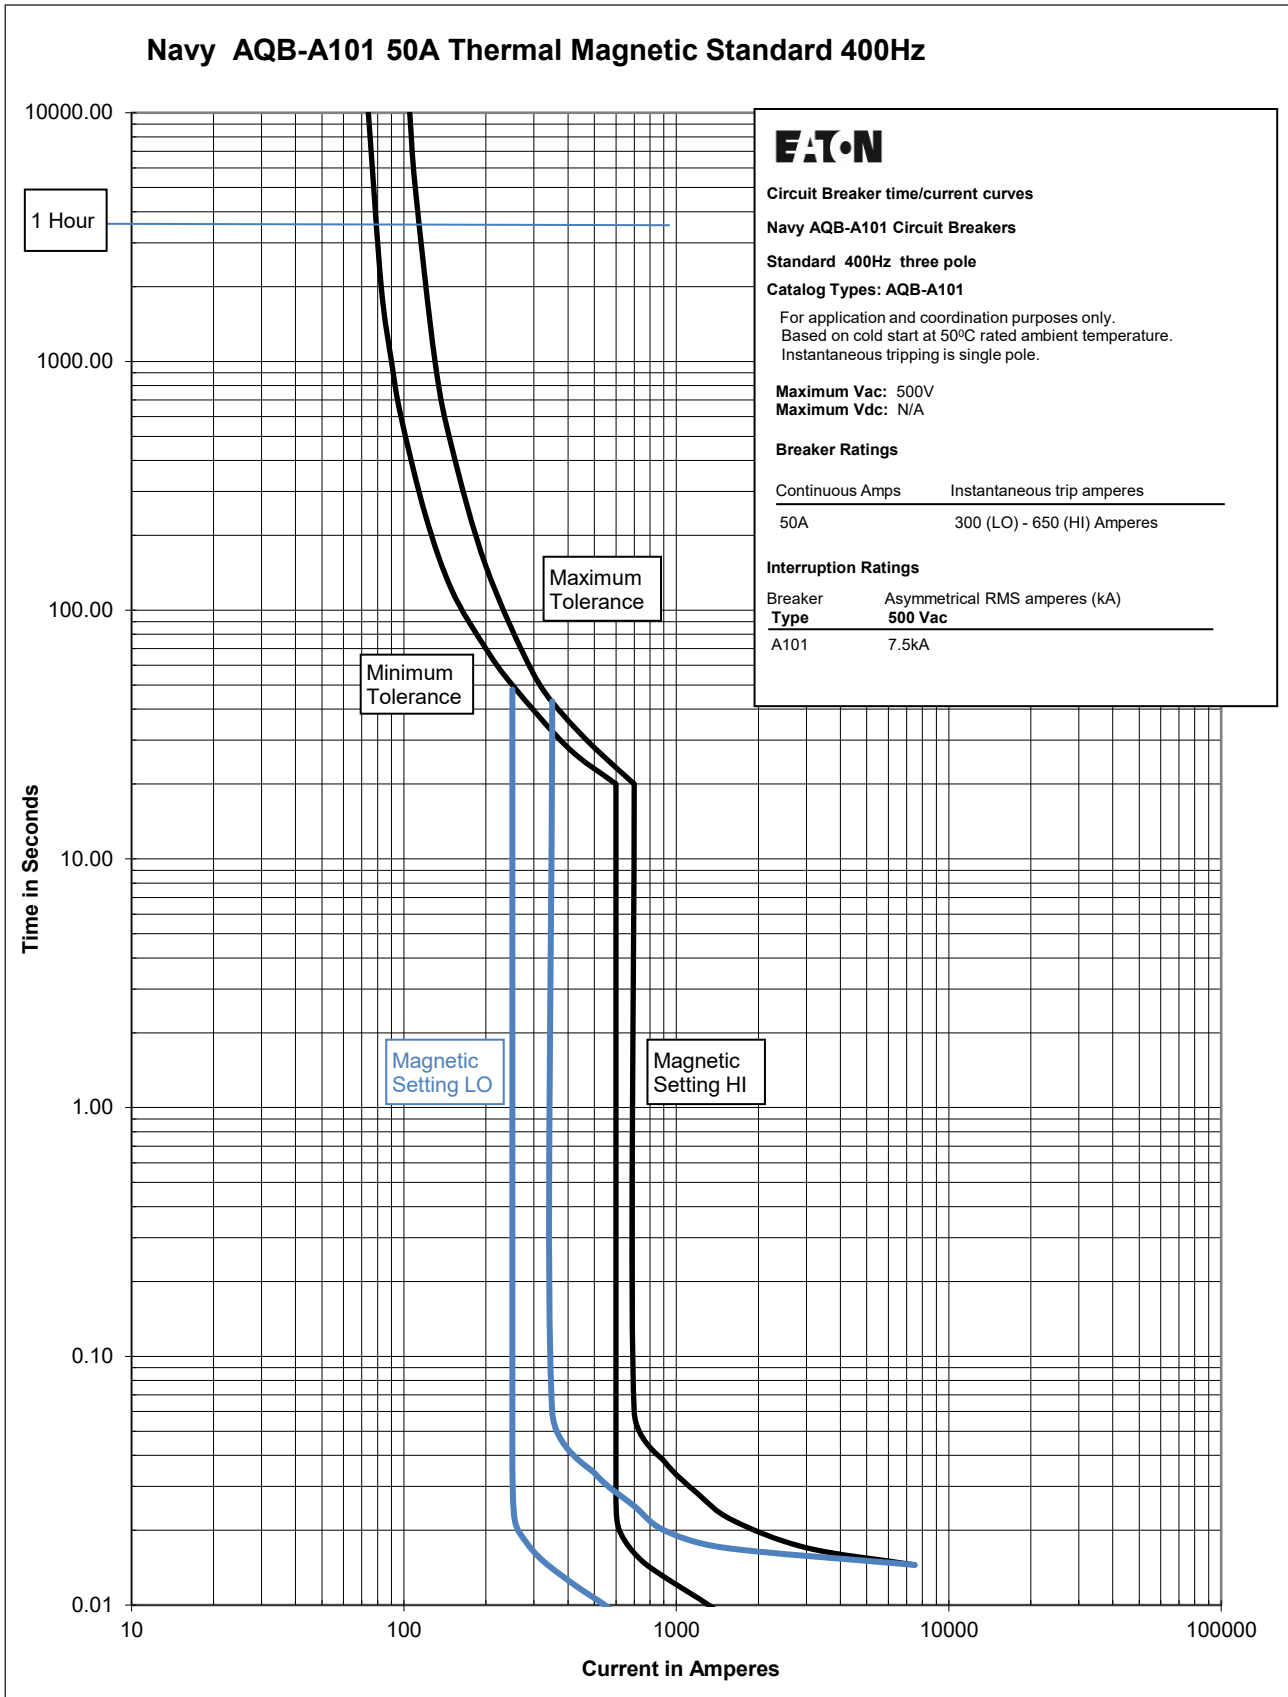

Time current curves Navy MCCB circuit breakers AQB-A101 thermal-magnetic

Contents

Description	Page
Revision notes:	2
Thermal magnetic trip unit curves standard 60 Hz	
1. Thermal magnetic 15A	Curve no. TC012036EN 3
2. Thermal magnetic 25A	Curve no. TC012037EN 4
3. Thermal magnetic 50A	Curve no. TC012038EN 5
4. Thermal magnetic 75A	Curve no. TC012039EN 6
5. Thermal magnetic 100A	Curve no. TC012040EN 7
6. Thermal magnetic 100A Generator	Curve no. TC012041EN 8
Thermal magnetic trip unit curves 400 Hz	
7. Thermal magnetic 15A	Curve no. TC012042EN 9
8. Thermal magnetic 25A	Curve no. TC012043EN 10
9. Thermal magnetic 50A	Curve no. TC012044EN 11
10. Thermal magnetic 75A	Curve no. TC012045EN 12
11. Thermal magnetic 100A	Curve no. TC012046EN 13
12. Thermal magnetic 100A Generator	Curve no. TC012047EN 14

Figure 7. AQB-A101 15A 400 Hz

Curve number TC012042EN

September 2017.

Figure 8. AQB-A101 25A 400 Hz

Curve number TC012043EN

September 2017.

Figure 9. AQB-A101 50A 400 Hz

Curve number TC012044EN