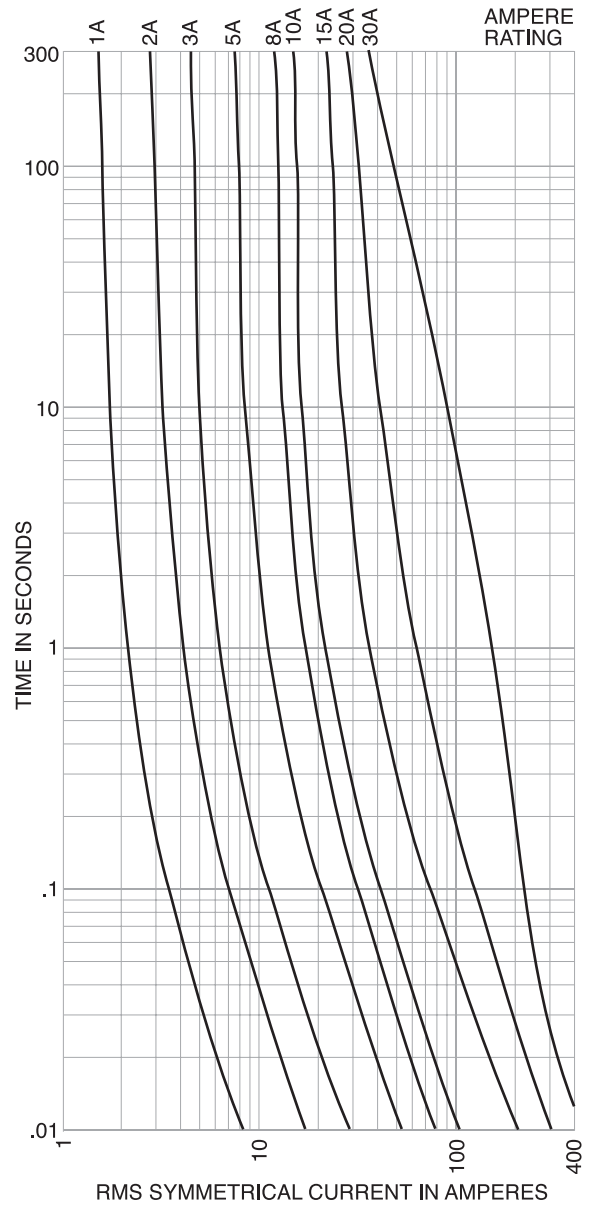

HCLR

Class CC 600Vac, 0.1 – 30A

Fast-Acting Fuses

Time-Current Characteristic Curves- Average Melt

The only controlled copy of this document is the electronic read-only version maintained by Cooper Bussmann. All other copies of this document are by definition uncontrolled. This bulletin is intended to clearly present comprehensive product data and provide technical information that will help the end user with design applications. Cooper Bussmann reserves the right, without notice, to change design or construction of any products and to discontinue or limit distribution of any products. Cooper Bussmann also reserves the right to change or update, without notice, any technical information contained in this bulletin. Once a product has been selected, it should be tested by the user in all possible applications.