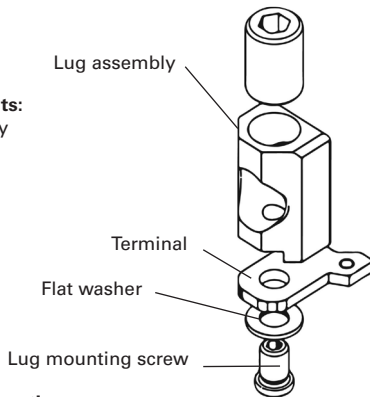

EAT•N
BUSSMANN
SERIES

**Compact
Circuit
Protector (CCP)
Accessory**

**For
200 A Frame
and
200/225 A
CUBEFuse
holders
(TCFH_N)**

Eaton
Bussmann Division
St. Louis, MO 63178
Eaton.com/bussmannseries

Made in Dominican
Republic
PUB10693
3A3759 Rev C

Aluminum Lug Assembly
Catalog No. CCP2-L2-1A
Quantity - 1
File: E64983

Package contents:
(1) lug assembly
(1) screw
(1) washer

Installation instructions:

- Position lug on top of terminal as shown.
- Attach mounting screw and flat washer to lug and tighten to 13.5 N•m (120 lb-in).

Cu/AL wire range

#4-350 kcmil 250 lbs-in

25-185 mm² 28.2 N•m

051712747561