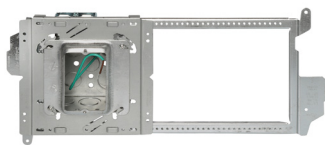

Ruff-IN mounting bracket assemblies with Quick-Lok outlet boxes

Wide-flange telescoping brackets

- Bracket includes an auto height adjustment feature
- Easily adjust to accommodate stud widths of 14½" thru 25"; a secure fit at all stud spacings
- Can be quickly centered at 18" above floor height without additional measuring
- Self-leveling, snap to stud feature frees hands for securing screws
- Continuous hole pattern allows mounting of the box anywhere in the cavity – avoid wall interferences!
- BBT-WF is used for studs wider than 1-3/8"
- UL Listed for U.S. and Canada; CSA certified

Box mounting brackets

- Mounts directly to stud or easily snaps onto BBT telescoping brackets
- Accepts 4", 4-11/16" and 5" box sizes
- Marty Mouse™ ears to retain the box when plaster ring is removed
- Rabbit Ears™ to attach a plaster ring for data devices without using a box
- Available with built-in, snap-off back support extension for studs from 2.5" to 6"
- No need to measure additional box heights – features interlocking brackets to easily and quickly mount boxes side-by-side
- Use with BBT-HF or directly to stud
- UL Listed for U.S. and Canada; CSA certified

Quick-Lok outlet boxes

- Patented pre-installed external connectors with integral insulators maintain all available space within the box
- Ideal for use with BBT brackets and BBA box mounts
- 33 cu. in. capacity for 4" boxes and 44 cu. in. for 4-11/16" boxes
- Ground bump on all models
- Pre-installed pigtail provided as an option on all models
- UL Listed