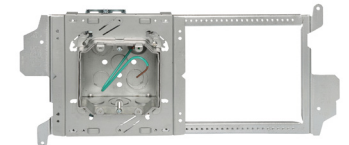

PFTWFA 4Q102AR