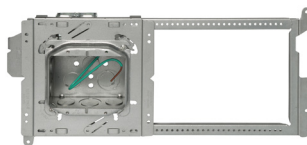

PFTWFA 4Q10275