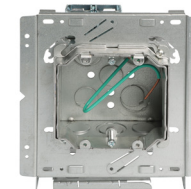

PFTA4 4Q102AR

Catalog	EAN/UPC code	Description
PFTWFA 4Q1075	3066227919215	BBT-WF + BBA - 14.5" - 25" telescoping open bracket w/ alignment plate + TP4Q10PF - 4" SQ. X 2-1/8" D. box with quick-lok connector and ground pigtail + TP486 - 3/4" raised single gang
PFTWFA 4Q10275	3066227919216	BBT-WF + BBA - 14.5" - 25" telescoping open bracket w/ alignment plate + TP4Q10PF - 4" SQ. X 2-1/8" D. box w/ quick-lok connector and ground pigtail + TP500 - 3/4" raised two gang
PFTWFA 4Q10AR58	3066227919217	BBT-WF + BBA - 14.5" - 25" telescoping open bracket w/ alignment plate + TP4Q10PF - 4" SQ. X 2-1/8" D. box w/ quick-lok connector and ground pigtail + ARM158 - adjustable depth single gang
PFTWFA 4Q102AR	3066227919218	BBT-WF + BBA - 14.5" - 25" telescoping open bracket w/ alignment plate + TP4Q10PF - 4" SQ. X 2-1/8" D. Box w/ quick-lok connector and ground pigtail + AMR2 - adjustable depth two gang
PFTA4 4Q1075	3066227918264	BBA-4 - double sided stud mount bracket w/ backside support+ TP4Q10PF - 4" SQ. X 2-1/8" D. box w/ quick-lok connector and ground pigtail + TP486 - 3/4" raised single gang
PFTA4 4Q10275	3066227712612	BBA-4 - double sided stud mount bracket w/ backside support+ TP4Q10PF - 4" SQ. X 2-1/8" D. box w/ quick-lok connector and ground pigtail + TP500 - 3/4" raised two gang
PFTA4 4Q10AR58	3066227919224	BBA-4 - double sided stud mount bracket w/ backside support+ TP4Q10PF - 4" SQ. X 2-1/8" D. box w/ quick-lok connector and ground pigtail + ARM158 - adjustable depth single gang
PFTA4 4Q102AR	3066227918263	BBA-4 - double sided stud mount bracket w/ backside support+ TP4Q10PF - 4" SQ. X 2-1/8" D. box w/ quick-lok connector and ground pigtail + AMR2 - adjustable depth two gang