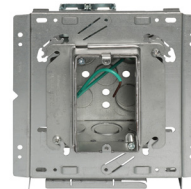

PFTA4 4Q10AR58