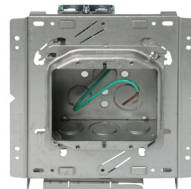

PFTA4 4Q10275