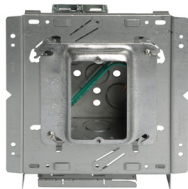

PFTA4 4Q1075