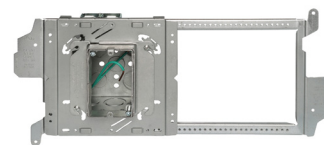

PFTWFA 4Q10AR58