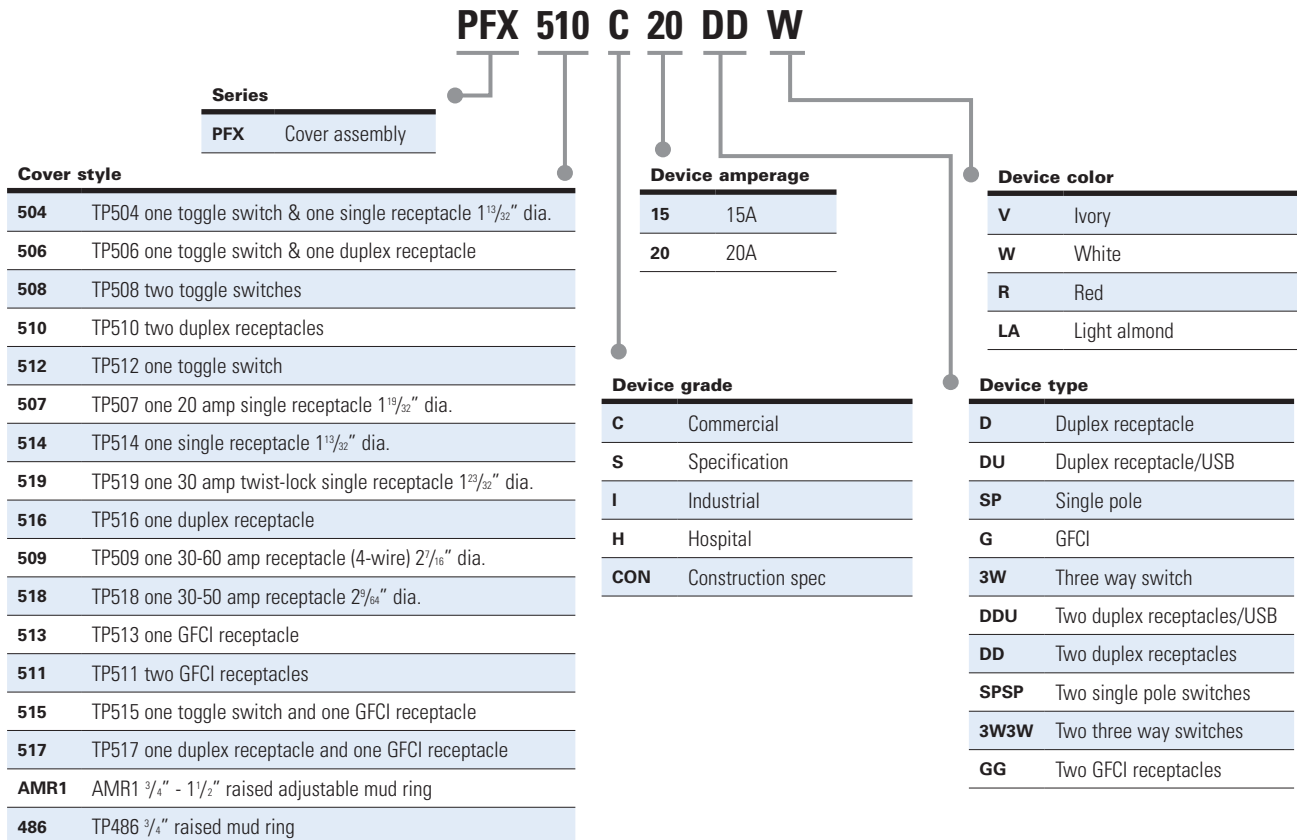

Features & benefits:

- Available in the most popular configuration of cover and device to meet the most common applications
- Products are factory assembled and help meet NEC® grounding requirements when properly attached with metal to metal connection with a 4" square box
- Devices are supplied with 8", #12 solid copper leads securely terminated into a four or six port push-in style connector
- Mud ring cover assemblies come standard with metal protect plate for drywall routing protection
- Simplifies ordering and receiving, improves job site productivity, reduces packaging and job site waste
- Third party certified

Certifications & compliances:

- UL Listed
- cUL Listed
- UL File No. E-324733

Pre-fabricated covers with devices

Ordering information:

	Cat. #	Description	Unit qty.	Wt. lbs. per 100
 TP510	PFX 510C20DDW	TP510 4" square surface cover with two 20A commercial grade duplex receptacles installed, white	10	80
 TP512	PFX 512C20SPW	TP512 4" square surface cover with one 20A single pole toggle switch installed, white	10	75
 TP513	PFX 513S20GW	TP513 4" square surface cover with one 20A specification grade GFCI receptacle installed, white	10	75
 TP516	PFX 516C20DW	TP516 4" square surface cover with one 20A commercial grade duplex receptacle installed, white	10	75
 AMR1	PFX ARC20DW	AMR1 one gang 3/4" - 1 1/2" raised adjustable mud ring with metal protect plate and one 20A commercial grade duplex receptacle installed, white	10	75
 TP486	PFX 75C20DW	TP486 one gang 3/4" raised mud ring with metal protect plate and one 20A commercial grade duplex receptacle installed, white	10	75

Catalog numbering system:

See the complete offering of our PRE-formance™ family at www.crouse-hinds.com