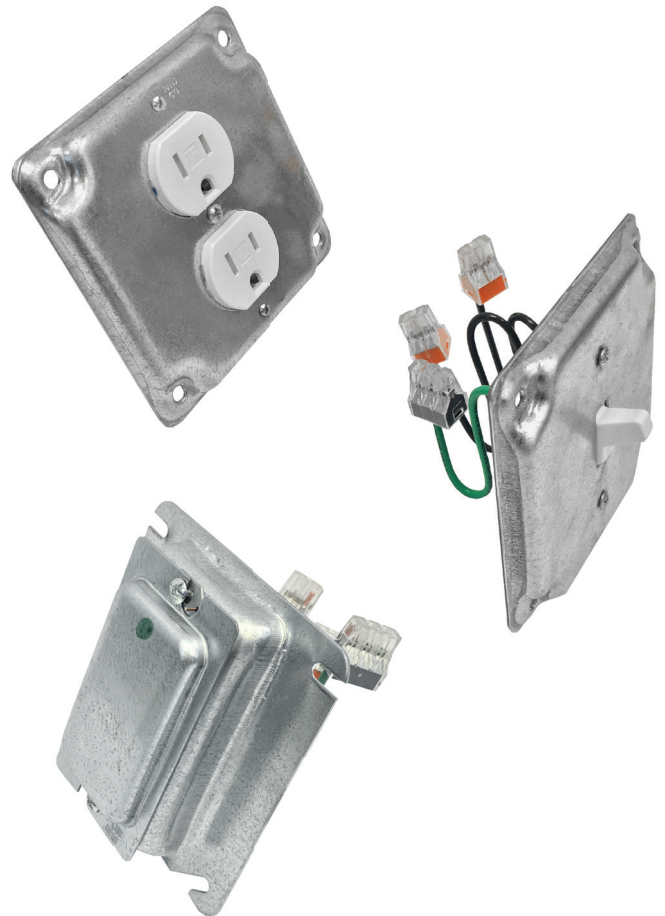

Pre-fabricated covers with devices **Improve job site productivity**

Applications:

- 4" square pre-fabricated covers are used in commercial and light industrial applications
- RS cover assemblies are designed for surface mounted applications
- Mud ring assemblies are designed for in-wall mounted applications

Features & benefits:

- Available in the most popular configuration of cover and device to meet the most common applications
- Products are factory assembled and help meet NEC® grounding requirements when properly attached with metal to metal connection with a 4" square box
- Devices are supplied with 8", #12 solid copper leads securely terminated into a four or six port push-in style connector
- Mud ring cover assemblies come standard with metal protect plate for drywall routing protection
- Simplifies ordering and receiving, improves job site productivity, reduces packaging and job site waste
- Third party certified

Certifications & compliances:

- UL Listed
- cUL Listed
- UL File No. E-324733

Pre-fabricated covers with devices

Ordering information:

	Cat. #	Description	Unit qty.	Wt. lbs. per 100
 TP510	PFX 510C20DDW	TP510 4" square surface cover with two 20A commercial grade duplex receptacles installed, white	10	80
 TP512	PFX 512C20SPW	TP512 4" square surface cover with one 20A single pole toggle switch installed, white	10	75
 TP513	PFX 513S20GW	TP513 4" square surface cover with one 20A specification grade GFCI receptacle installed, white	10	75
 TP516	PFX 516C20DW	TP516 4" square surface cover with one 20A commercial grade duplex receptacle installed, white	10	75
 AMR1	PFX ARC20DW	AMR1 one gang 3/4" - 1 1/2" raised adjustable mud ring with metal protect plate and one 20A commercial grade duplex receptacle installed, white	10	75
 TP486	PFX 75C20DW	TP486 one gang 3/4" raised mud ring with metal protect plate and one 20A commercial grade duplex receptacle installed, white	10	75