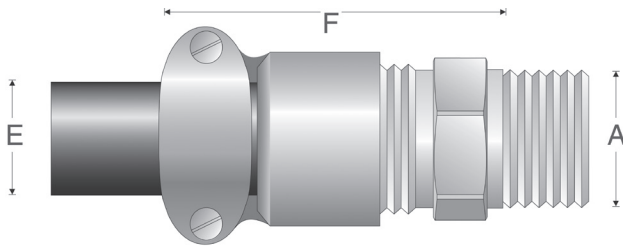

## Ordering information:

Entry thread size (A)		Outer sheath (E)	
NPT size	Cat. #	Min.	Max.
1/2"	CGB1013	0.312	0.437
1/2"	CGB1014	0.375	0.500
1/2"	CGB1015	0.500	0.625
3/4"	CGB2013	0.312	0.437
3/4"	CGB2014	0.375	0.500
3/4"	CGB2015	0.500	0.625