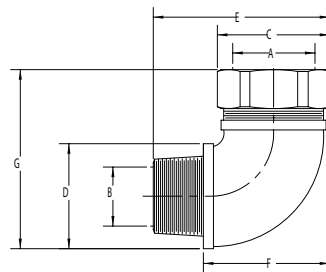

90° connector dimensions (in inches):

Cat. # Steel	Size	Color	Cable range min.	Cable range max.	Unit qty.	Wt. lbs. per 100	A		B	C	D	E	F	G
							Cable ranges		Max. cable	Cross corner	Hex body	Overall length	Exposed length	Width
							Min.	Max.						
CG5090 250	1/2"	Red	0.15	0.25	10	26	0.150	0.250	9/32	1 3/16	1 3/16	1 3/16	1 3/16	2 1/4
CG5090 350	1/2"	White	0.25	0.35	10	26	0.250	0.350	9/32	1 3/16	1 3/16	1 3/16	1 3/16	2 1/4
CG5090 450	1/2"	Blue	0.35	0.45	10	26	0.350	0.450	9/32	1 3/16	1 3/16	1 3/16	1 3/16	2 1/4
CG5090 560	1/2"	Green	0.45	0.56	10	26	0.450	0.560	9/32	1 3/16	1 3/16	1 3/16	1 3/16	2 1/4
CG5090 650	1/2"	Brown	0.55	0.65	10	26	0.560	0.650	9/32	1 3/16	1 3/16	1 3/16	1 3/16	2 1/4
CG7590 250	3/4"	Red	0.15	0.25	10	48	0.150	0.250	1 7/16	1 7/16	1 11/32	2 1/16	2 1/16	2 1/32
CG7590 350	3/4"	White	0.25	0.35	10	48	0.250	0.350	1 7/16	1 7/16	1 11/32	2 1/16	2 1/16	2 1/32
CG7590 450	3/4"	Blue	0.35	0.45	10	48	0.350	0.450	1 7/16	1 7/16	1 11/32	2 1/16	2 1/16	2 1/32
CG7590 560	3/4"	Green	0.45	0.56	10	48	0.450	0.560	1 7/16	1 7/16	1 11/32	2 1/16	2 1/16	2 1/32
CG7590 650	3/4"	Brown	0.55	0.65	10	48	0.560	0.650	1 7/16	1 7/16	1 11/32	2 1/16	2 1/16	2 1/32
CG7590 750	3/4"	Yellow	0.65	0.75	10	48	0.650	0.750	1 7/16	1 7/16	1 11/32	2 1/16	2 1/16	2 1/32
CG7590 850	3/4"	Purple	0.75	0.85	10	48	0.750	0.850	1 7/16	1 7/16	1 11/32	2 1/16	2 1/16	2 1/32
CG10090 560	1"	Green	0.45	0.56	5	68	0.450	0.560	3 1/32	1 3/4	1 11/16	2 3/4	2 1/32	2 29/32
CG10090 650	1"	Brown	0.55	0.65	5	68	0.560	0.650	3 1/32	1 3/4	1 11/16	2 3/4	2 1/32	2 29/32
CG10090 750	1"	Yellow	0.65	0.75	5	68	0.650	0.750	3 1/32	1 3/4	1 11/16	2 3/4	2 1/32	2 29/32
CG10090 850	1"	Purple	0.75	0.85	5	68	0.750	0.850	3 1/32	1 3/4	1 11/16	2 3/4	2 1/32	2 29/32
CG10090 950	1"	Gray	0.85	0.95	5	68	0.850	0.950	3 1/32	1 3/4	1 11/16	2 3/4	2 1/32	3
CG10090 1050	1"	Black	0.95	1.05	5	68	0.950	1.050	3 1/32	1 3/4	1 11/16	2 3/4	2 1/32	3

Cord & cable