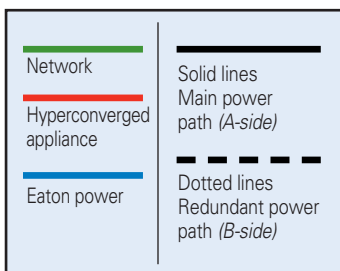

Eaton and Dell XC with Nutanix boost business continuity

Dell XC with Nutanix natively converges server and storage resources into a turnkey enterprise cloud platform that is easy to deploy, scale and manage. As a validated power management partner, Eaton provides power infrastructure that automates and centralizes power management to bolster availability and business continuity of Nutanix systems.

This reference architecture recommends the Eaton power infrastructure to organize, manage and protect a Nutanix-based Dell XC Web-Scale Series for VMware Horizon View.