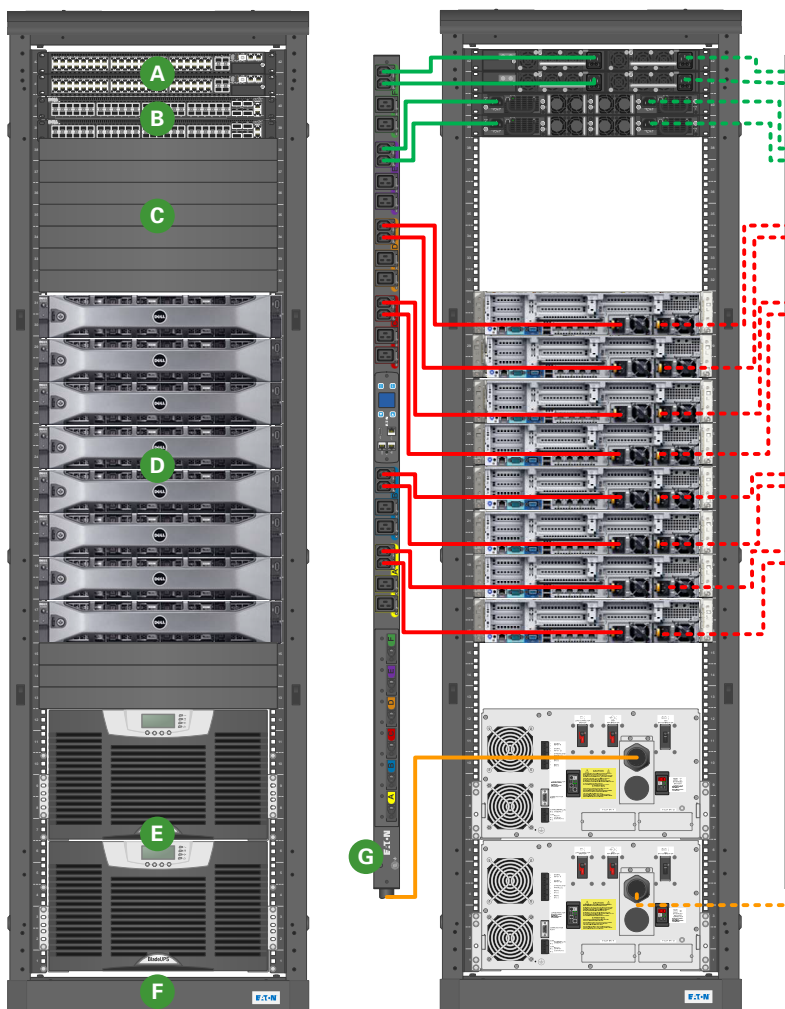

Nutanix-based Dell XC Web-scale Converged Appliances for VMware Horizon View

- A** Dell Networking S4819 Switch
- B** Dell Networking S60 Switch
- C** Eaton blanking panels
- D** Dell XC Series with Nutanix
- E** Eaton BladeUPS 12 kW UPS
- F** Eaton S-Series enclosure
- G** Eaton managed ePDU G3

Front

Back

Eaton and Dell XC with Nutanix boost business continuity

Dell XC with Nutanix natively converges server and storage resources into a turnkey enterprise cloud platform that is easy to deploy, scale and manage. As a validated power management partner, Eaton provides power infrastructure that automates and centralizes power management to bolster availability and business continuity of Nutanix systems.

This reference architecture recommends the Eaton power infrastructure to organize, manage and protect a Nutanix-based Dell XC Web-Scale Series for VMware Horizon View.

COMPONENT LIST

Components	Quantity	Description	Power Draw (Watts)		Power Connection	U Space	
			Per Device (Max)	Solution Total		Per Unit	Solution Total
Powering Nutanix-Based Dell XC Web-Scale Converged Appliance for VMware Horizon View							
Network Switch	2	Dell Networking S4810 10 Gb ToR Switch	156	312	C14	1	2
Network Switch	2	Dell Networking S60 1 Gb ToR Switch	280	560	C14	1	2
Hyperconvergence	8	Nutanix-based Dell XC730 Web-scale Converged Appliance	1500	12000	C14	2	16
Hypervisor	—	VMware ESXi 5.5, Nutanix Acropolis, VMware Horizon View on VMware vSphere 5.5	—	—	N/A	—	—
			Total Power	12872		Grand Total	20