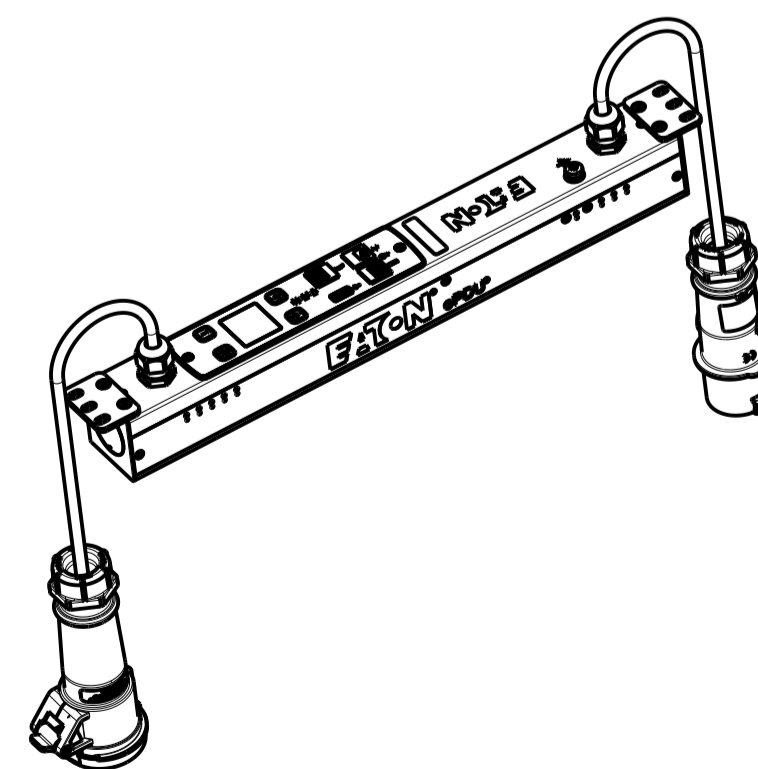

CABLE LENGTH SHOWN NOT TO SCALE

| EILB13 | | G3+ INLINE METERED | |
|--|---|---|-----------------|
| FUNCTIONALITY | INPUT | OUTPUT | ENVIRONMENTAL |
| CURRENT POWER AND ENERGY METERING | IEC 60309-2 16A 230V~ W+N+PE (M) 1.5MM HO5 POWER CORD CABLE LENGTH: 3.0 M | IEC 60309-2 16A 230V~ W+N+PE (F) 1.5MM HO5 POWER CORD CABLE LENGTH: 3.0 M | 0 TO 60° C |
| MECHANICAL | INPUT RATING | OUTPUT RATING | CERTIFICATIONS |
| LENGTH: 443 MM WIDTH: 52 MM DEPTH: 53MM ALUMINIUM CHASSIS, BLACK MNT PATTERN SK-23919-Y1 | 1Ø; 200-240V~;W+N+PE 50/60HZ 16A | 1Ø; 200-240V~;W+N+PE 50/60HZ 16A | CE, CB |
| CIRCUIT BREAKERS | FILTER AND SPIKE/SURGE | ACCESSORIES | CONFIGURATION |
| NONE | NONE | STANDARD KSP016 - EMEA HOR INSTALL NETWORK PACK OPTIONAL EMPDT1H1C2 - ENVIRONMENTAL PROBE | EIL3CEHFAAA71AM |