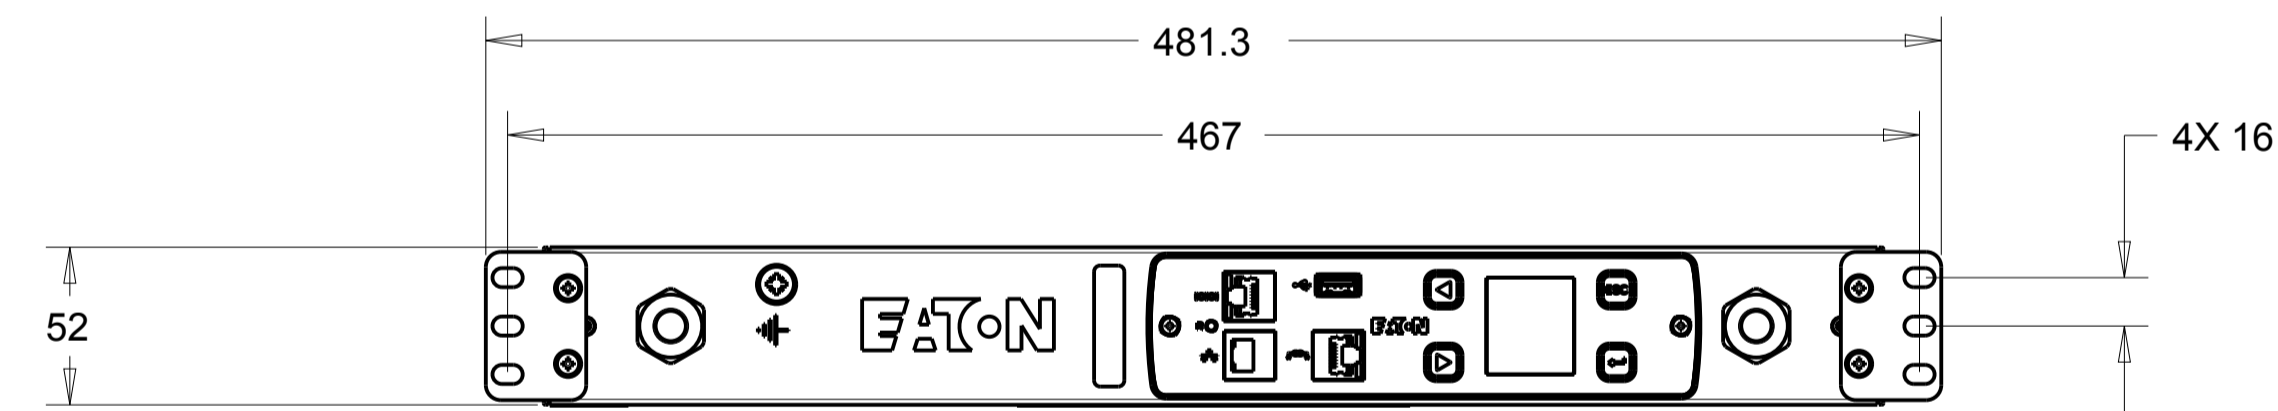

CABLE LENGTH SHOWN NOT TO SCALE

| EILB13 | | G3+ INLINE METERED | |
|--|---|---|-----------------|
| FUNCTIONALITY | INPUT | OUTPUT | ENVIRONMENTAL |
| CURRENT POWER AND ENERGY METERING | IEC 60309-2 16A 230V~ W+N+PE (M) 1.5MM HO5 POWER CORD CABLE LENGTH: 3.0 M | IEC 60309-2 16A 230V~ W+N+PE (F) 1.5MM HO5 POWER CORD CABLE LENGTH: 3.0 M | 0 TO 60° C |
| MECHANICAL | INPUT RATING | OUTPUT RATING | CERTIFICATIONS |
| LENGTH: 443 MM WIDTH: 52 MM DEPTH: 53MM ALUMINIUM CHASSIS, BLACK MNT PATTERN SK-23919-Y1 | 1Ø; 200-240V~;W+N+PE 50/60HZ 16A | 1Ø; 200-240V~;W+N+PE 50/60HZ 16A | CE, CB |
| CIRCUIT BREAKERS | FILTER AND SPIKE/SURGE | ACCESSORIES | CONFIGURATION |
| NONE | NONE | STANDARD KSP016 - EMEA HOR INSTALL NETWORK PACK OPTIONAL EMPDT1H1C2 - ENVIRONMENTAL PROBE | EIL3CEHFAAA71AM |