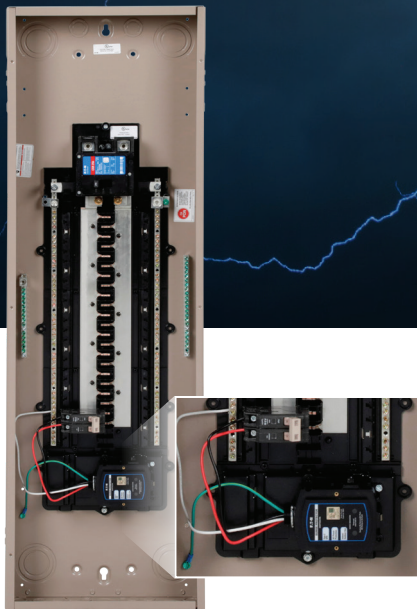

Redirect unwelcome home surges

Today's homeowners face escalating risks from ever-increasing surge events. Sparked by indirect lightning, faulty wiring, utility grid switching and other common sources, surges travel on current-carrying conductors that can damage and destroy sensitive electronic loads. The evolution of electronics and microprocessors within the home has amplified the need to provide continuous, clean power to electronic loads such as appliances, computers and entertainment systems.