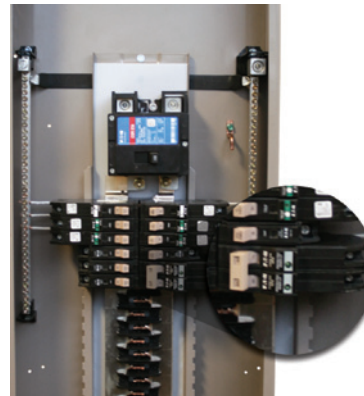

## Surge Protection for Your Entire Home Installed at your Breaker Box.

- Protects appliances and home electronics.

Externally mounted option

Internally mounted option

Imprint Area

Ask your builder or contractor  
about Eaton surge protection  
for your home or visit,  
[www.eaton.com/surgetrap](http://www.eaton.com/surgetrap)