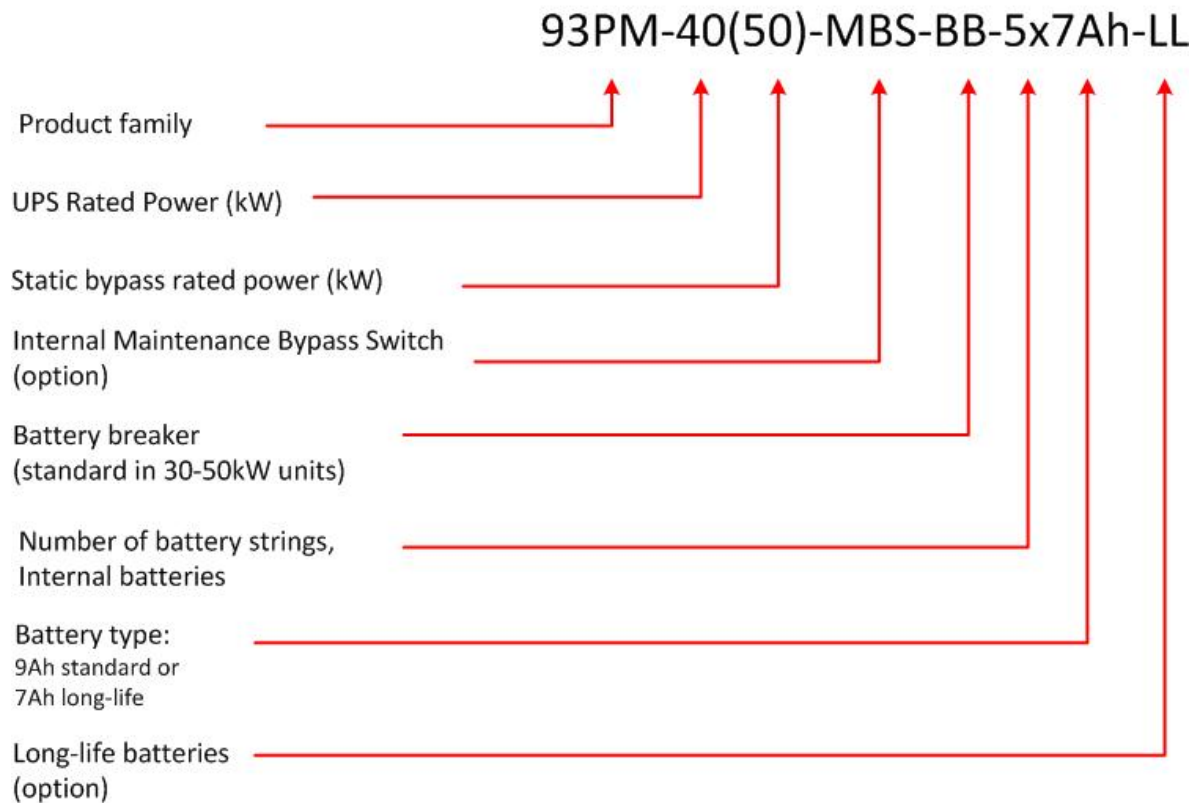

1. Eaton 93PM UPS Product description

The below image shows the structure of Eaton 93PM product descriptions.

2. Eaton 93PM 30-50kW UPS items. Standard 5-year battery.

Output rating		Eaton 93PM		
Rated Power	Runtime at rated power	Reference	Description	Details
30 kW	0 min	P-105000007-001	93PM-30(50)-BB-0	Without internal batteries. Battery trays and interconnect cables are not included.
30 kW	7 min	P-105000007-002	93PM-30(50)-BB-3x9Ah	With 3 x 36x9Ah internal batteries installed.
30 kW	10 min	P-105000007-003	93PM-30(50)-BB-4x9Ah	With 4 x 36x9Ah internal batteries installed.
30 kW	15 min	P-105000007-004	93PM-30(50)-BB-5x9Ah	With 5 x 36x9Ah internal batteries installed.
30 kW	20 min	P-105000007-005	93PM-30(50)-BB-6x9Ah	With 6 x 36x9Ah internal batteries installed.
40 kW	0 min	P-105000007-016	93PM-40(50)-BB-0	Without internal batteries. Battery trays and interconnect cables are not included.
40 kW	7 min	P-105000007-018	93PM-40(50)-BB-4x9Ah	With 4 x 36x9Ah internal batteries installed.
40 kW	10 min	P-105000007-019	93PM-40(50)-BB-5x9Ah	With 5 x 36x9Ah internal batteries installed.
40 kW	15 min	P-105000007-020	93PM-40(50)-BB-6x9Ah	With 6 x 36x9Ah internal batteries installed.
50 kW	0 min	P-105000007-031	93PM-50(50)-BB-0	Without internal batteries. Battery trays and interconnect cables are not included.
50 kW	5 min	P-105000007-032	93PM-50(50)-BB-4x9Ah	With 4 x 36x9Ah internal batteries installed.
50 kW	7 min	P-105000007-033	93PM-50(50)-BB-5x9Ah	With 5 x 36x9Ah internal batteries installed.
50 kW	10 min	P-105000007-034	93PM-50(50)-BB-6x9Ah	With 6 x 36x9Ah internal batteries installed.