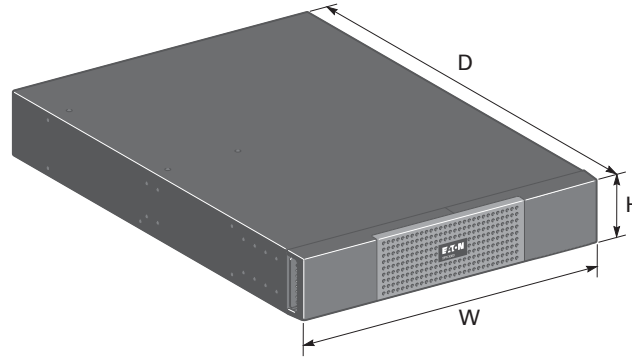

5PX EBM 48V
Compatible with 5PX 1000/1500/2000/2200