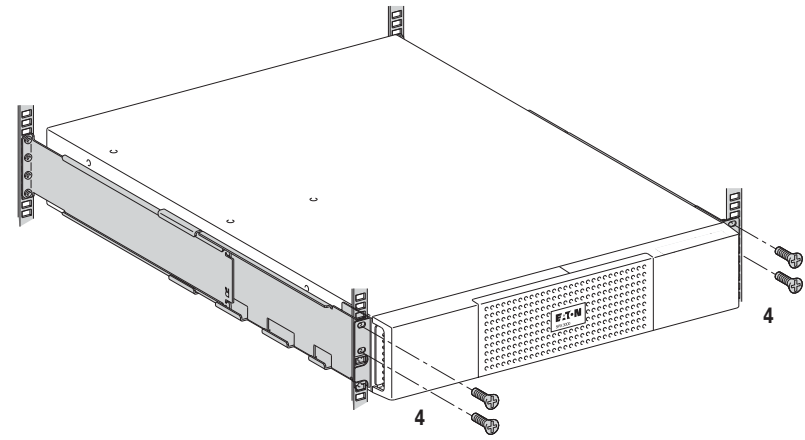

	Weights (kg/lb)	Dimensions (mm/inch) D x W x H
5PX EBM 48V RT2U	72.30 / 32.80	20.6 x 17.4 x 3.4 / 522 x 441.2 x 86.2
5PX EBM 72V RT2U	102.3 / 46.39	25.5 x 17.4 x 3.4 / 647 x 441.2 x 86.2
5PX EBM 72V RT3U	97.6 / 44.26	19.6 x 17.4 x 5.1 / 497 x 441.2 x 130.7

EATON 5PX EBM

Installation manual

Manuel d'installation

5PX EBM 72V (2U/3U)
Compatible with 5PX 3000 (2U/3U)

5PX EBM 48V
Compatible with 5PX 1000/1500/2000/2200

1 x EBM

4 x EBM

614-21119-00