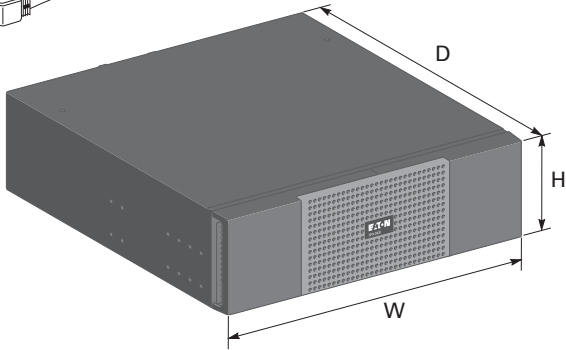

	Weights (kg/lb)	Dimensions (mm/inch) D x W x H
5PX EBM 48V RT2U	72.30 / 32.80	20.6 x 17.4 x 3.4 / 522 x 441.2 x 86.2
5PX EBM 72V RT2U	102.3 / 46.39	25.5 x 17.4 x 3.4 / 647 x 441.2 x 86.2
5PX EBM 72V RT3U	97.6 / 44.26	19.6 x 17.4 x 5.1 / 497 x 441.2 x 130.7

EATON 5PX EBM

Installation manual

Manuel d'installation

5PX EBM 72V (2U/3U)
Compatible with 5PX 3000 (2U/3U)

5PX EBM 48V
Compatible with 5PX 1000/1500/2000/2200

1 x EBM

4 x EBM

614-21119-00