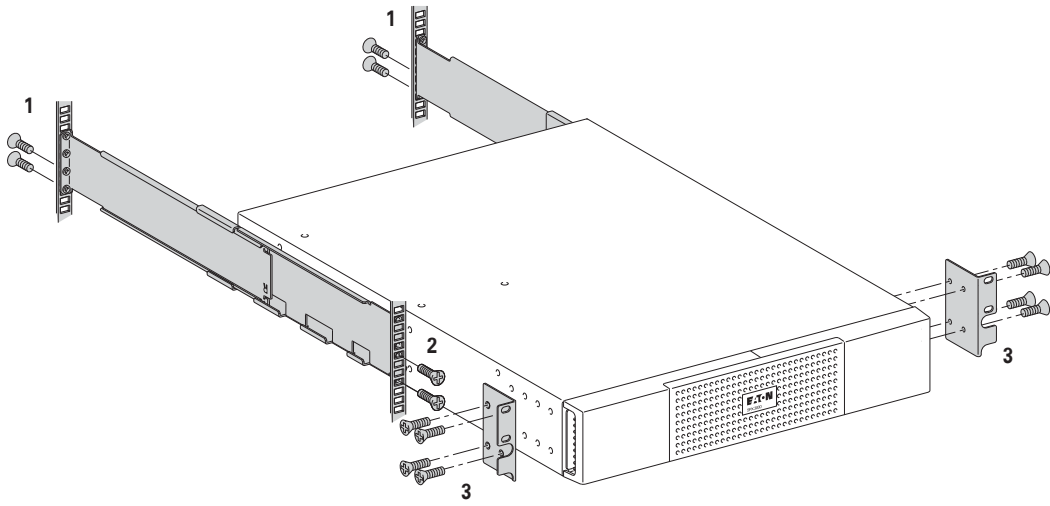

	Weights (kg/lb)	Dimensions (mm/inch) D x W x H
5PX EBM 48V RT2U	72.30 / 32.80	20.6 x 17.4 x 3.4 / 522 x 441.2 x 86.2
5PX EBM 72V RT2U	102.3 / 46.39	25.5 x 17.4 x 3.4 / 647 x 441.2 x 86.2
5PX EBM 72V RT3U	97.6 / 44.26	19.6 x 17.4 x 5.1 / 497 x 441.2 x 130.7

EATON 5PX EBM

Installation manual

Manuel d'installation

5PX EBM 72V (2U/3U)
Compatible with 5PX 3000 (2U/3U)

5PX EBM 48V
Compatible with 5PX 1000/1500/2000/2200

1 x EBM

4 x EBM

614-21119-00