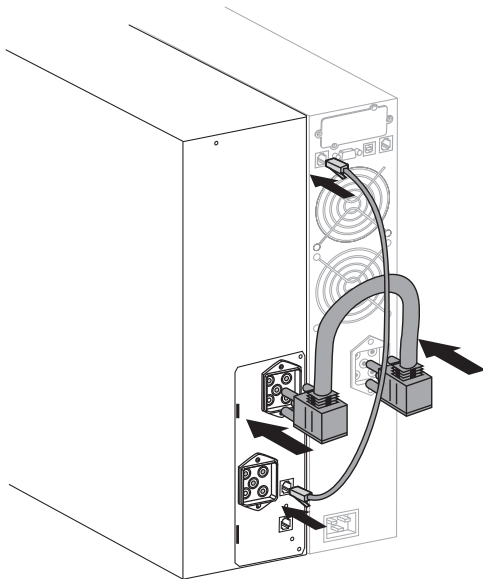

	Weights (kg/lb)	Dimensions (mm/inch) D x W x H
5PX EBM 48V RT2U	72.30 / 32.80	20.6 x 17.4 x 3.4 / 522 x 441.2 x 86.2
5PX EBM 72V RT2U	102.3 / 46.39	25.5 x 17.4 x 3.4 / 647 x 441.2 x 86.2
5PX EBM 72V RT3U	97.6 / 44.26	19.6 x 17.4 x 5.1 / 497 x 441.2 x 130.7

EATON 5PX EBM

Installation manual

Manuel d'installation

5PX EBM 72V (2U/3U)
Compatible with 5PX 3000 (2U/3U)

5PX EBM 48V
Compatible with 5PX 1000/1500/2000/2200

1 x EBM

4 x EBM

614-21119-00