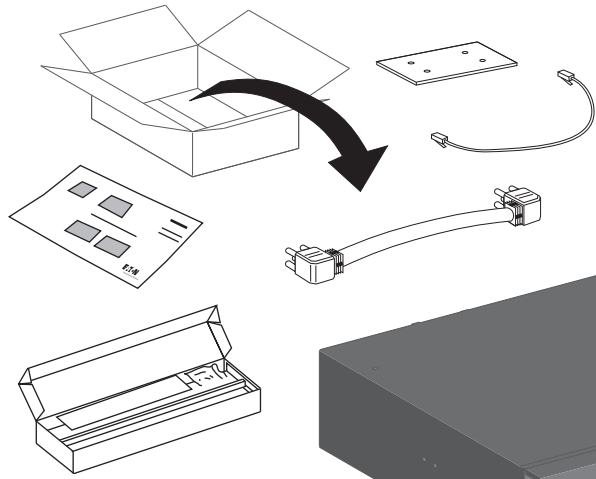

	Weights (kg/lb)	Dimensions (mm/inch) D x W x H
5PX EBM 48V RT2U	72.30 / 32.80	20.6 x 17.4 x 3.4 / 522 x 441.2 x 86.2
5PX EBM 72V RT2U	102.3 / 46.39	25.5 x 17.4 x 3.4 / 647 x 441.2 x 86.2
5PX EBM 72V RT3U	97.6 / 44.26	19.6 x 17.4 x 5.1 / 497 x 441.2 x 130.7

EATON 5PX EBM

Installation manual

Manuel d'installation

5PX EBM 72V (2U/3U)
Compatible with 5PX 3000 (2U/3U)

5PX EBM 48V
Compatible with 5PX 1000/1500/2000/2200

1 x EBM

4 x EBM

614-21119-00