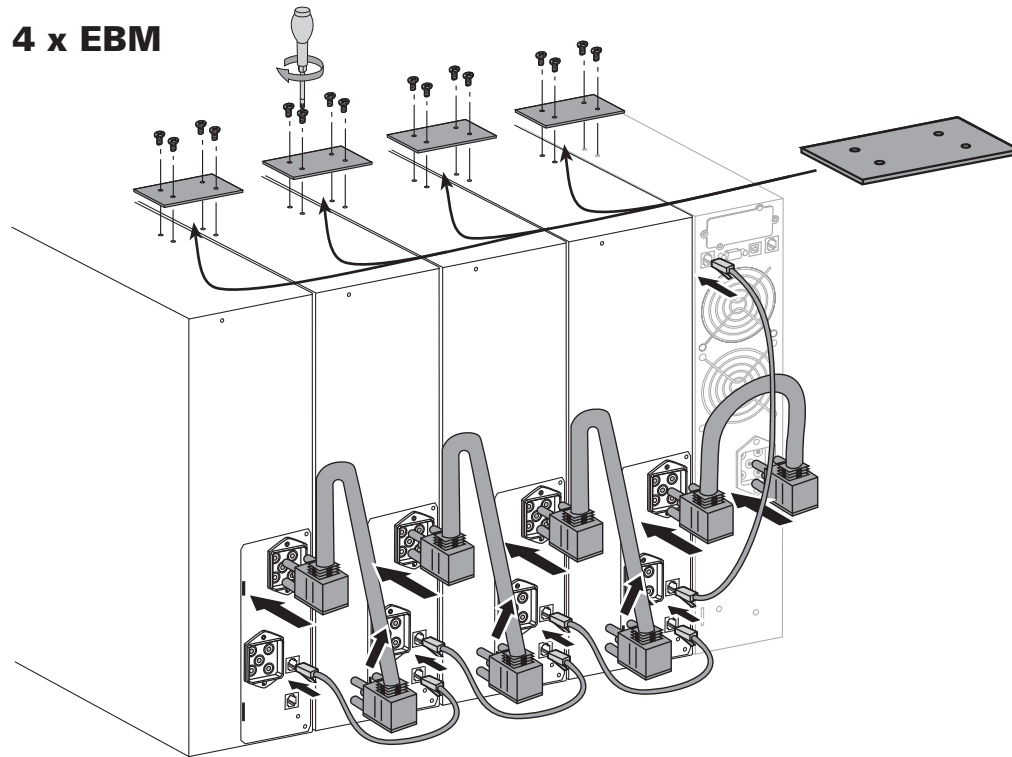

	Weights (kg/lb)	Dimensions (mm/inch) D x W x H
5PX EBM 48V RT2U	72.30 / 32.80	20.6 x 17.4 x 3.4 / 522 x 441.2 x 86.2
5PX EBM 72V RT2U	102.3 / 46.39	25.5 x 17.4 x 3.4 / 647 x 441.2 x 86.2
5PX EBM 72V RT3U	97.6 / 44.26	19.6 x 17.4 x 5.1 / 497 x 441.2 x 130.7

EATON 5PX EBM

Installation manual

Manuel d'installation

5PX EBM 72V (2U/3U)
Compatible with 5PX 3000 (2U/3U)

5PX EBM 48V
Compatible with 5PX 1000/1500/2000/2200

1 x EBM

4 x EBM

614-21119-00