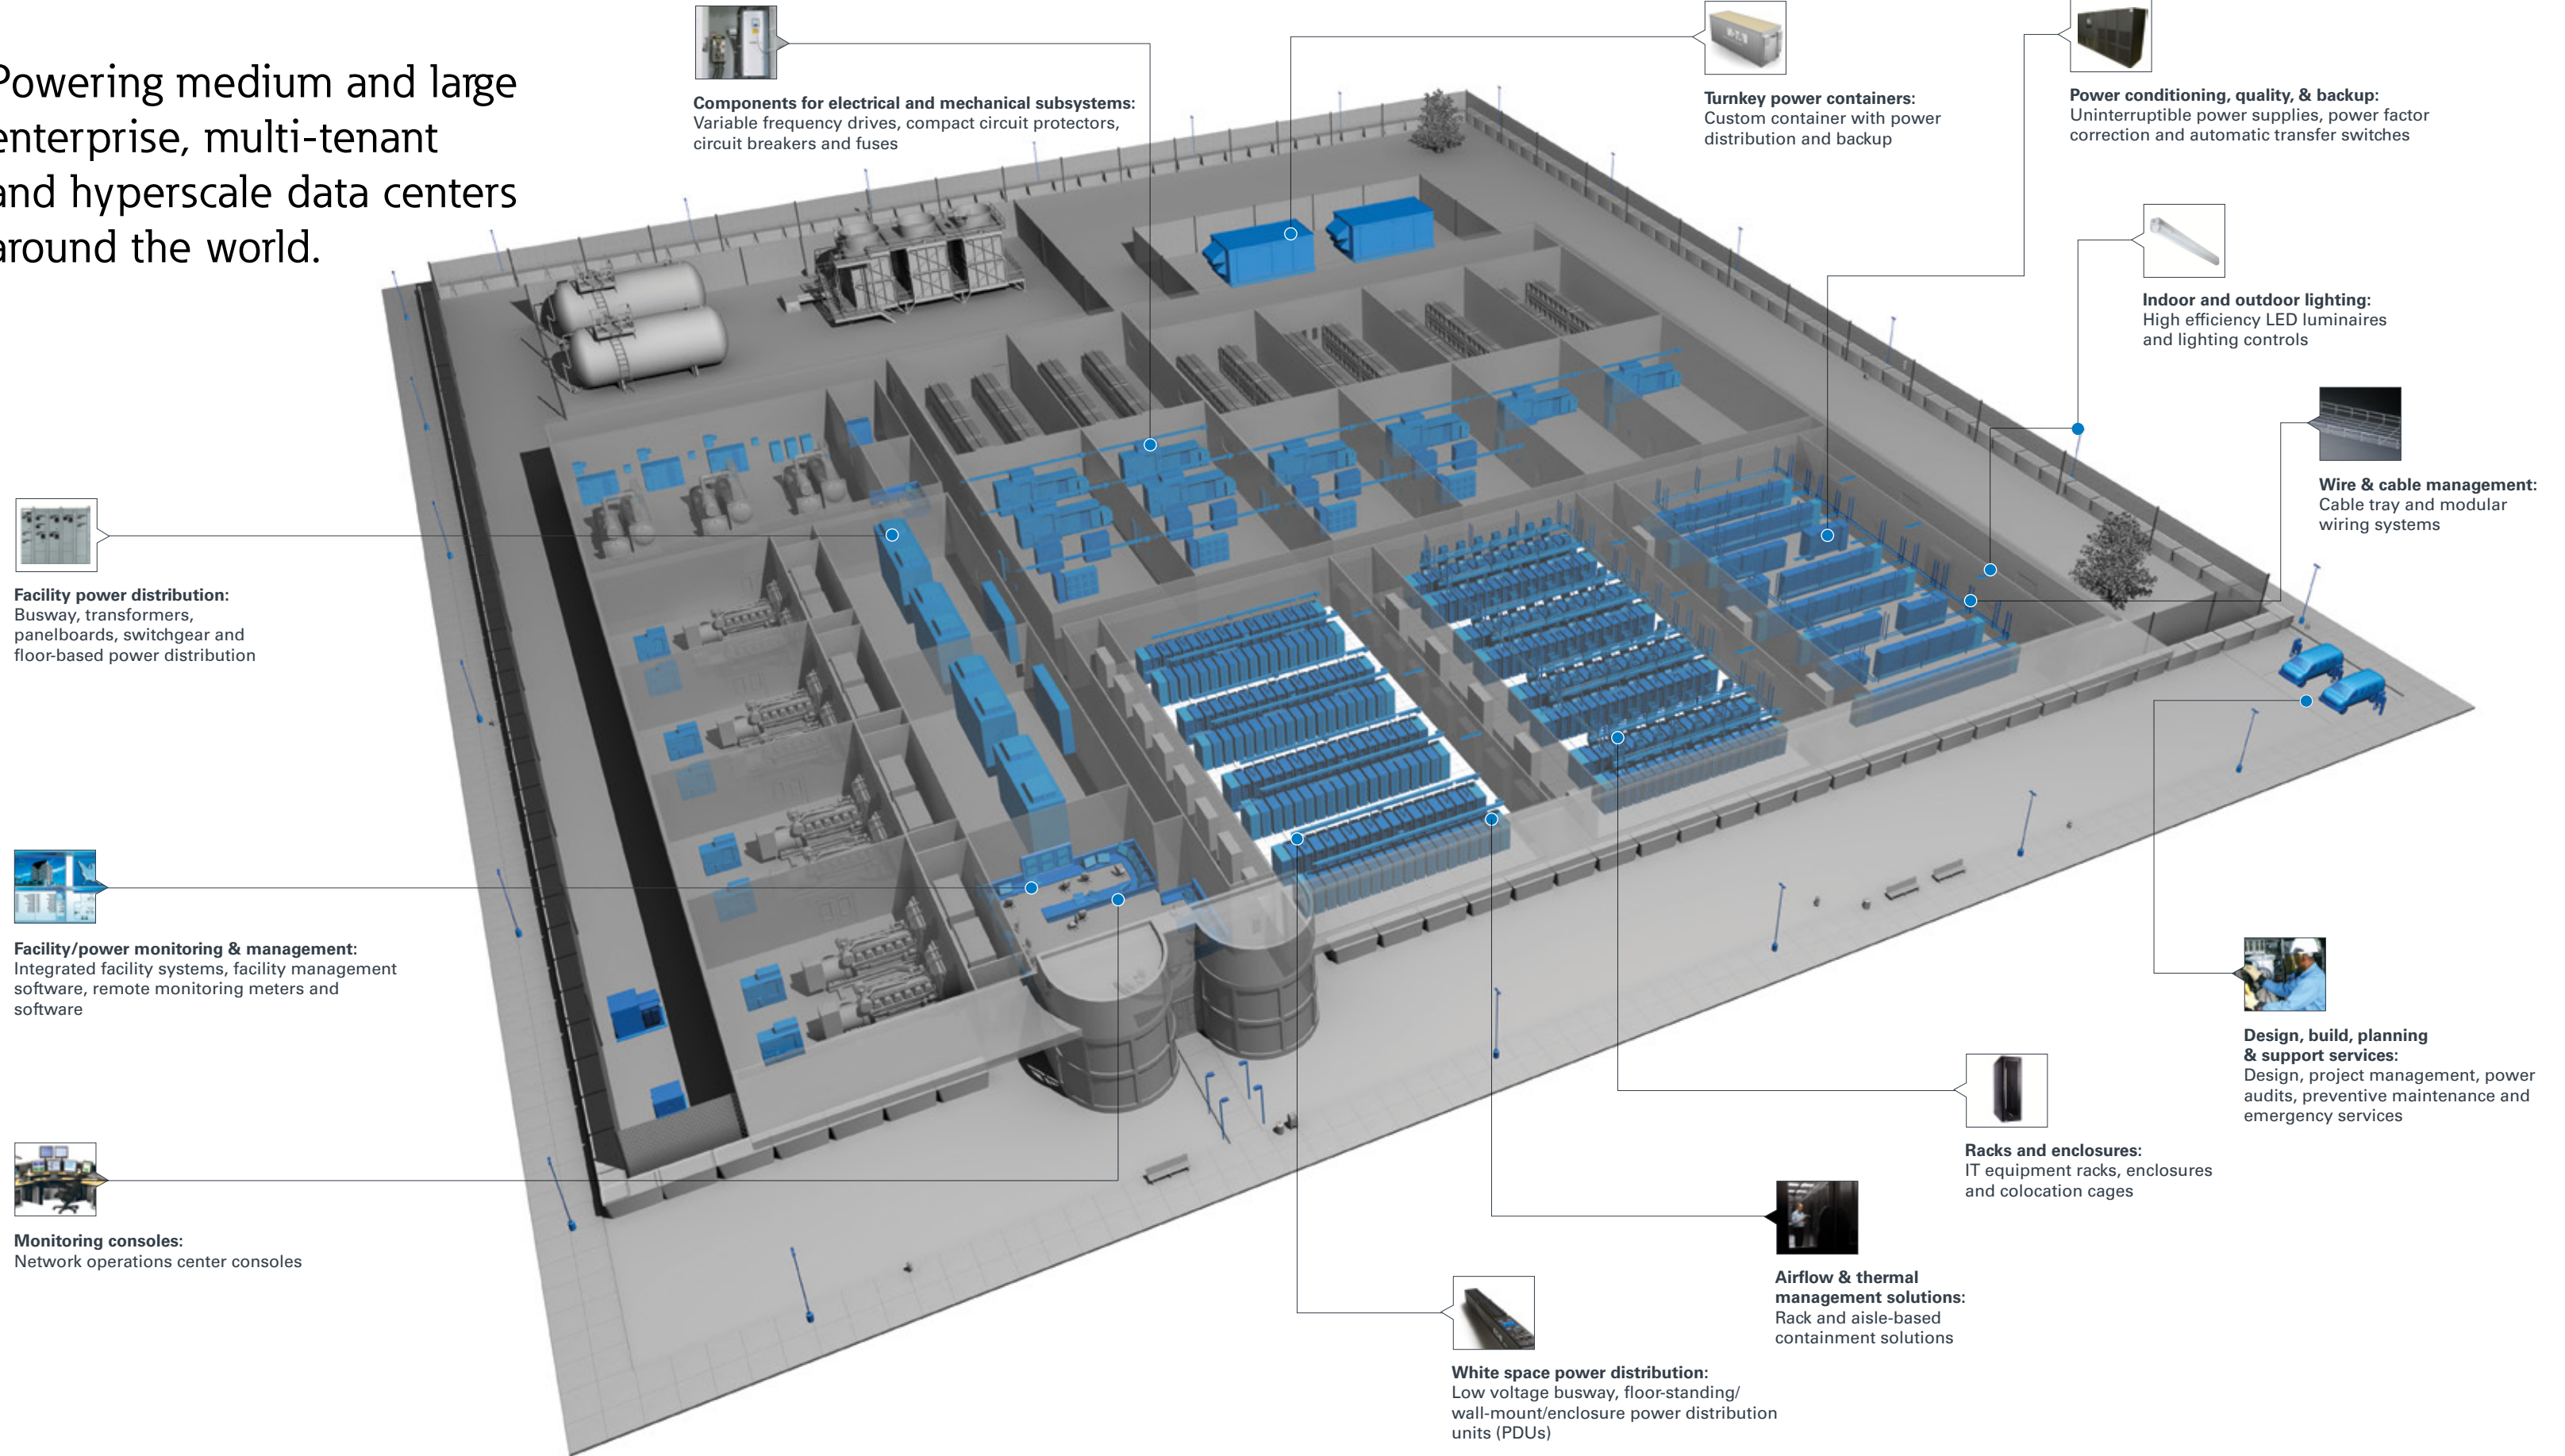

Powering medium and large enterprise, multi-tenant and hyperscale data centers around the world.

Data center applications

Eaton has differentiated itself in the data center industry with a commitment to customer service, a full service and product portfolio with industry-leading technology and a total lifecycle management program.